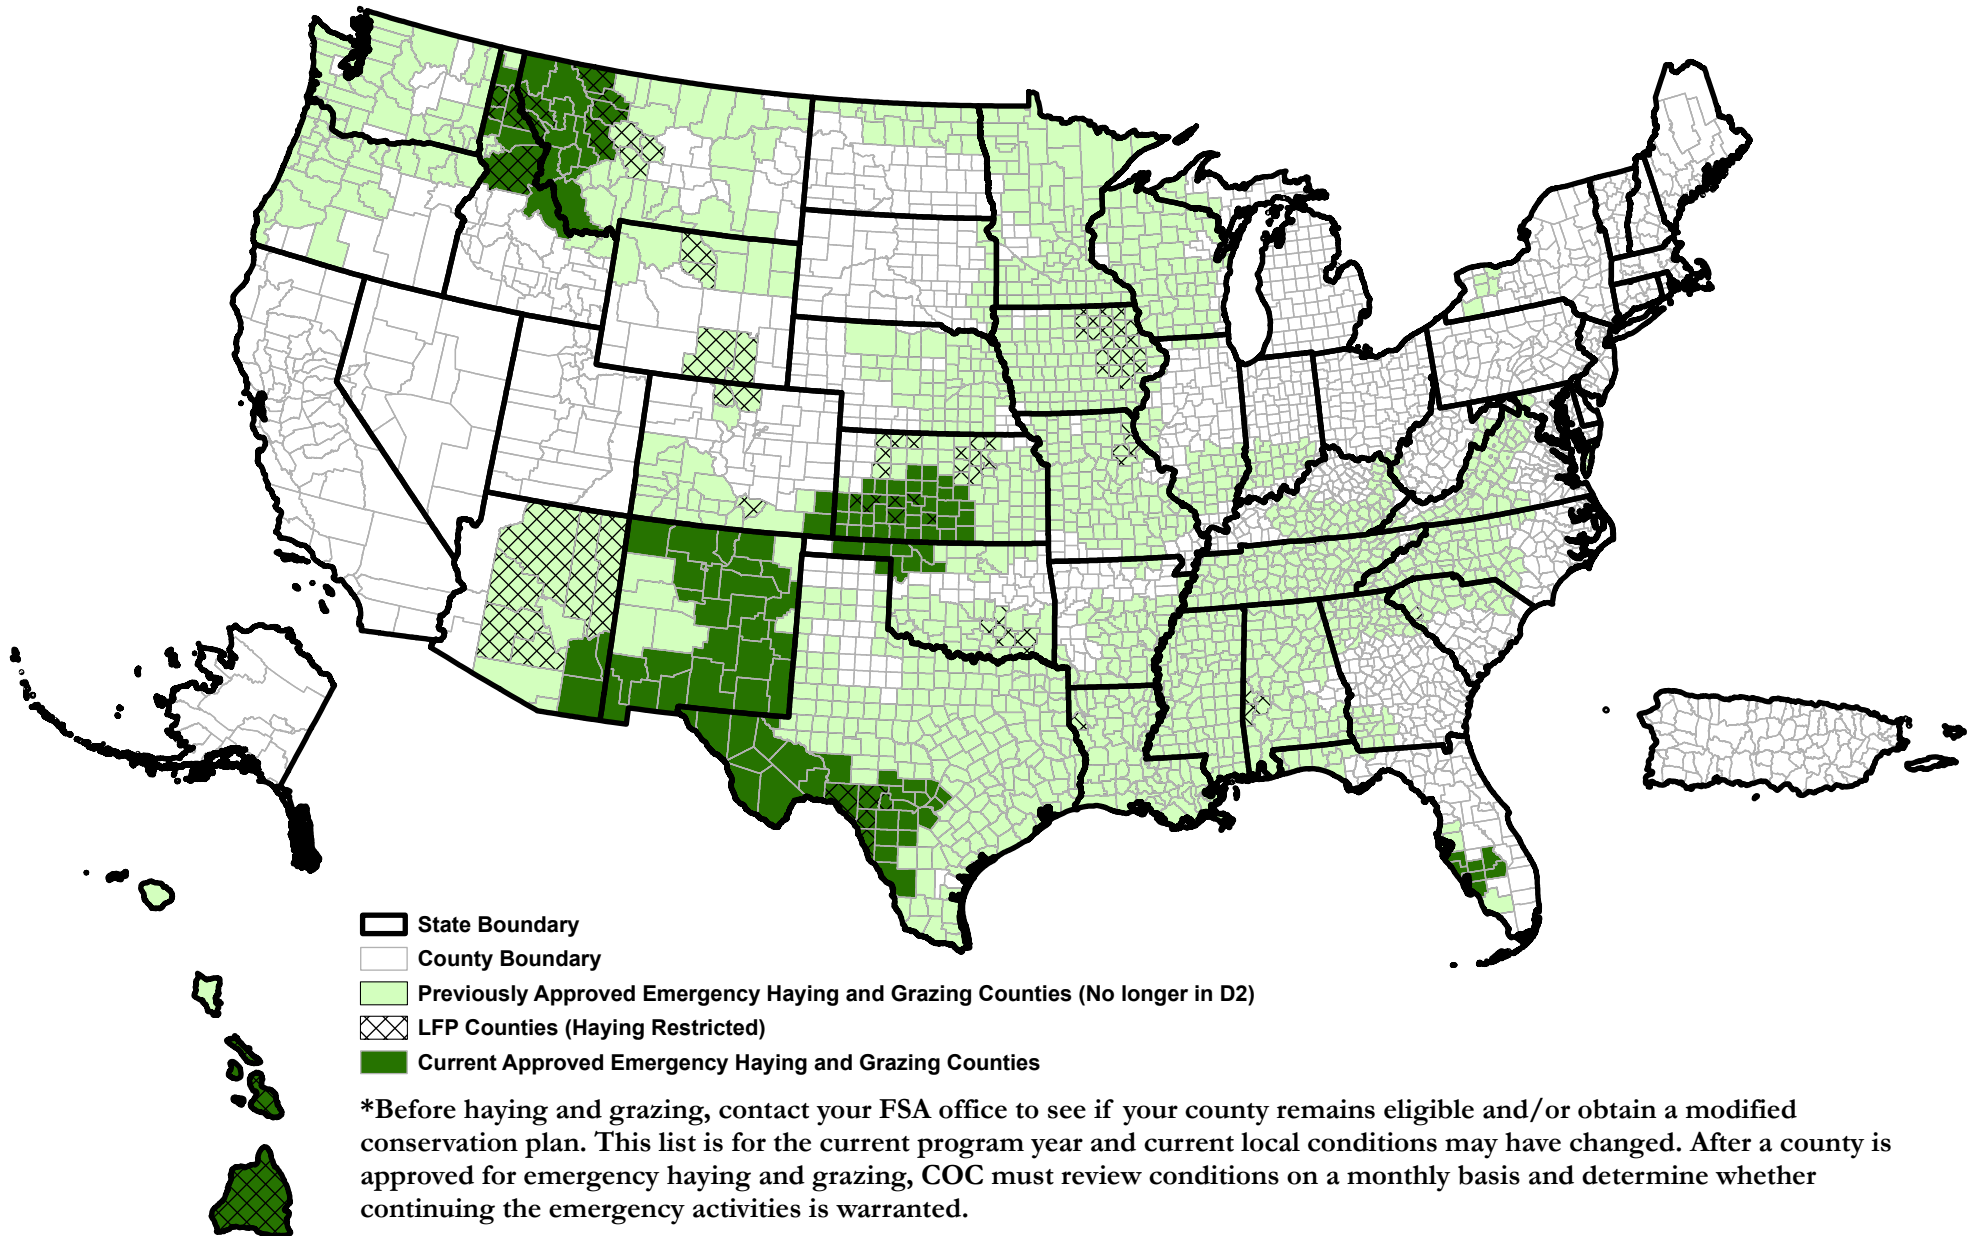

Counties Eligible for CRP Emergency Haying and Grazing Since October 1, 2023*

Counties eligible prior to October 1 of 2023 may be eligible for grazing or haying but any days utilized after the start of October 1, 2023 will count towards the total allowable days in 2024.