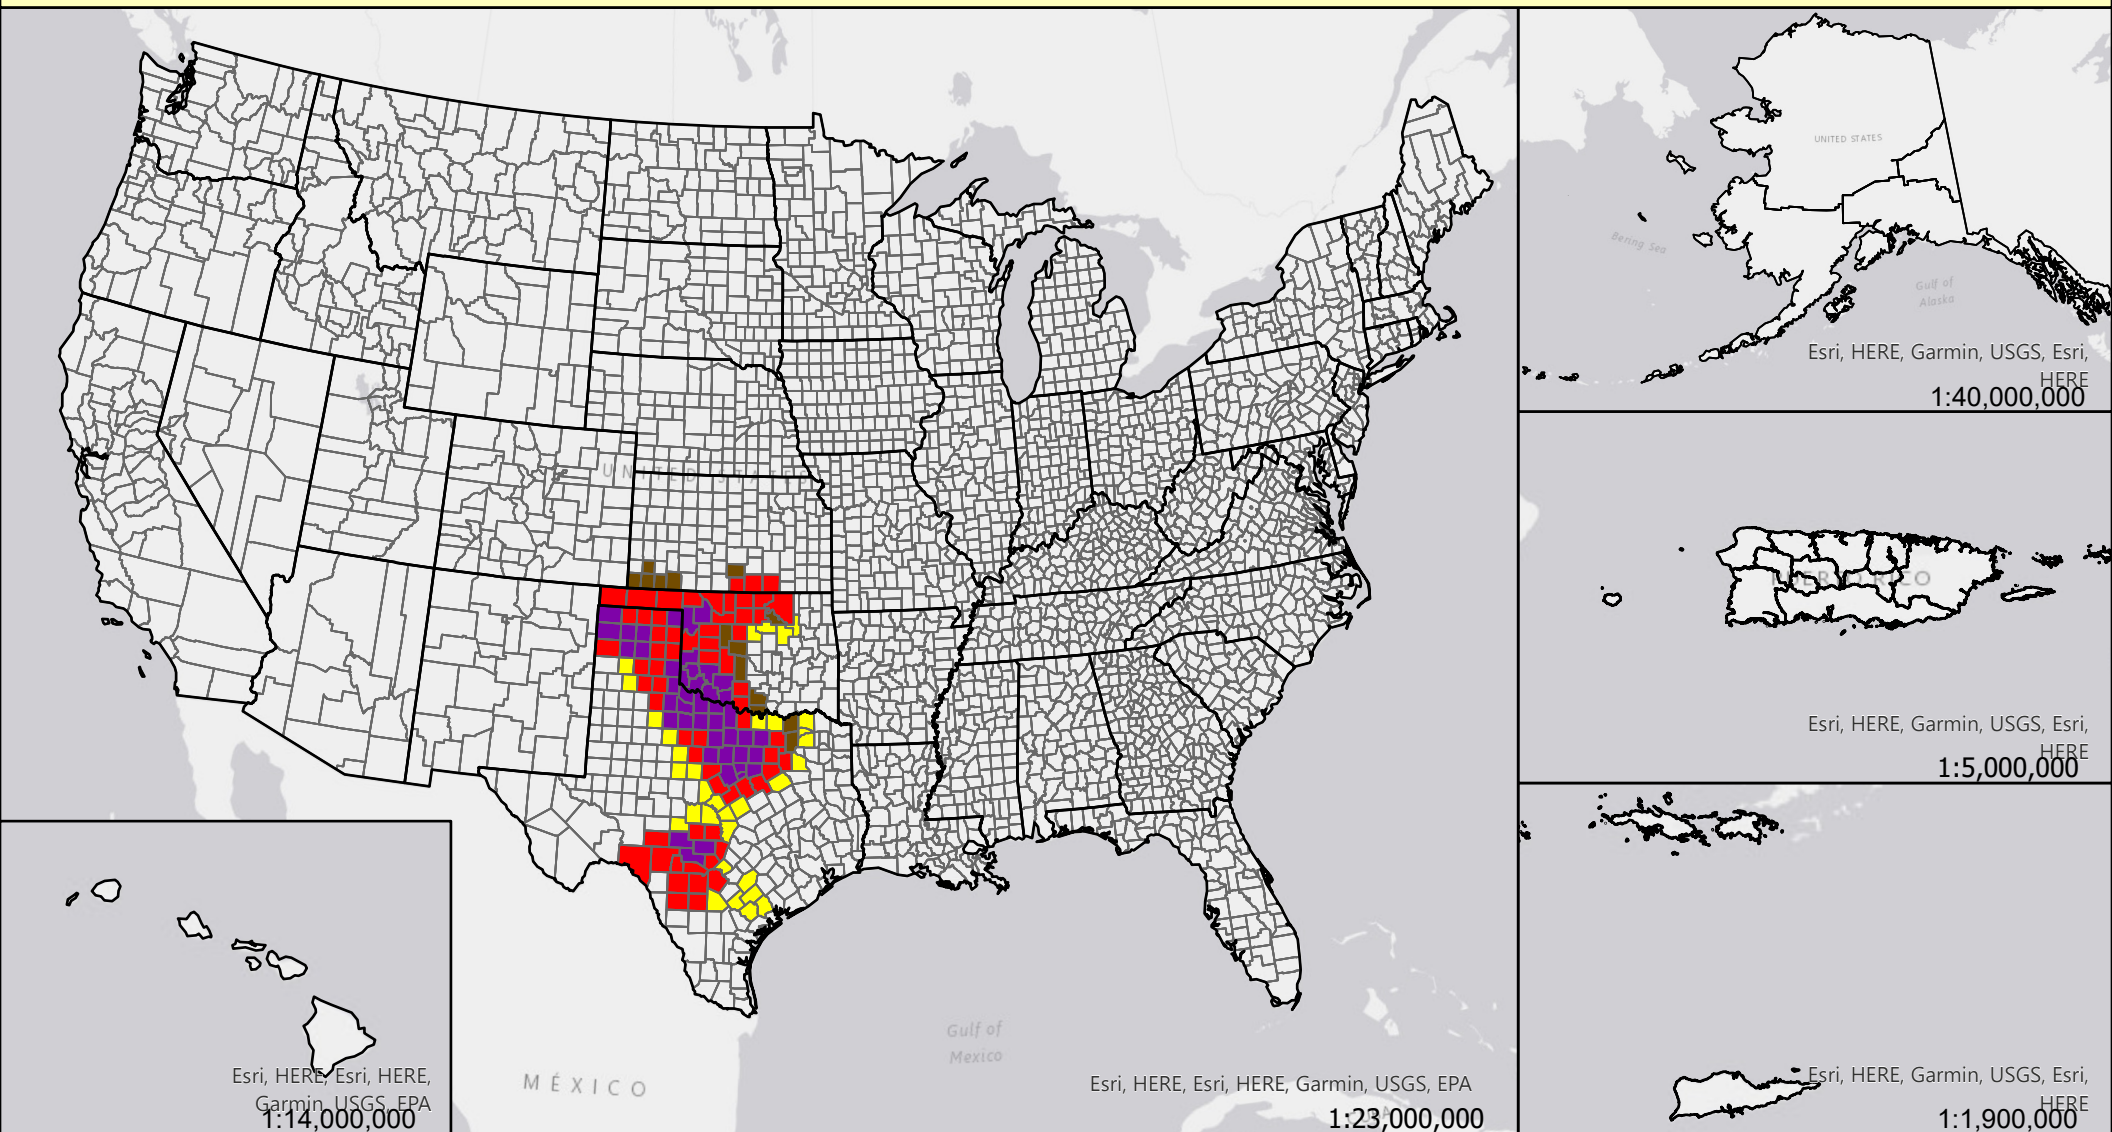

Livestock Forage Program Annual Rye Grass - 2015 Program Year

Eligible County Payment Months

Map Scales Vary
Data Update - 12-31-15