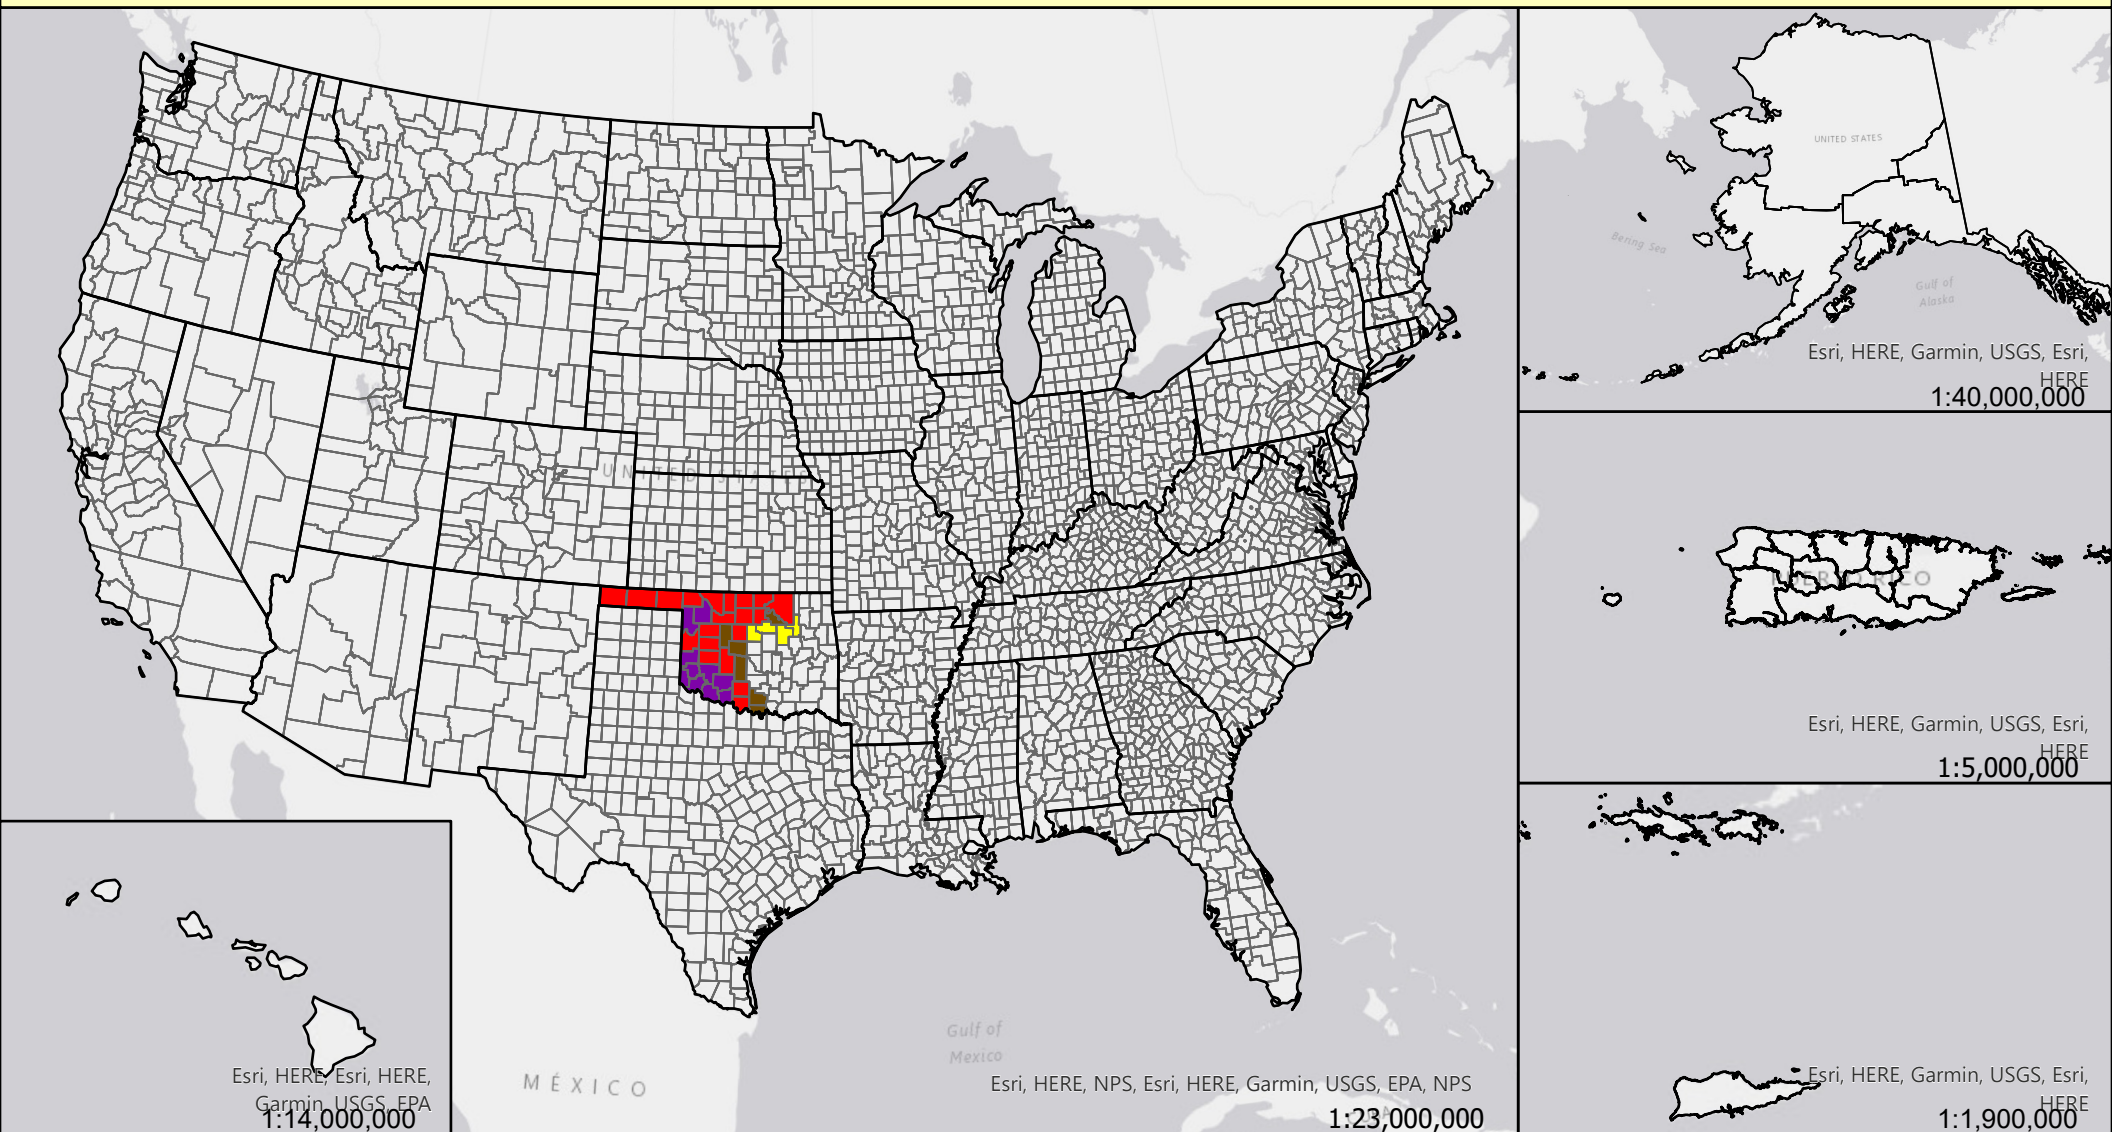

Livestock Forage Program Cool Season Improved - 2015 Program Year

Eligible County Payment Months

Map Scales Vary
Data Update - 12-31-15