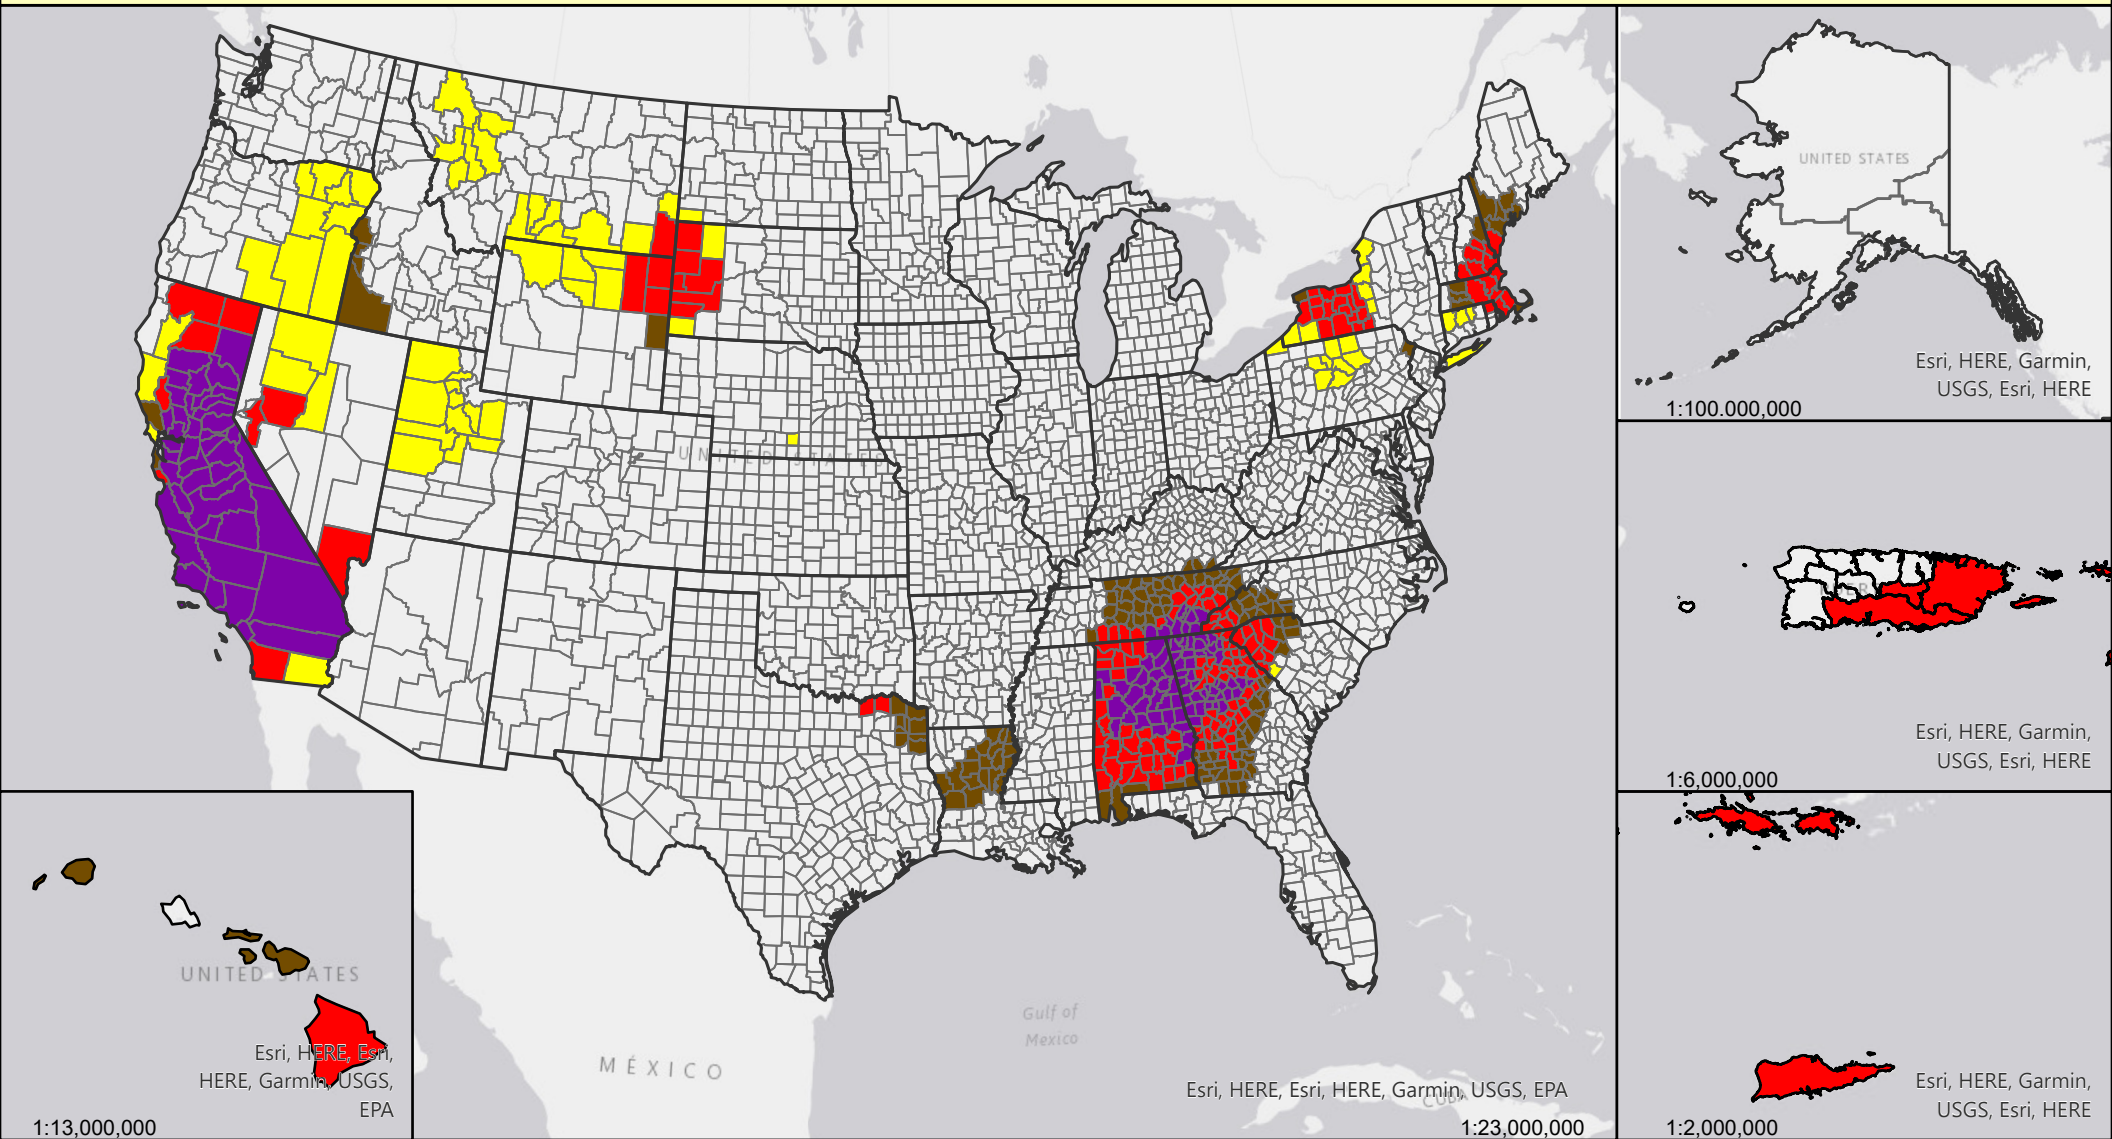

Livestock Forage Program Full Season Improved Pasture - 2016 Program Year

Eligible County Payment Months

Map Scales Vary
Data Update - 12-29-16