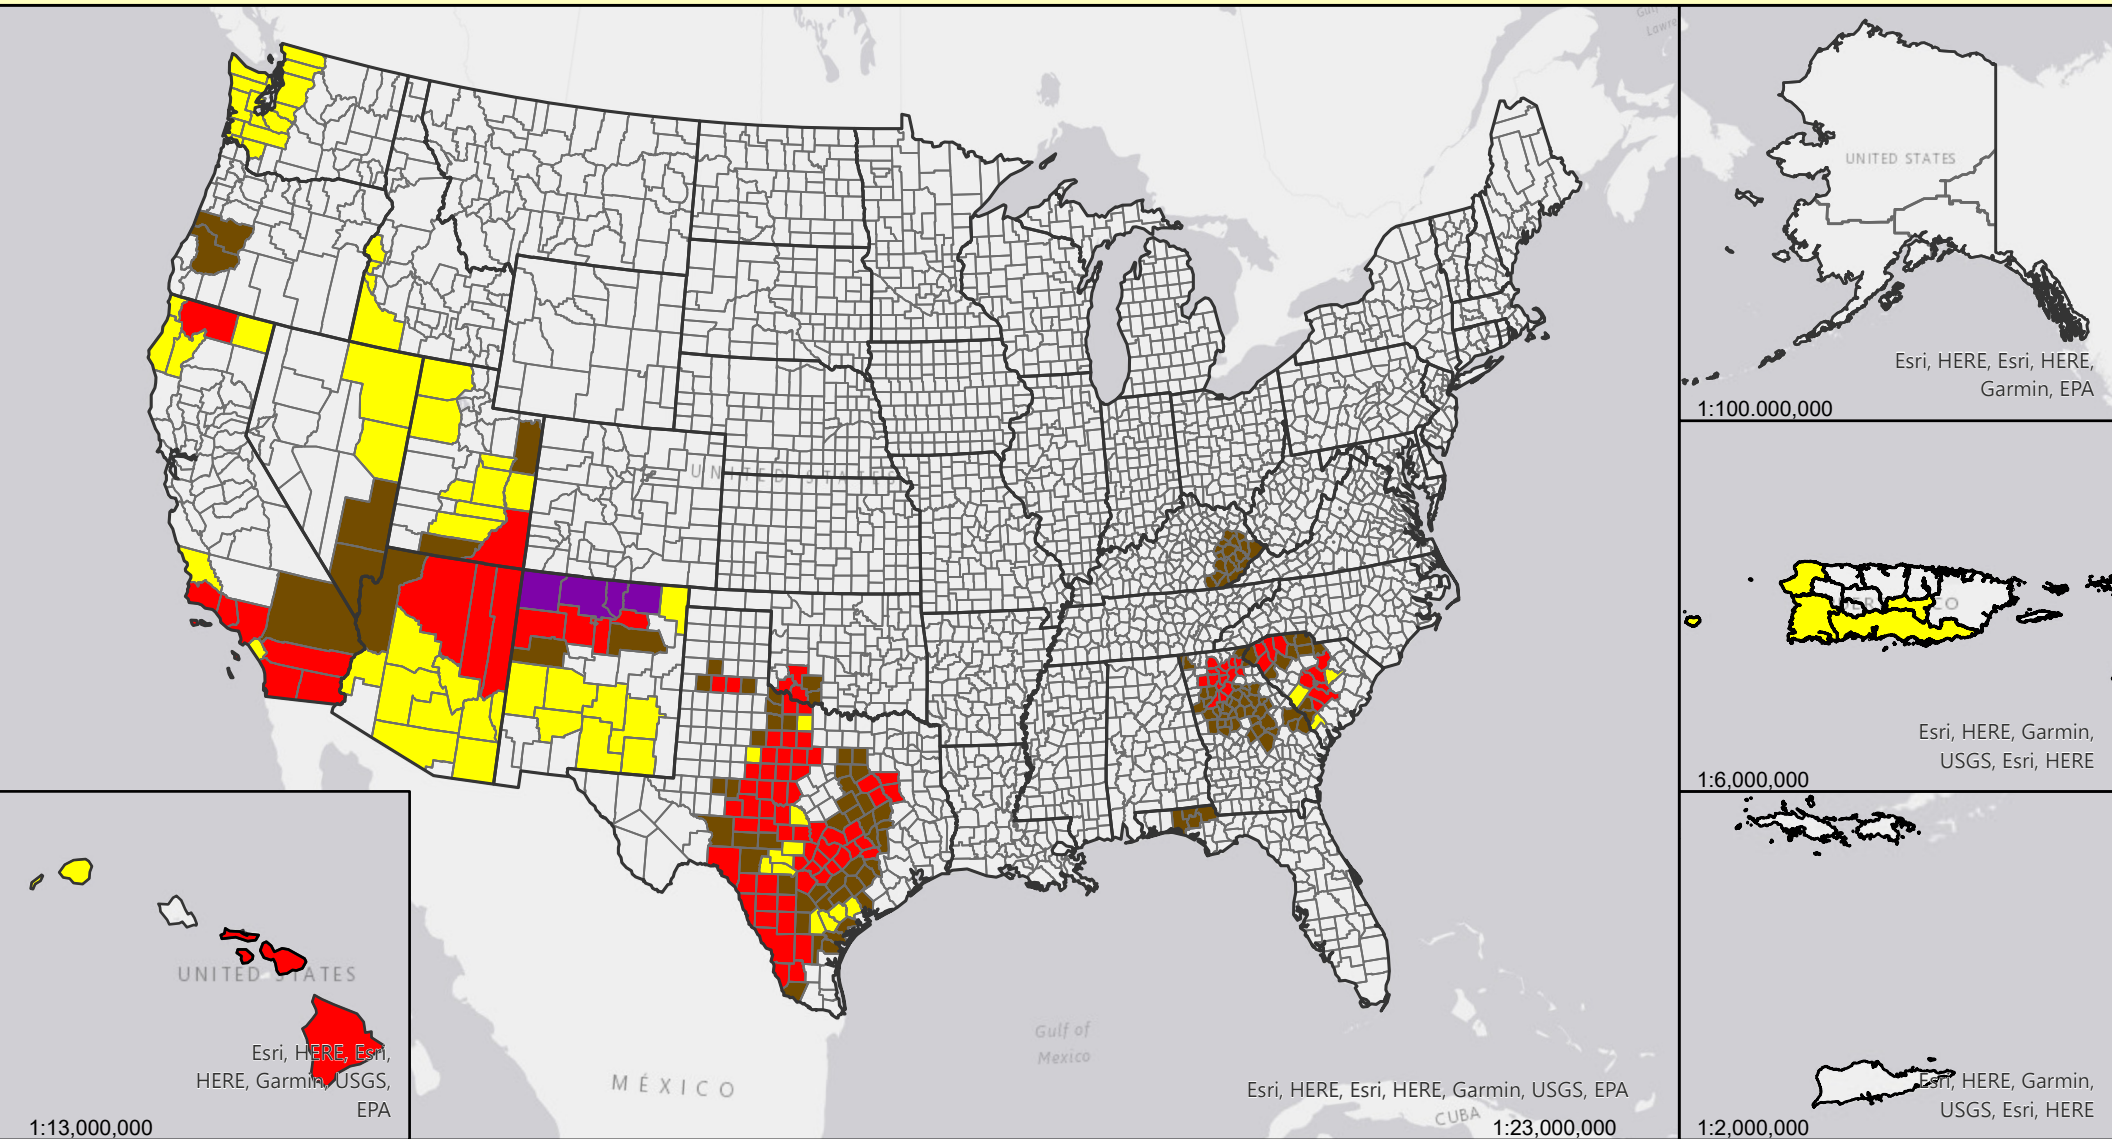

Livestock Forage Program Native Pasture - 2019 Program Year

Eligible County Payment Months