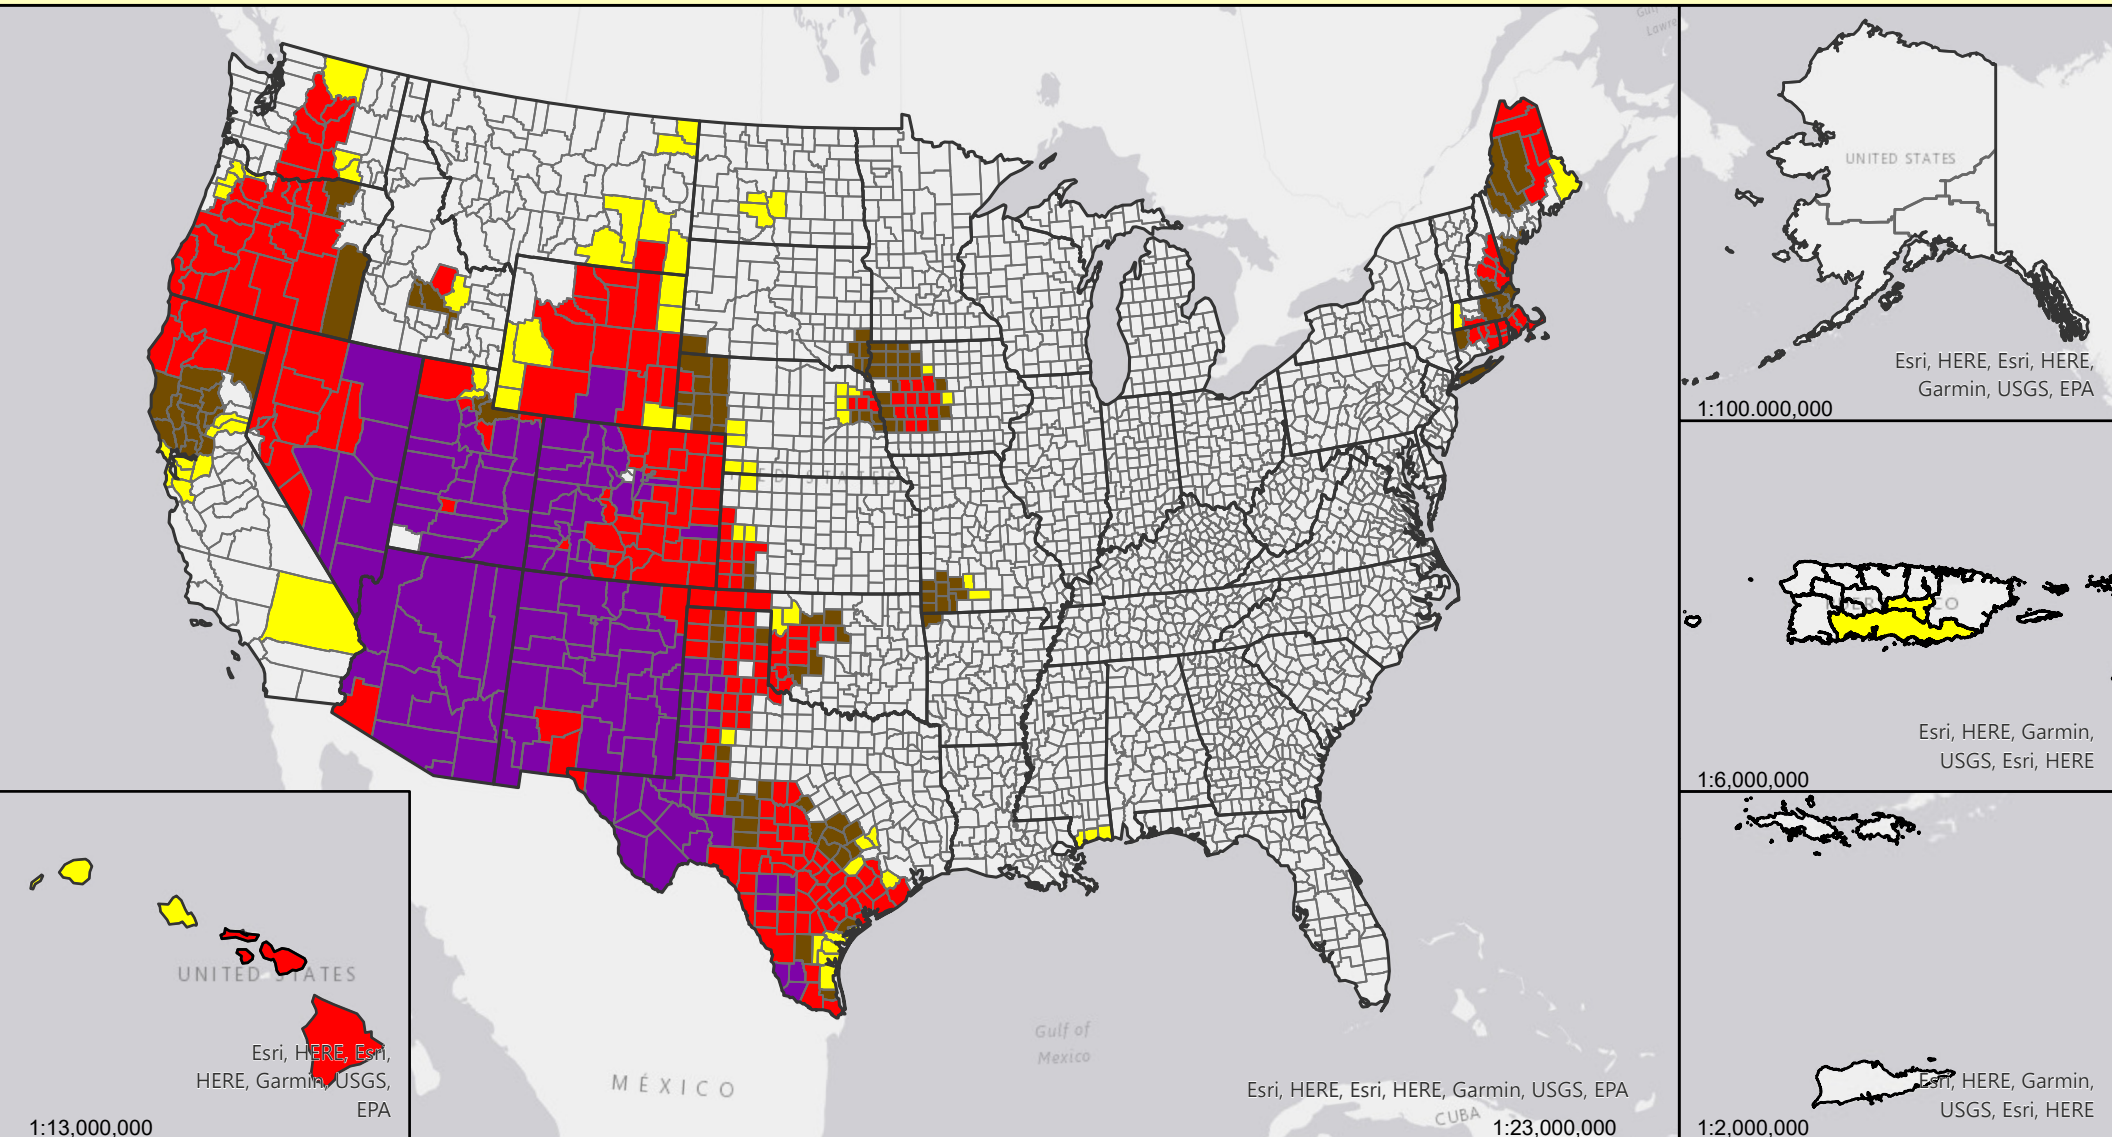

Livestock Forage Program Native Pasture - 2020 Program Year

Eligible County Payment Months

Map Scales Vary
Data Update - 12-31-20