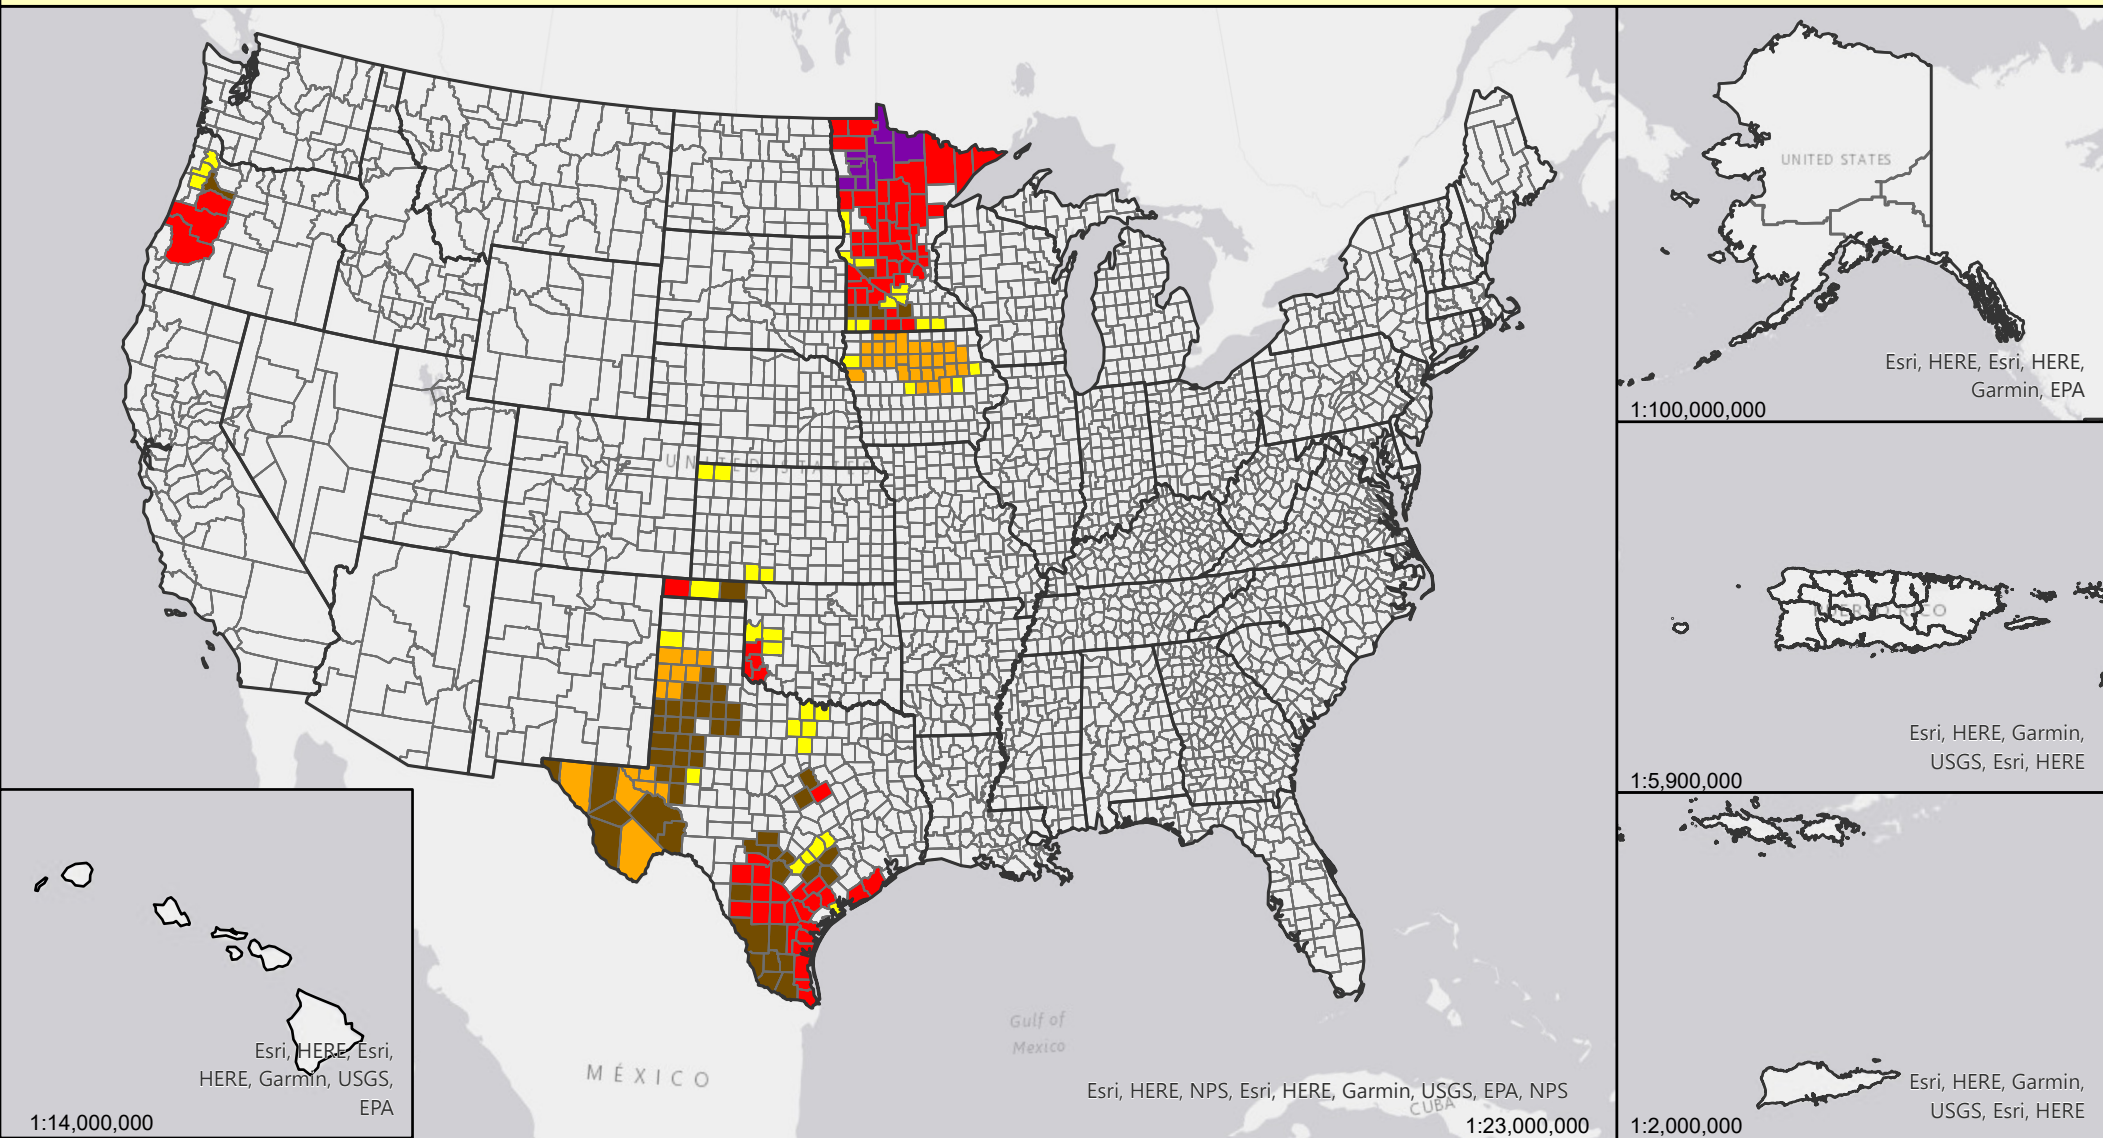

Livestock Forage Program Annual Rye Grass - 2021 Program Year

Eligible County Payment Months