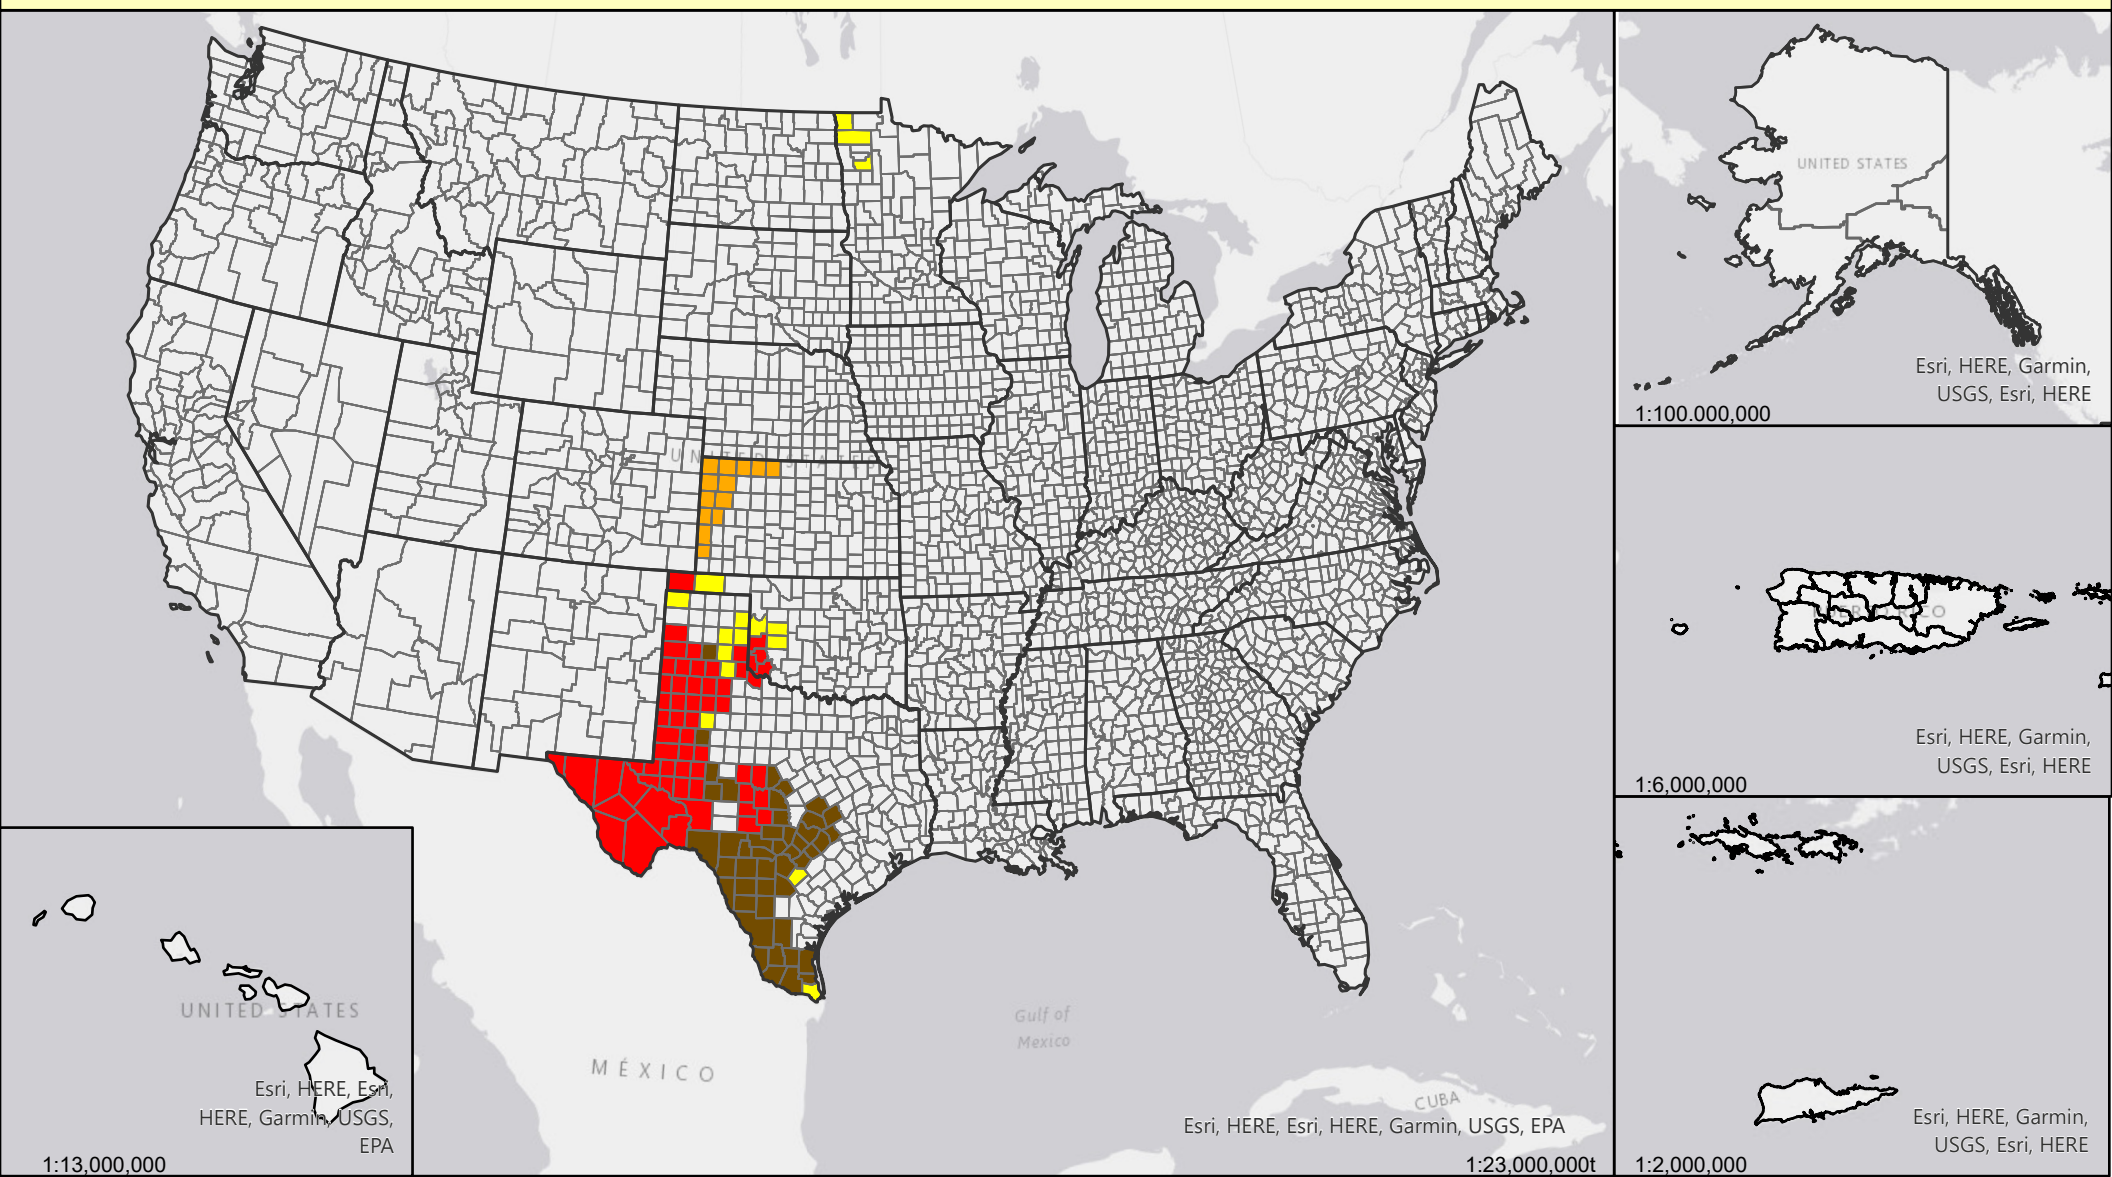

Livestock Forage Program

Short Season Fall Winter Small Grains - 2021 Program Year

Eligible County Payment Months

- 1
- 2
- 3
- 4
- No Data

Map Scales Vary
Data Update - 04-07-22