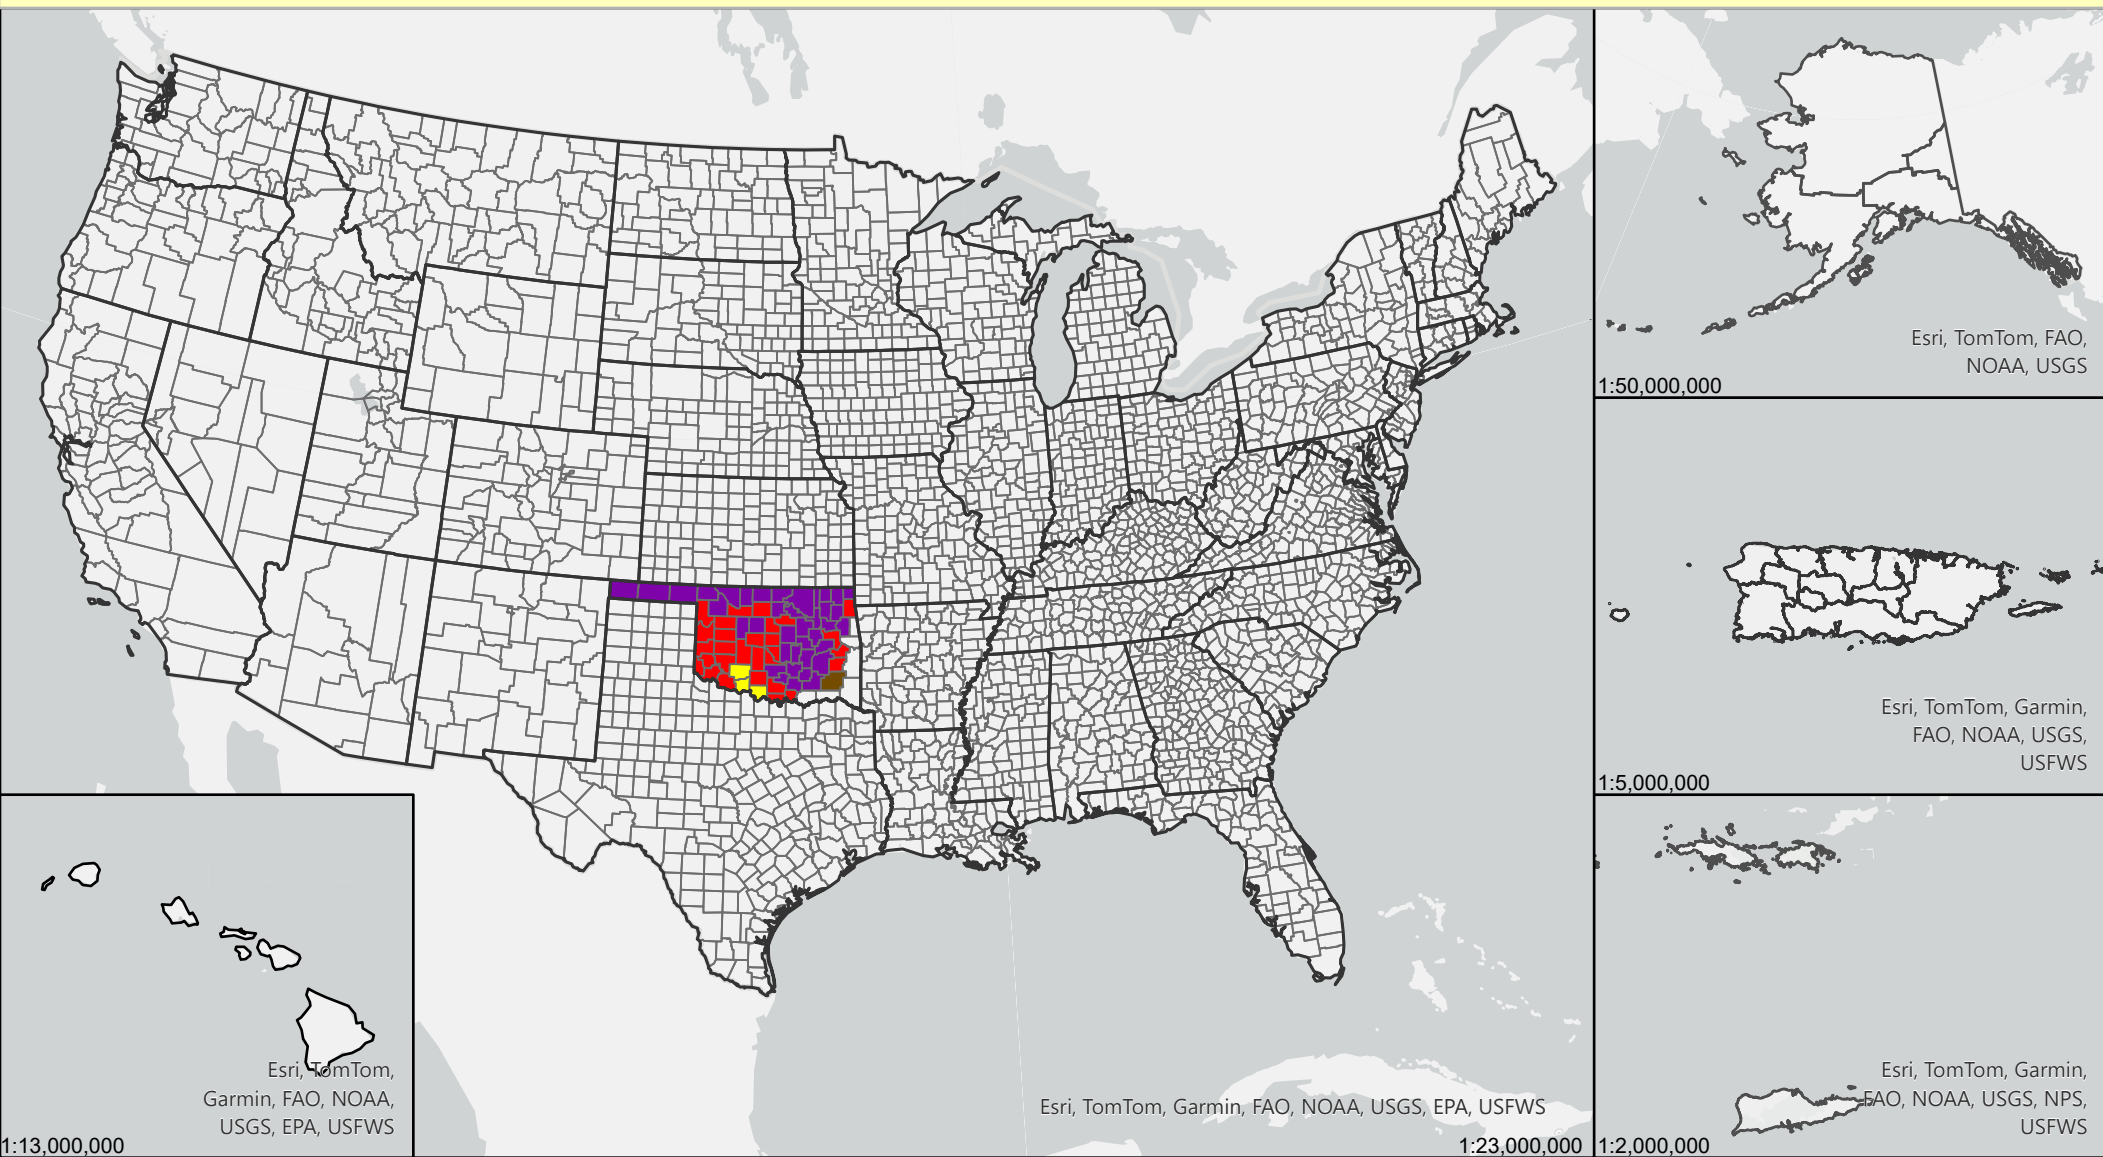

Livestock Forage Program Cool Season Improved - 2023 Program Year

Eligible County Payment Months

- 1
- 2
- 3
- 4
- 5
- No Data