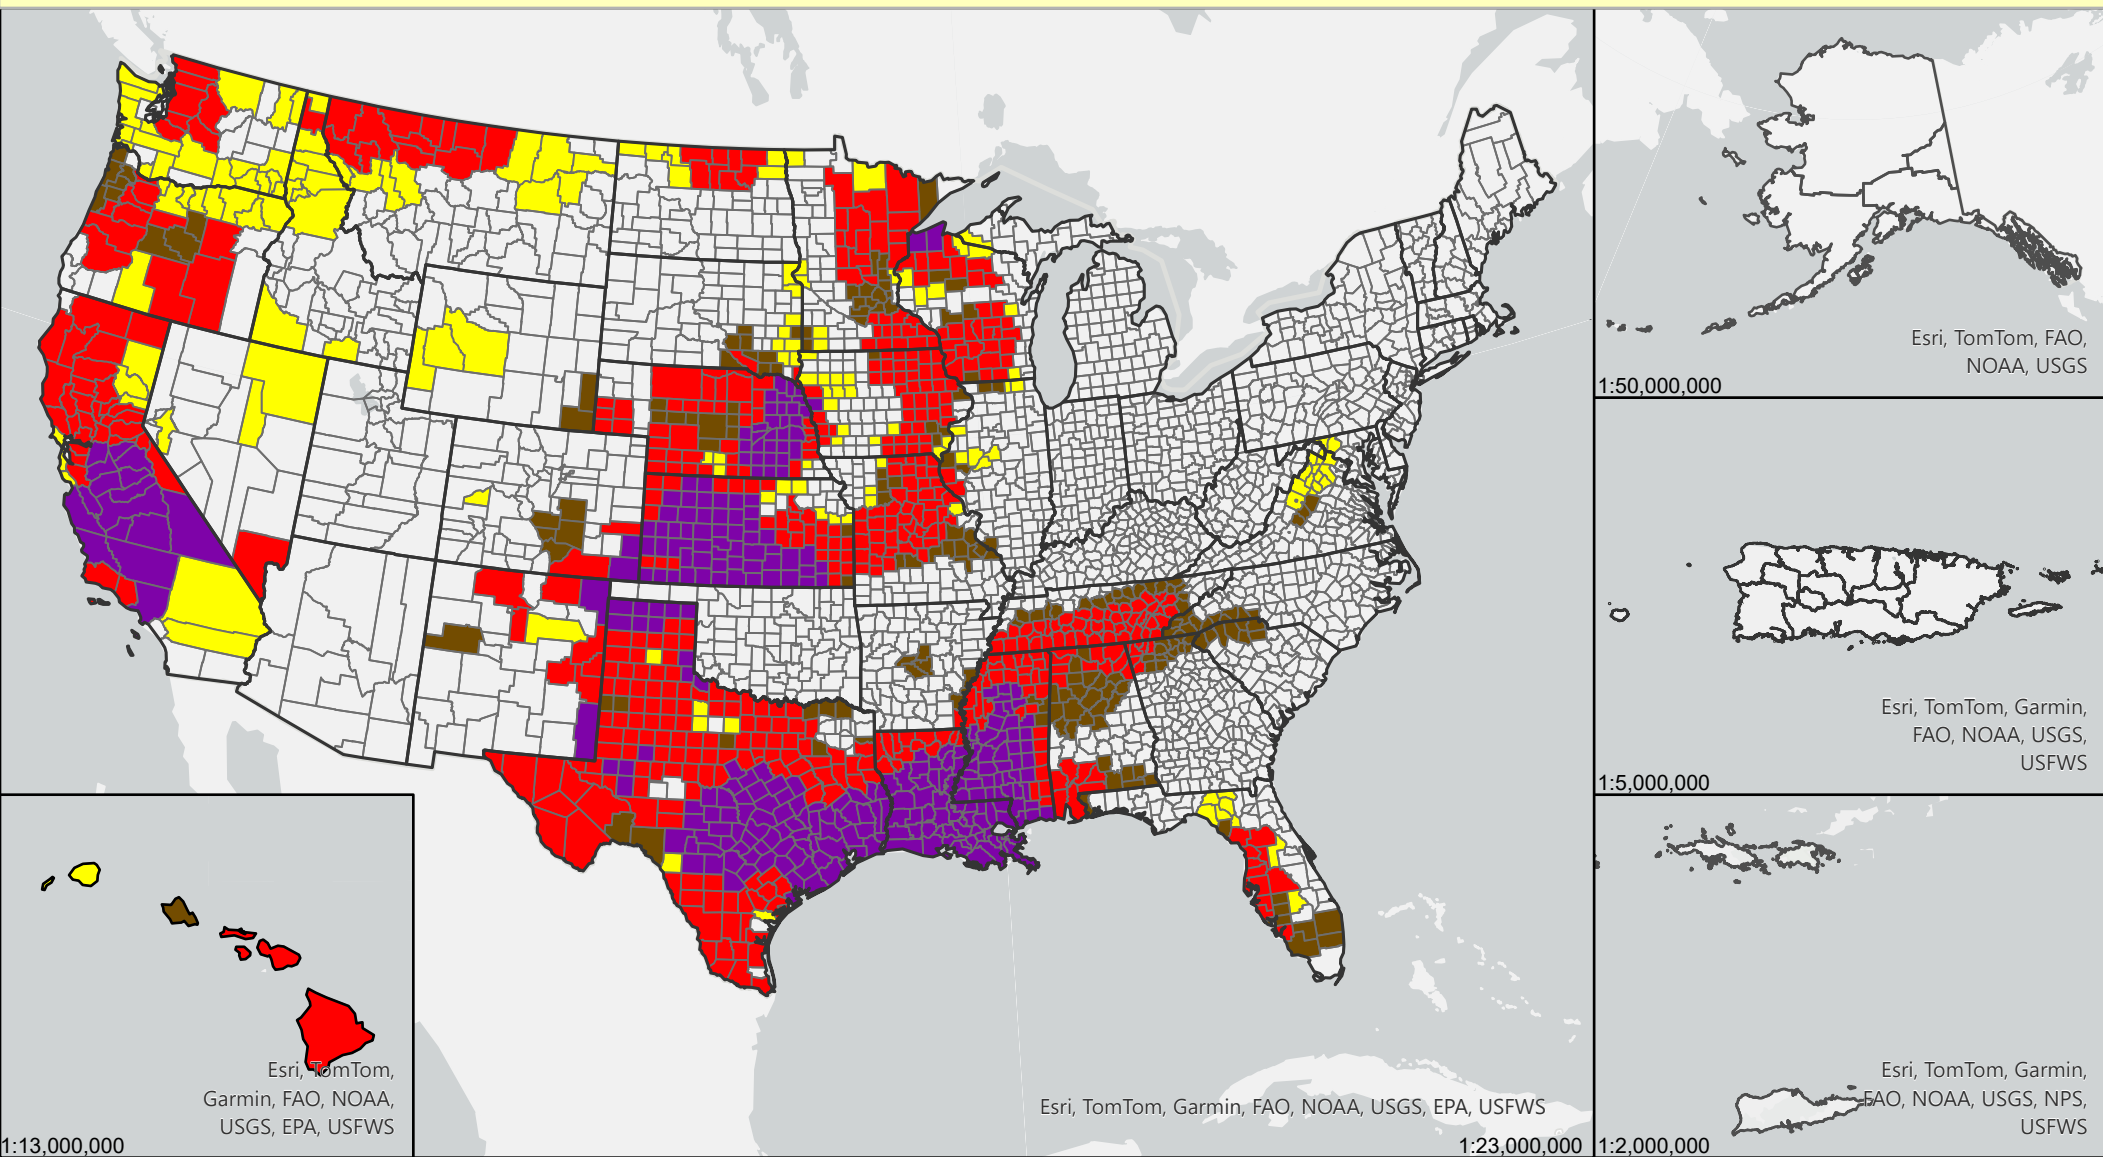

Livestock Forage Program Full Season Improved - 2023 Program Year

Eligible County Payment Months