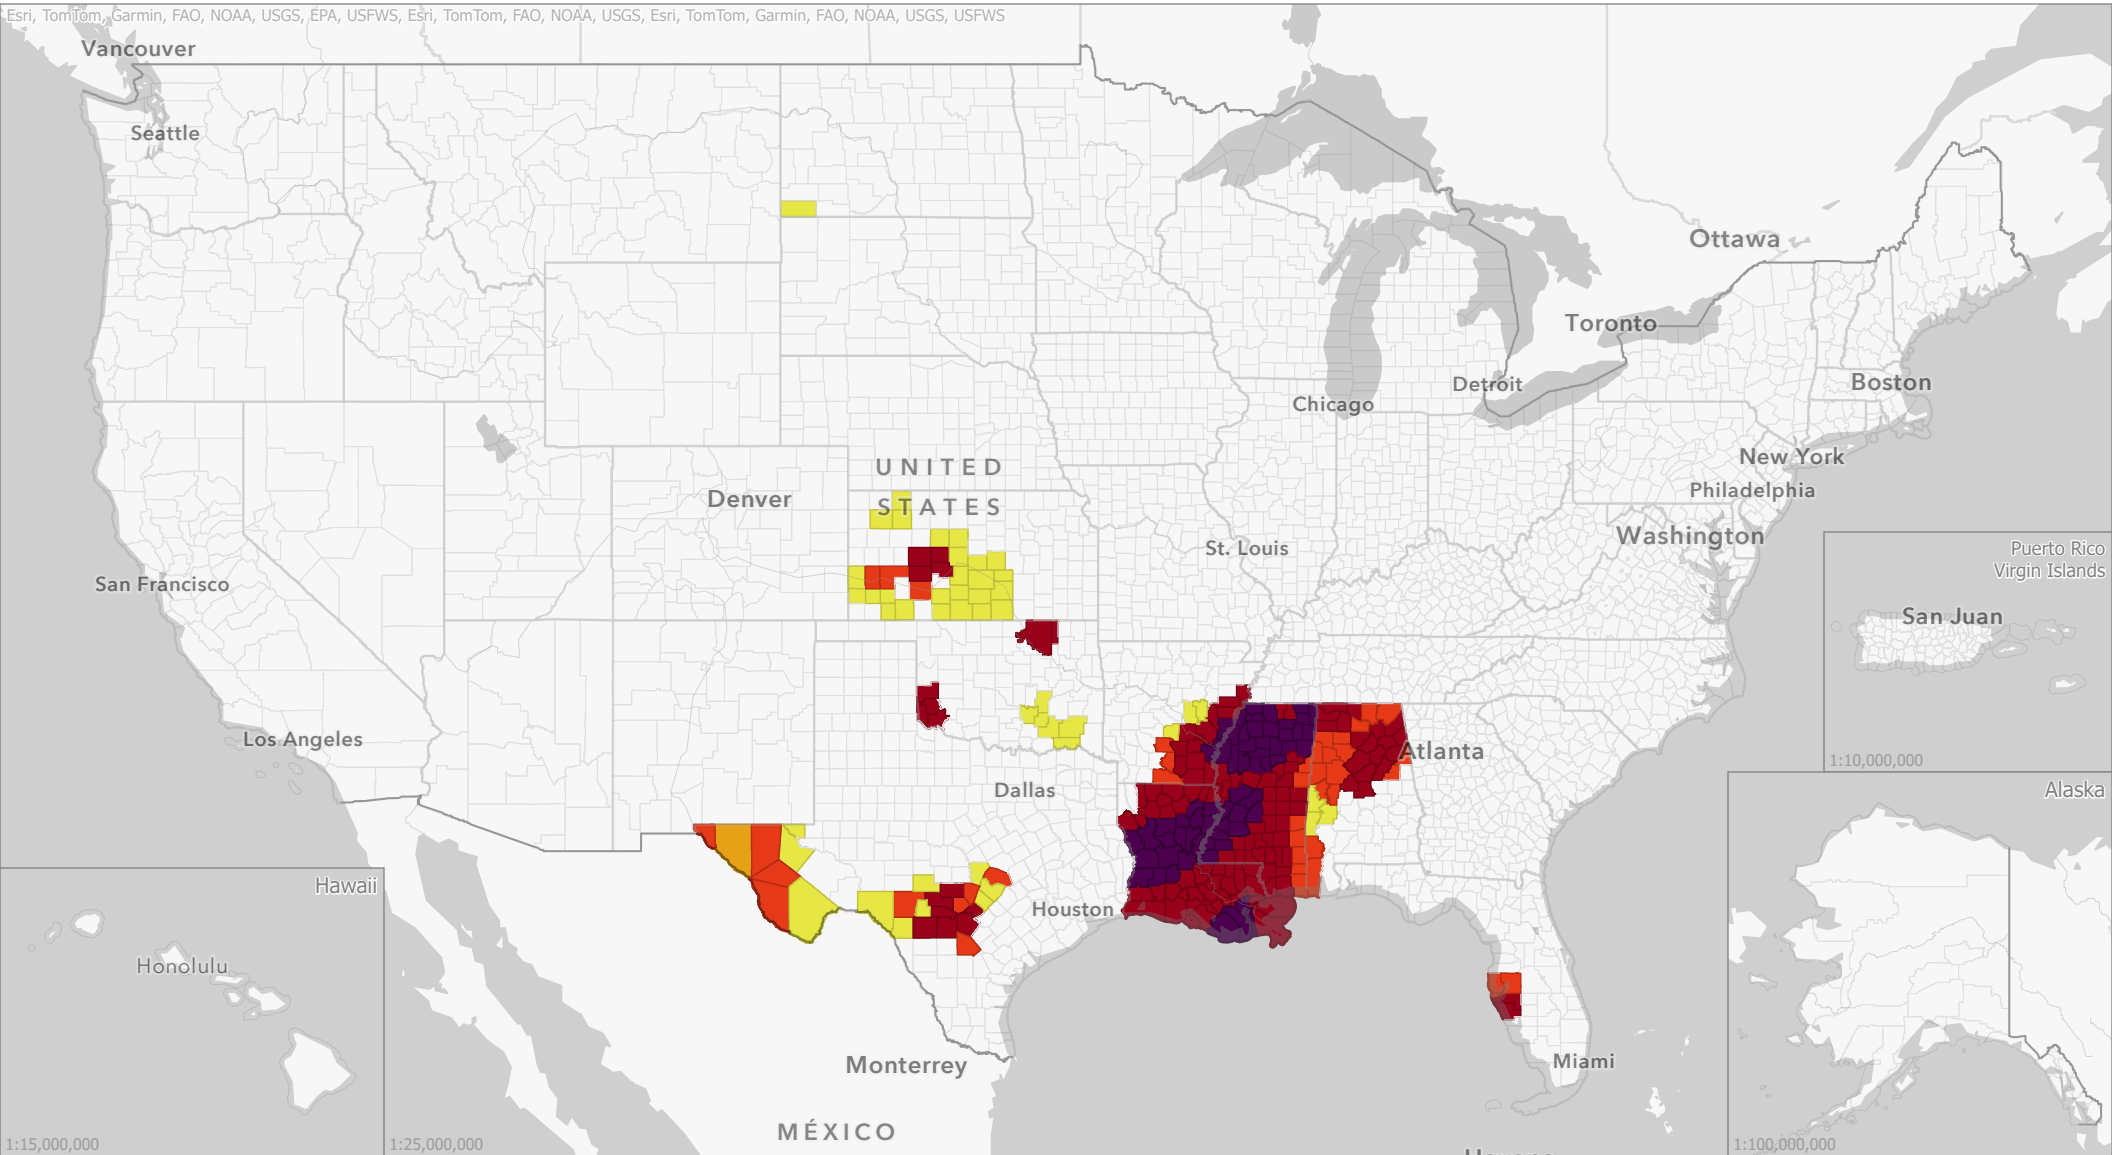

Livestock Forage Program Annual Ryegrass - 2024 Program Year

Esri, TomTom, Garmin, FAO, NOAA, USGS, EPA, USFWS, Esri, TomTom, FAO, NOAA, USGS, Esri, TomTom, Garmin, FAO, NOAA, USGS, USFWS

Eligible County Payment Months

Data updated
October 03, 2024