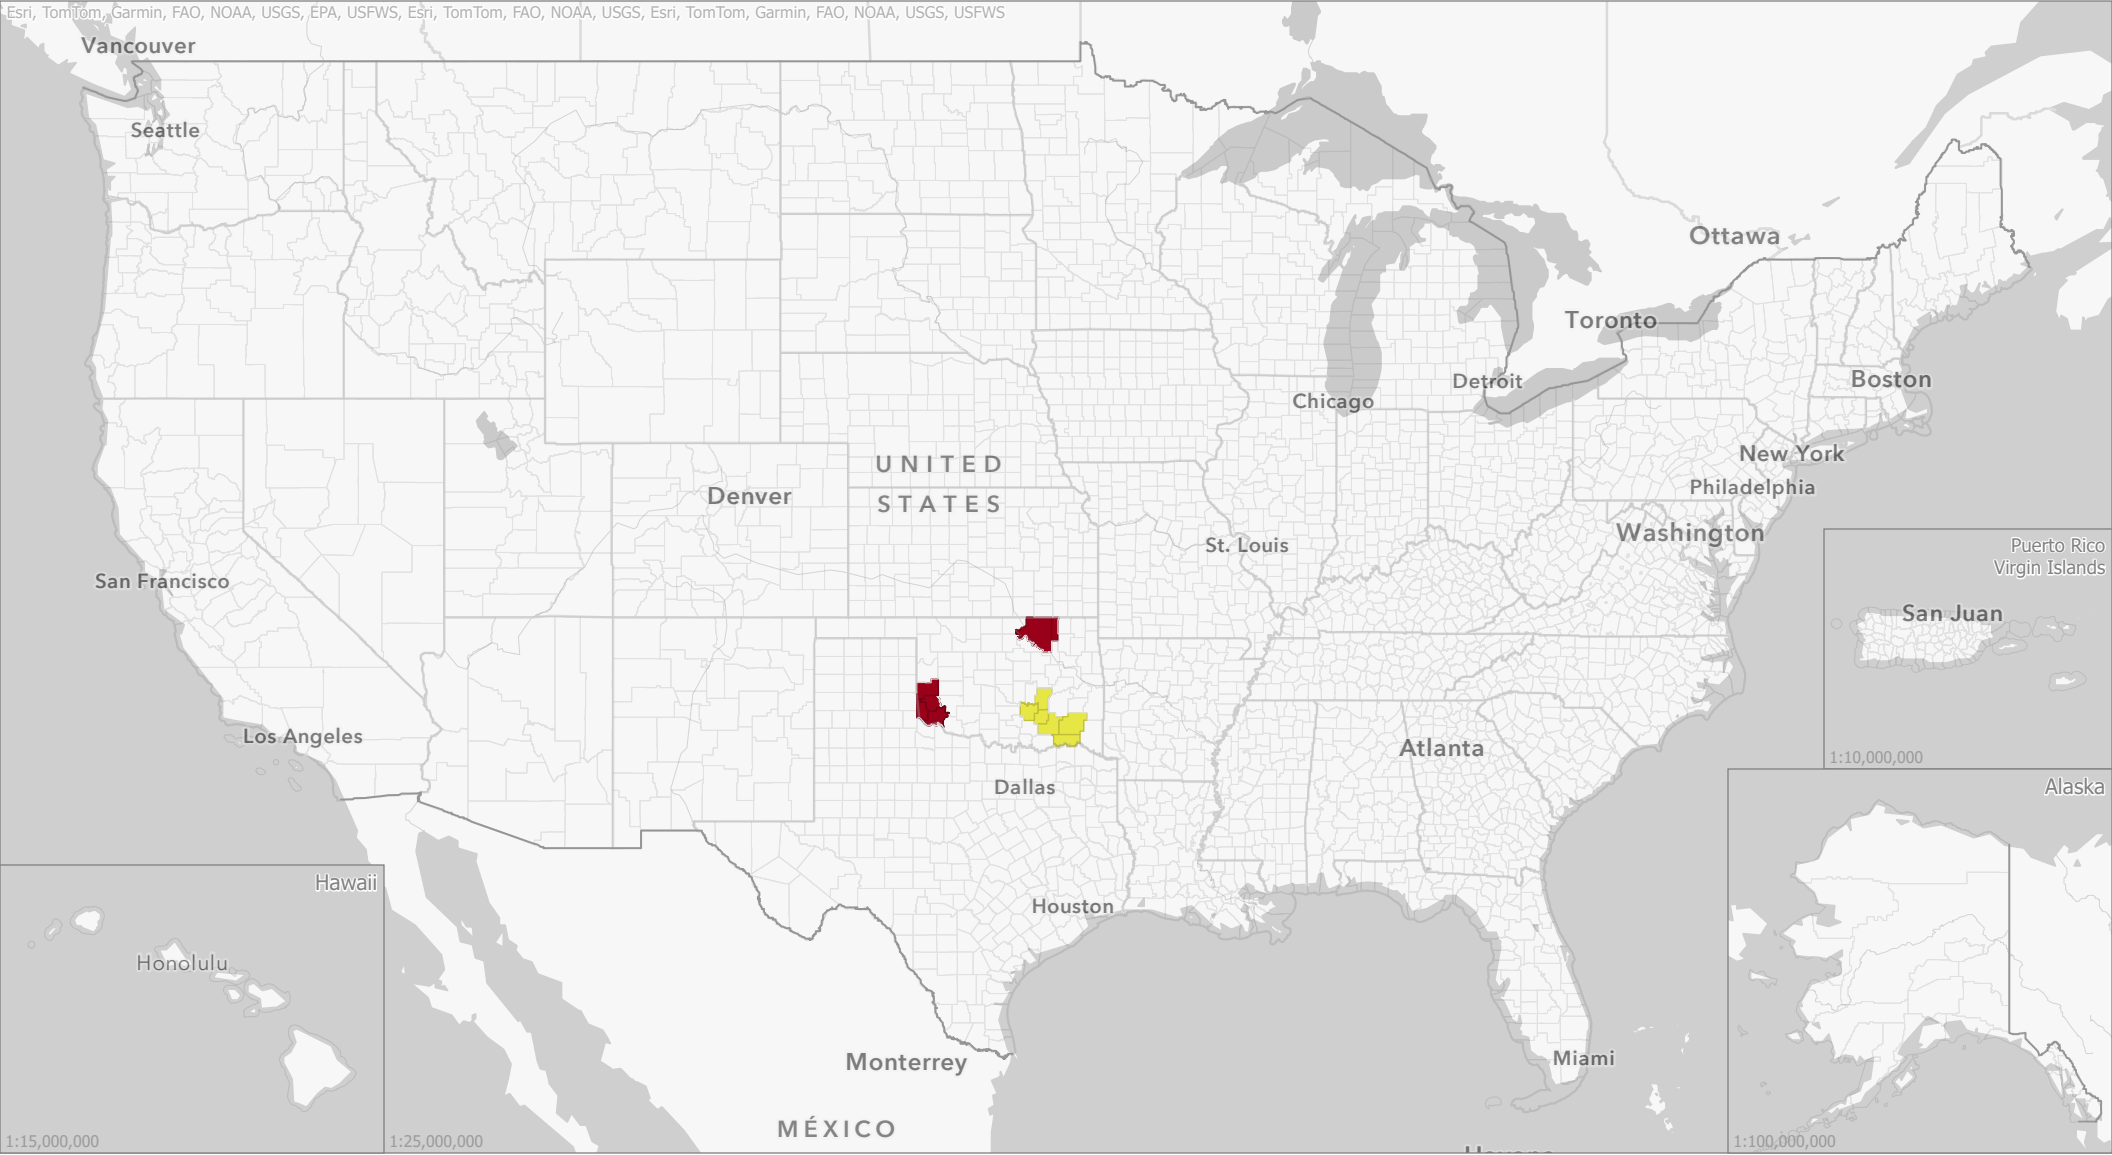

Livestock Forage Program

Cool Season Improved - 2024 Program Year

Esri, TomTom, Garmin, FAO, NOAA, USGS, EPA, USFWS, Esri, TomTom, FAO, NOAA, USGS, Esri, TomTom, Garmin, FAO, NOAA, USGS, USFWS

Eligible County Payment Months

Data updated October 03, 2024