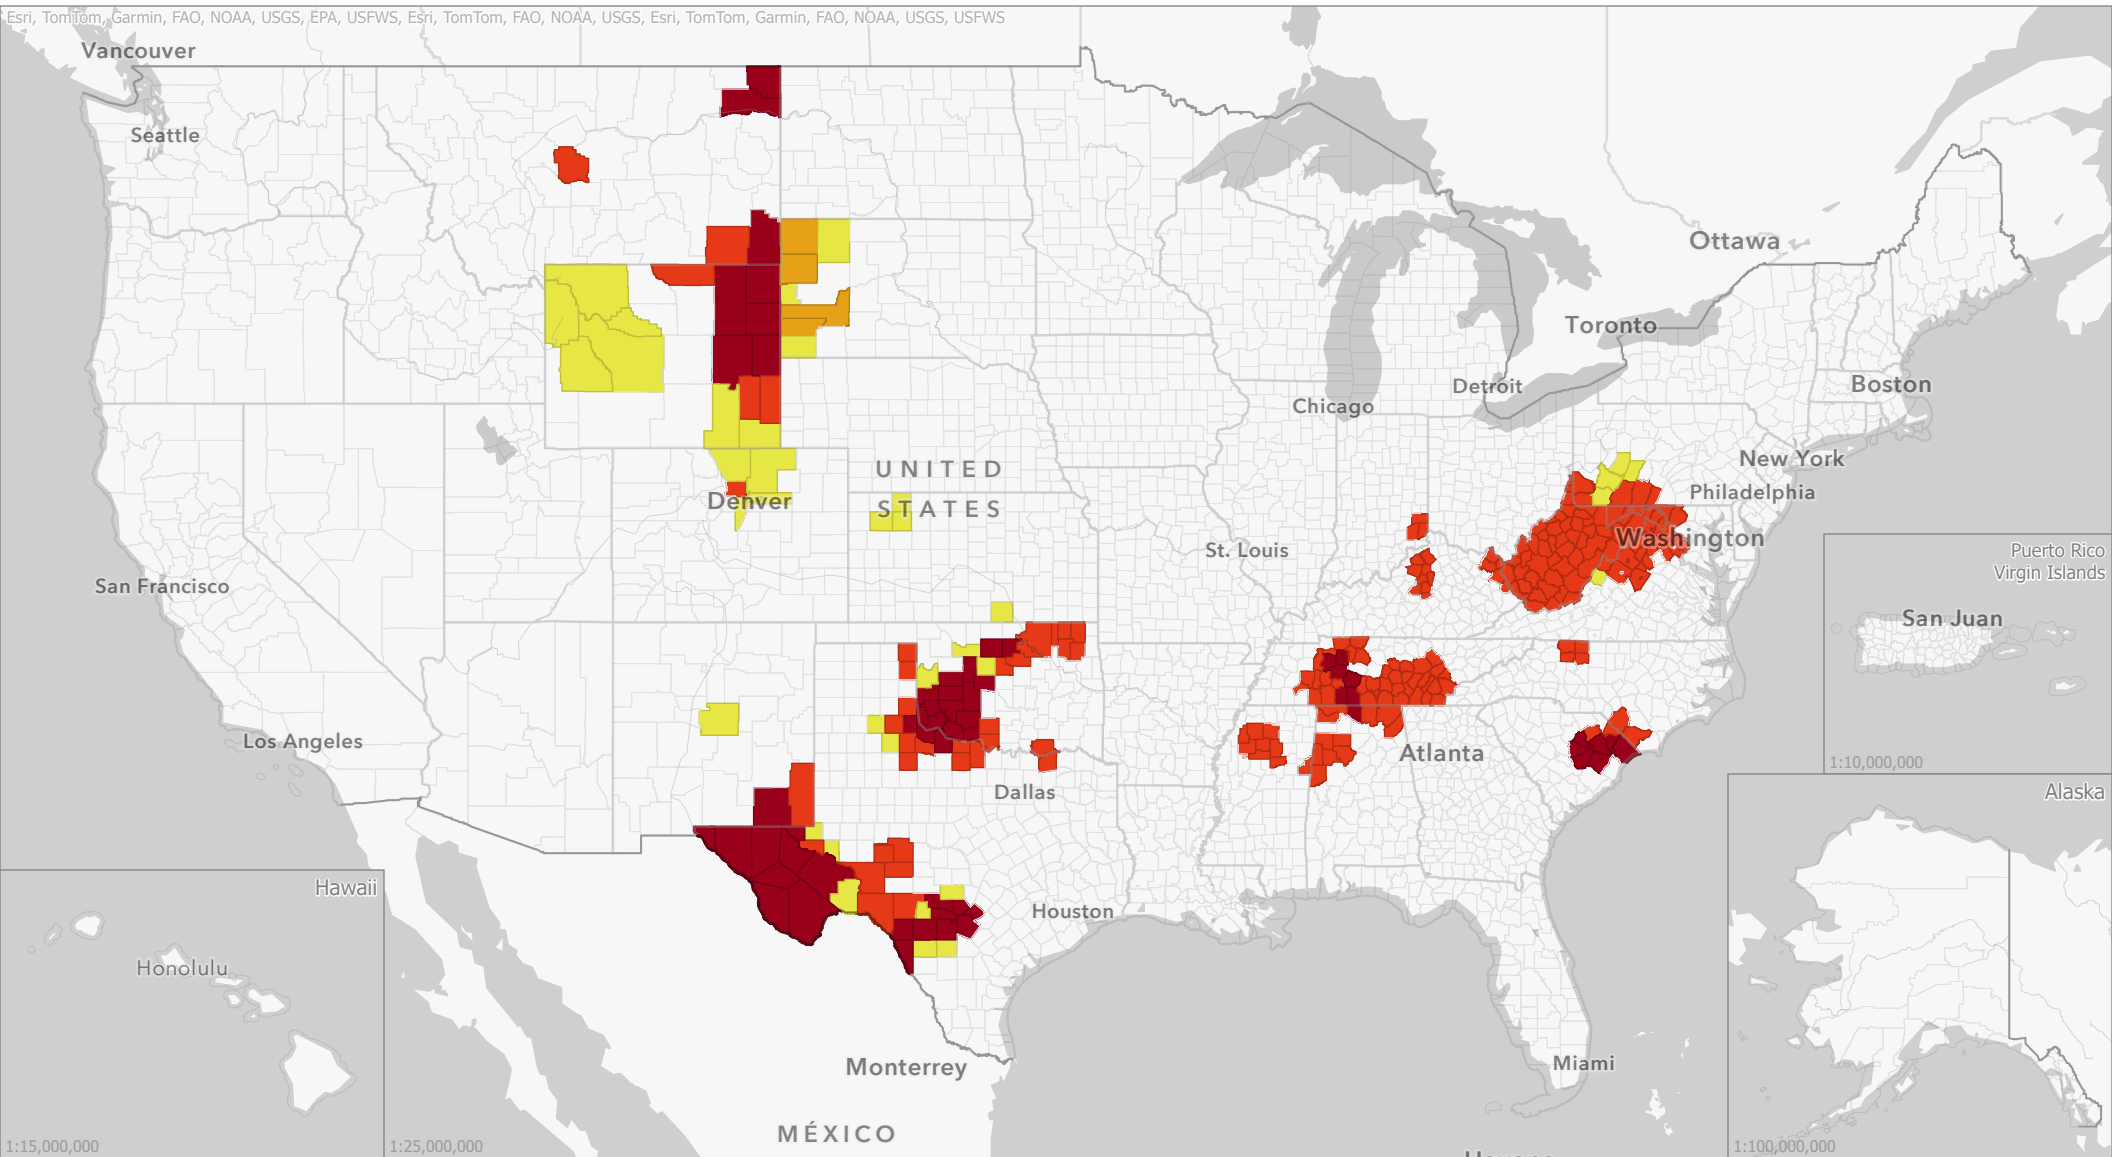

# Livestock Forage Program Forage Sorghum - 2024 Program Year

## Eligible County Payment Months

Data updated  
October 03, 2024