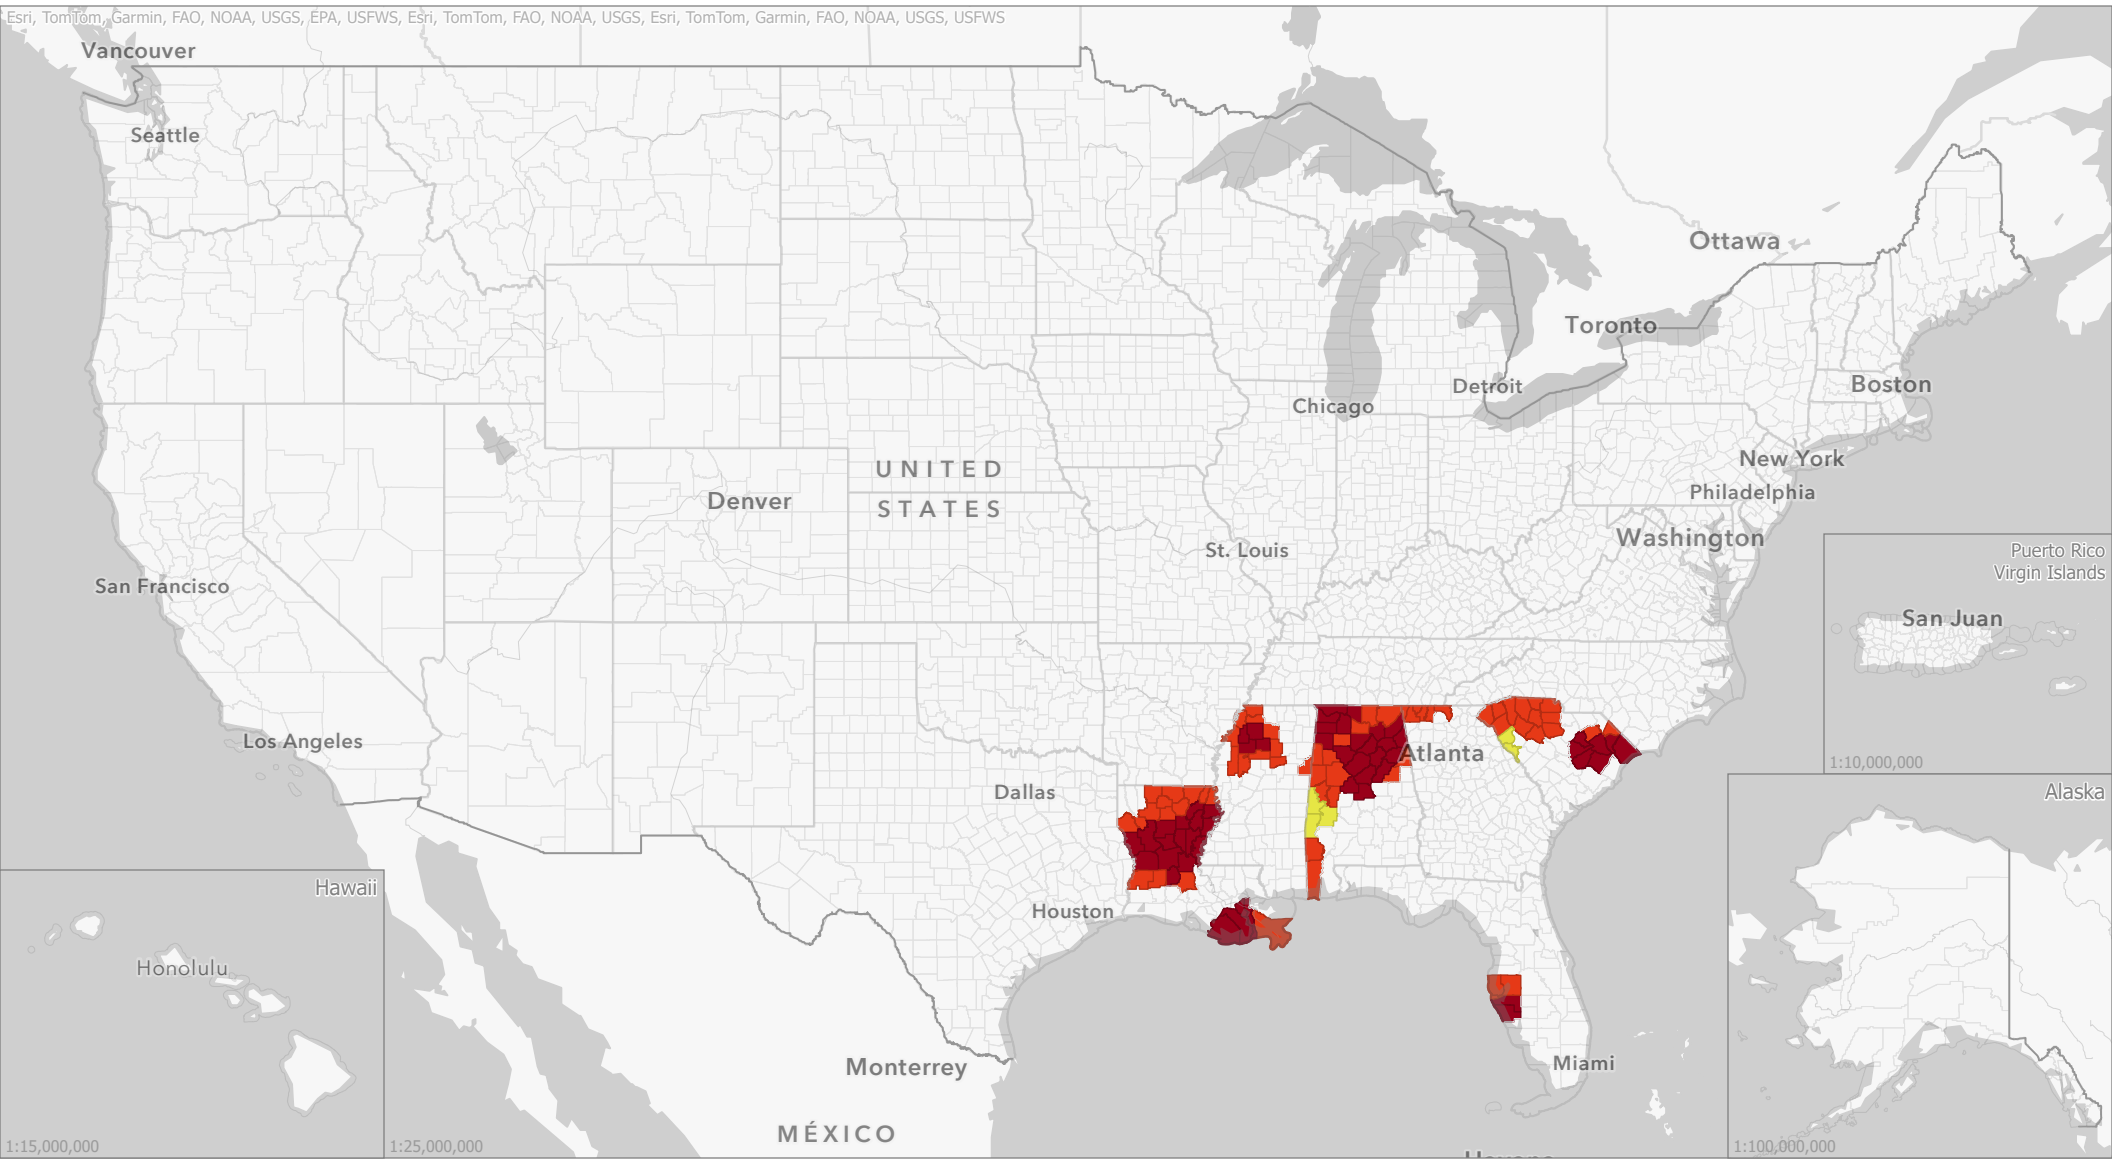

Livestock Forage Program

Full Season Improved Mixed - 2024 Program Year

Eligible County Payment Months

Data updated
October 03, 2024