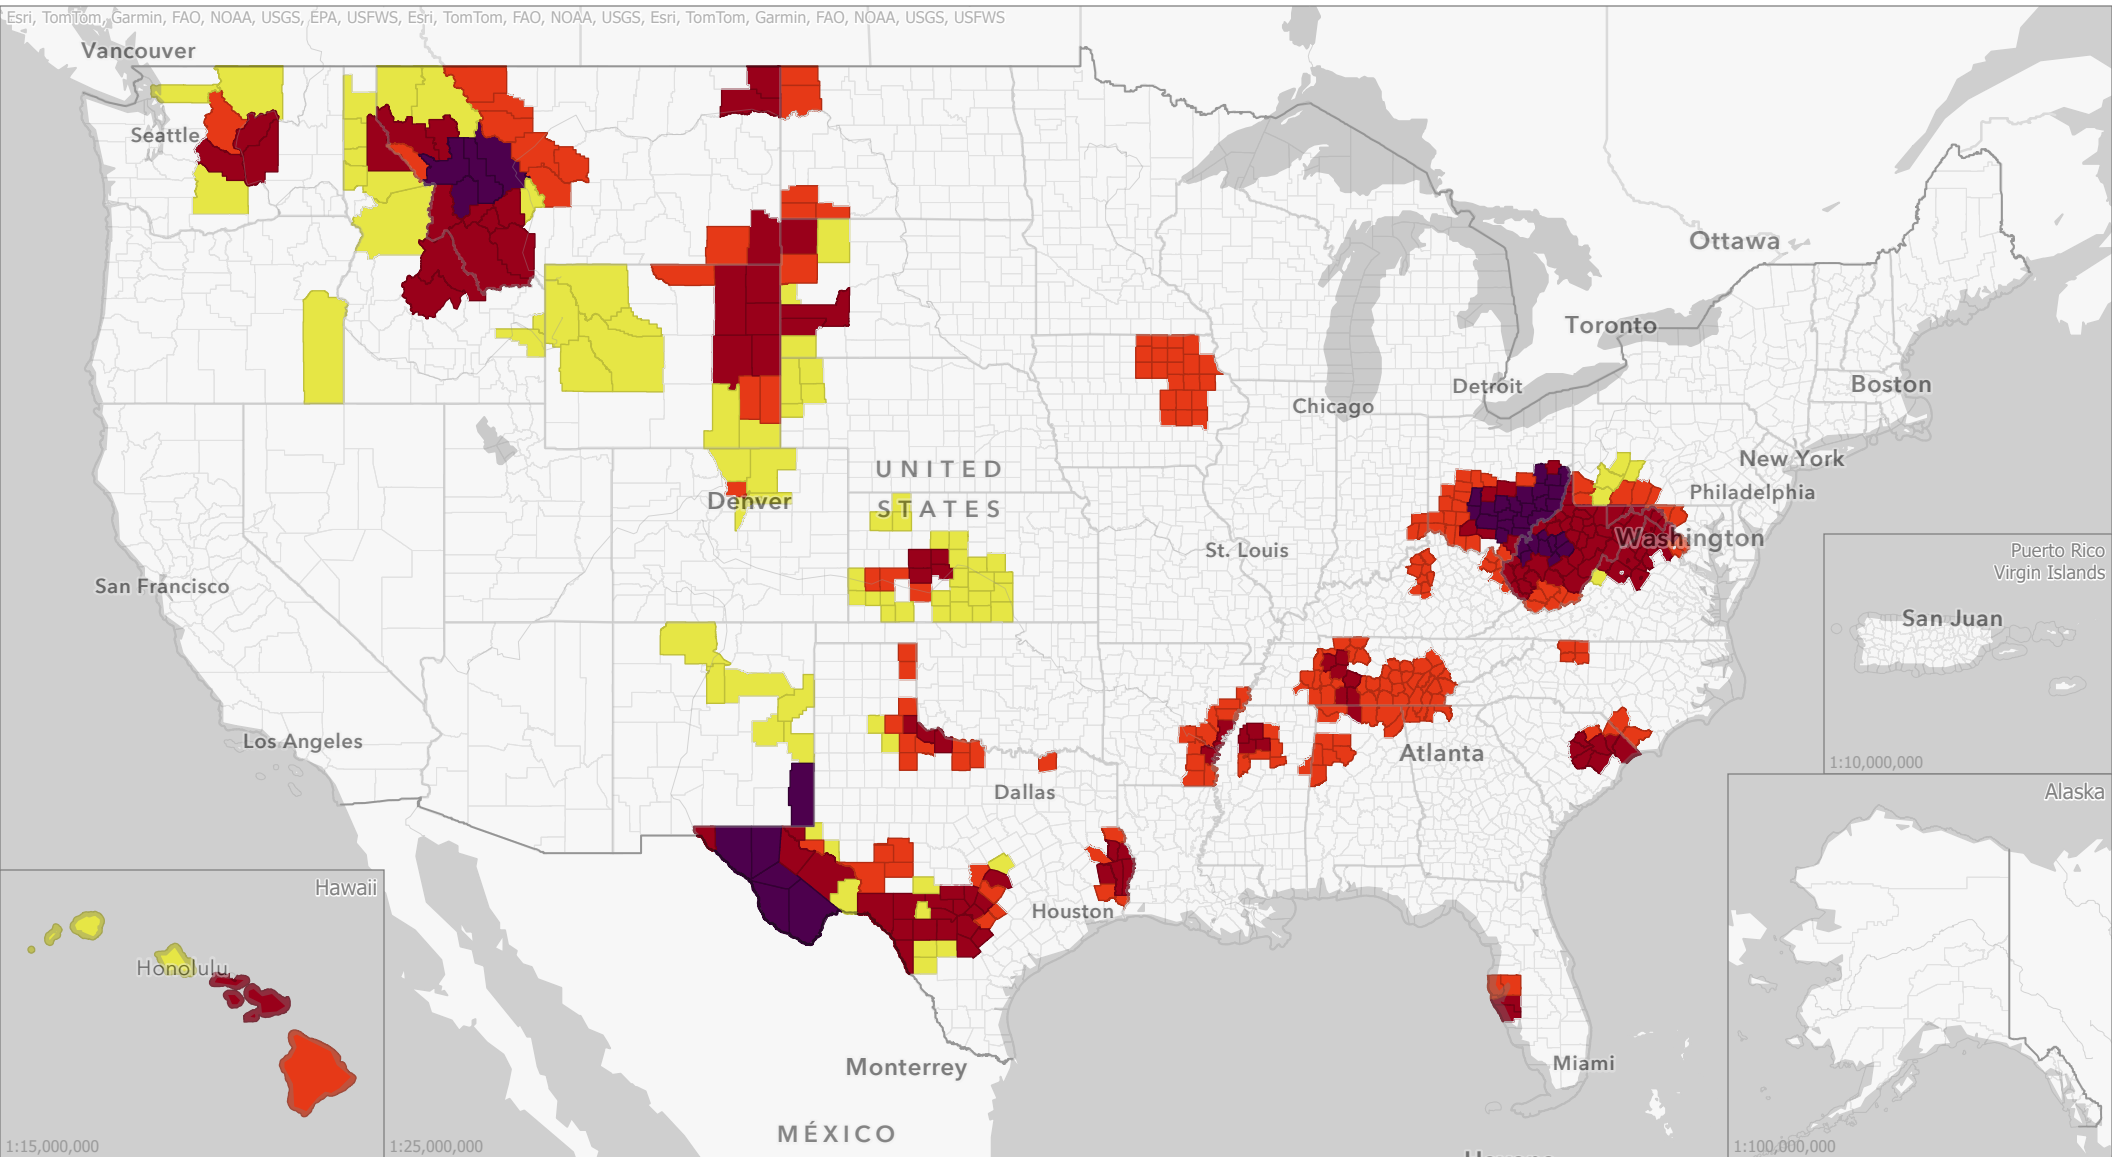

# Livestock Forage Program Full Season Improved - 2024 Program Year

## Eligible County Payment Months

Data updated  
October 03, 2024