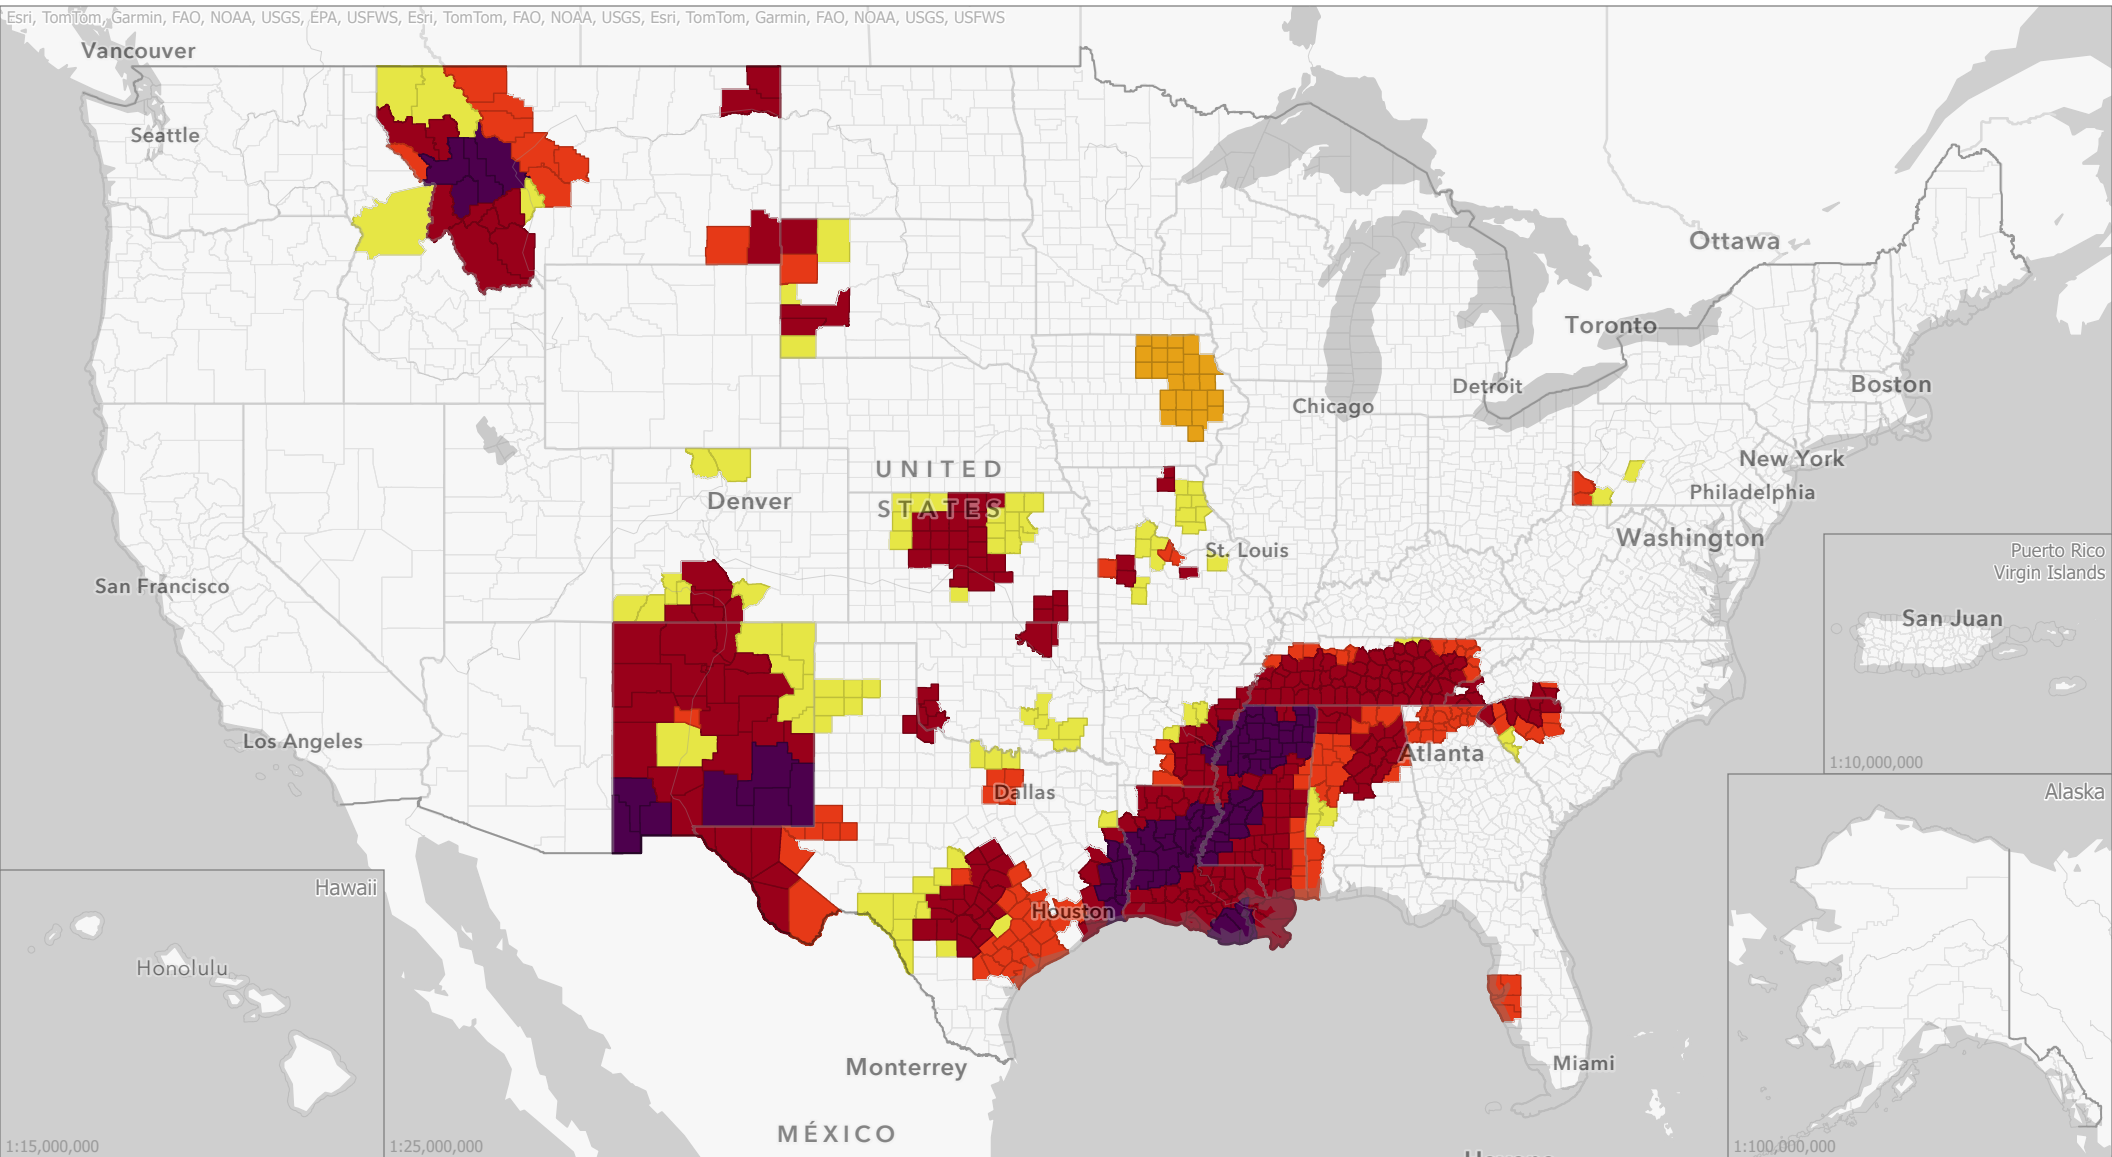

Livestock Forage Program Long Season Small Grains - 2024 Program Year

Eligible County Payment Months

Data updated
October 03, 2024