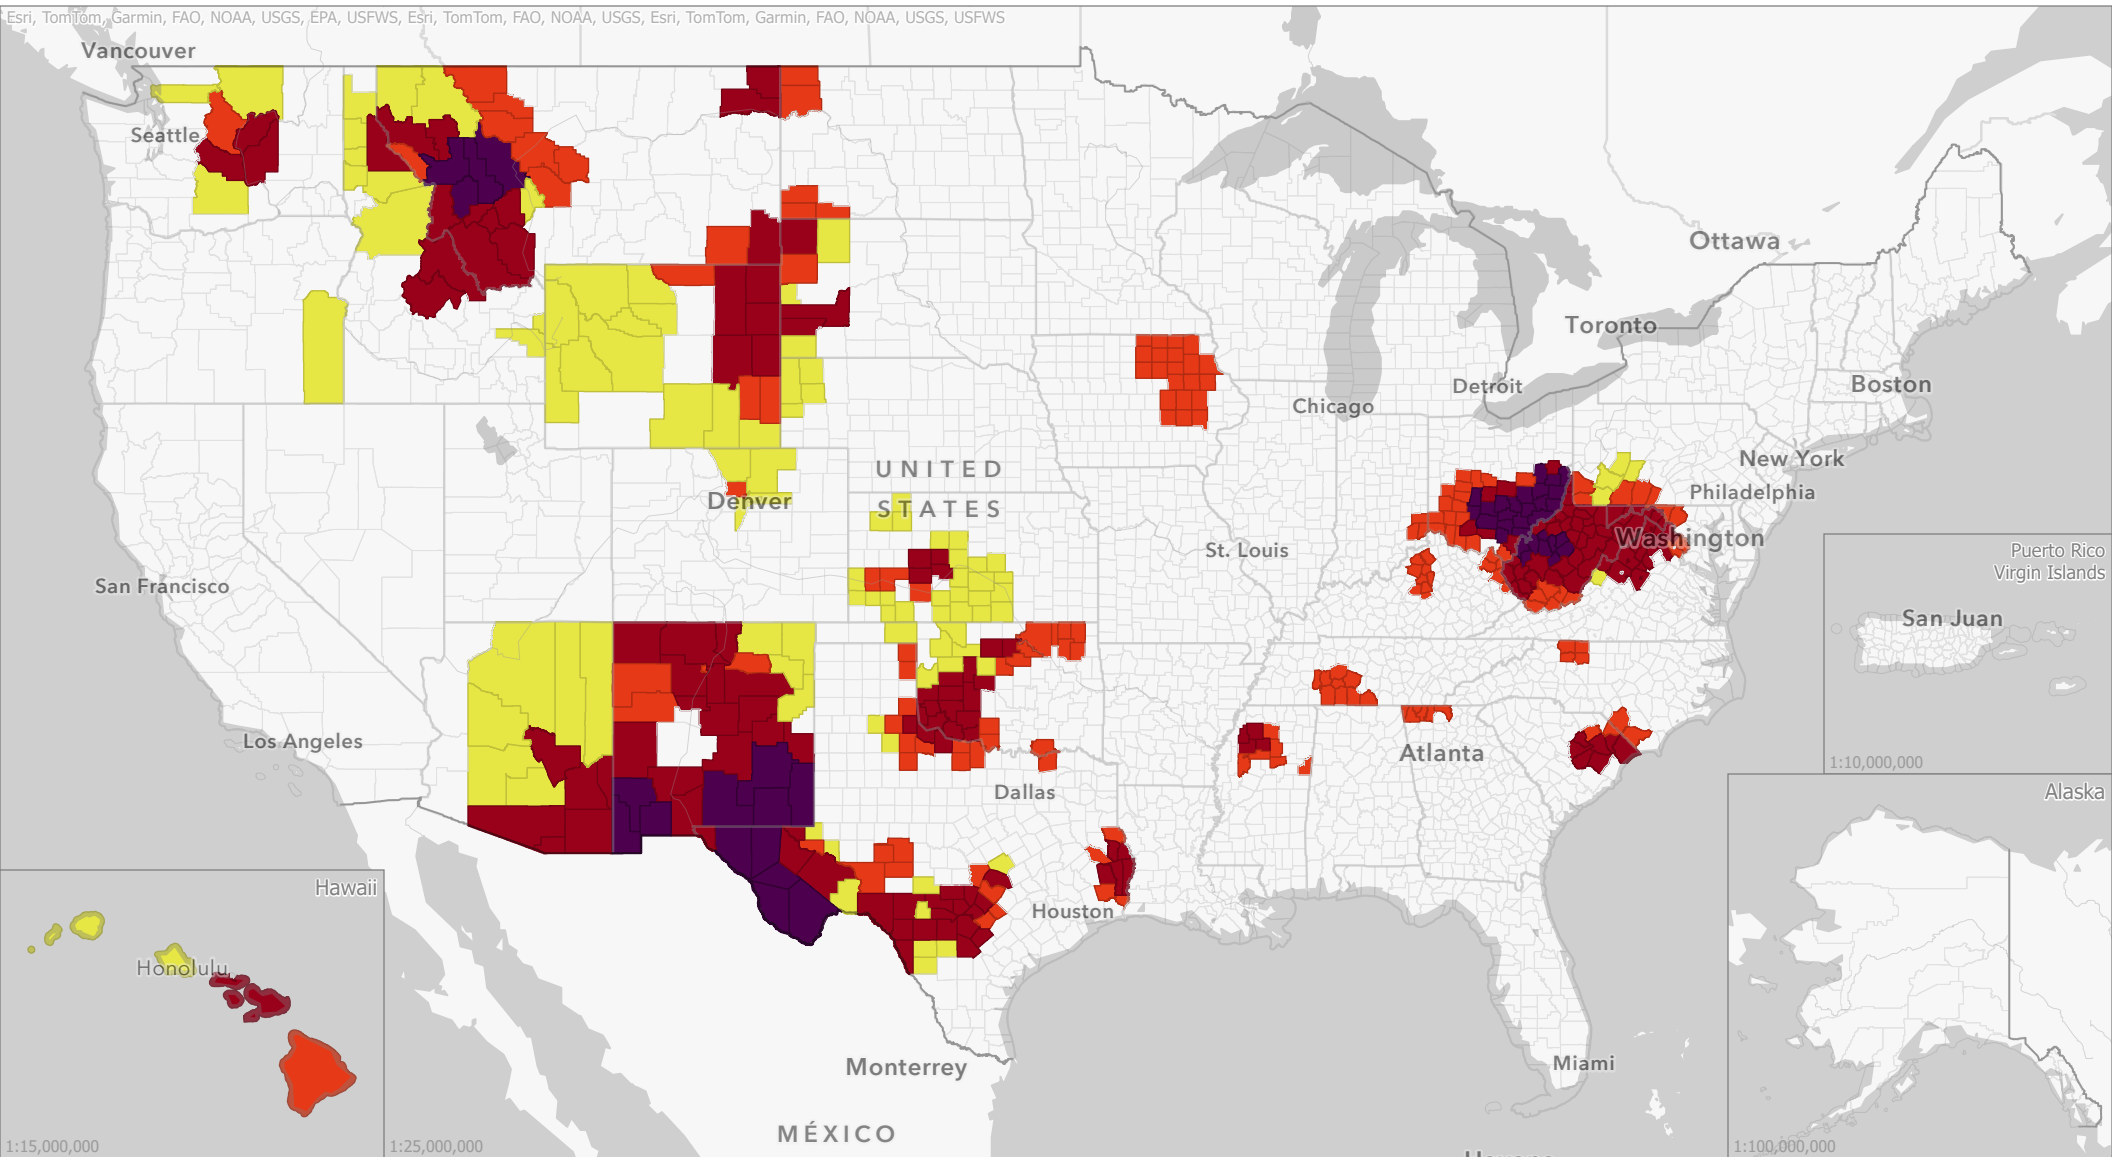

Livestock Forage Program Native Pasture - 2024 Program Year

Esri, TomTom, Garmin, FAO, NOAA, USGS, EPA, USFWS, Esri, TomTom, FAO, NOAA, USGS, Esri, TomTom, Garmin, FAO, NOAA, USGS, USFWS

Eligible County Payment Months

Data updated
October 03, 2024