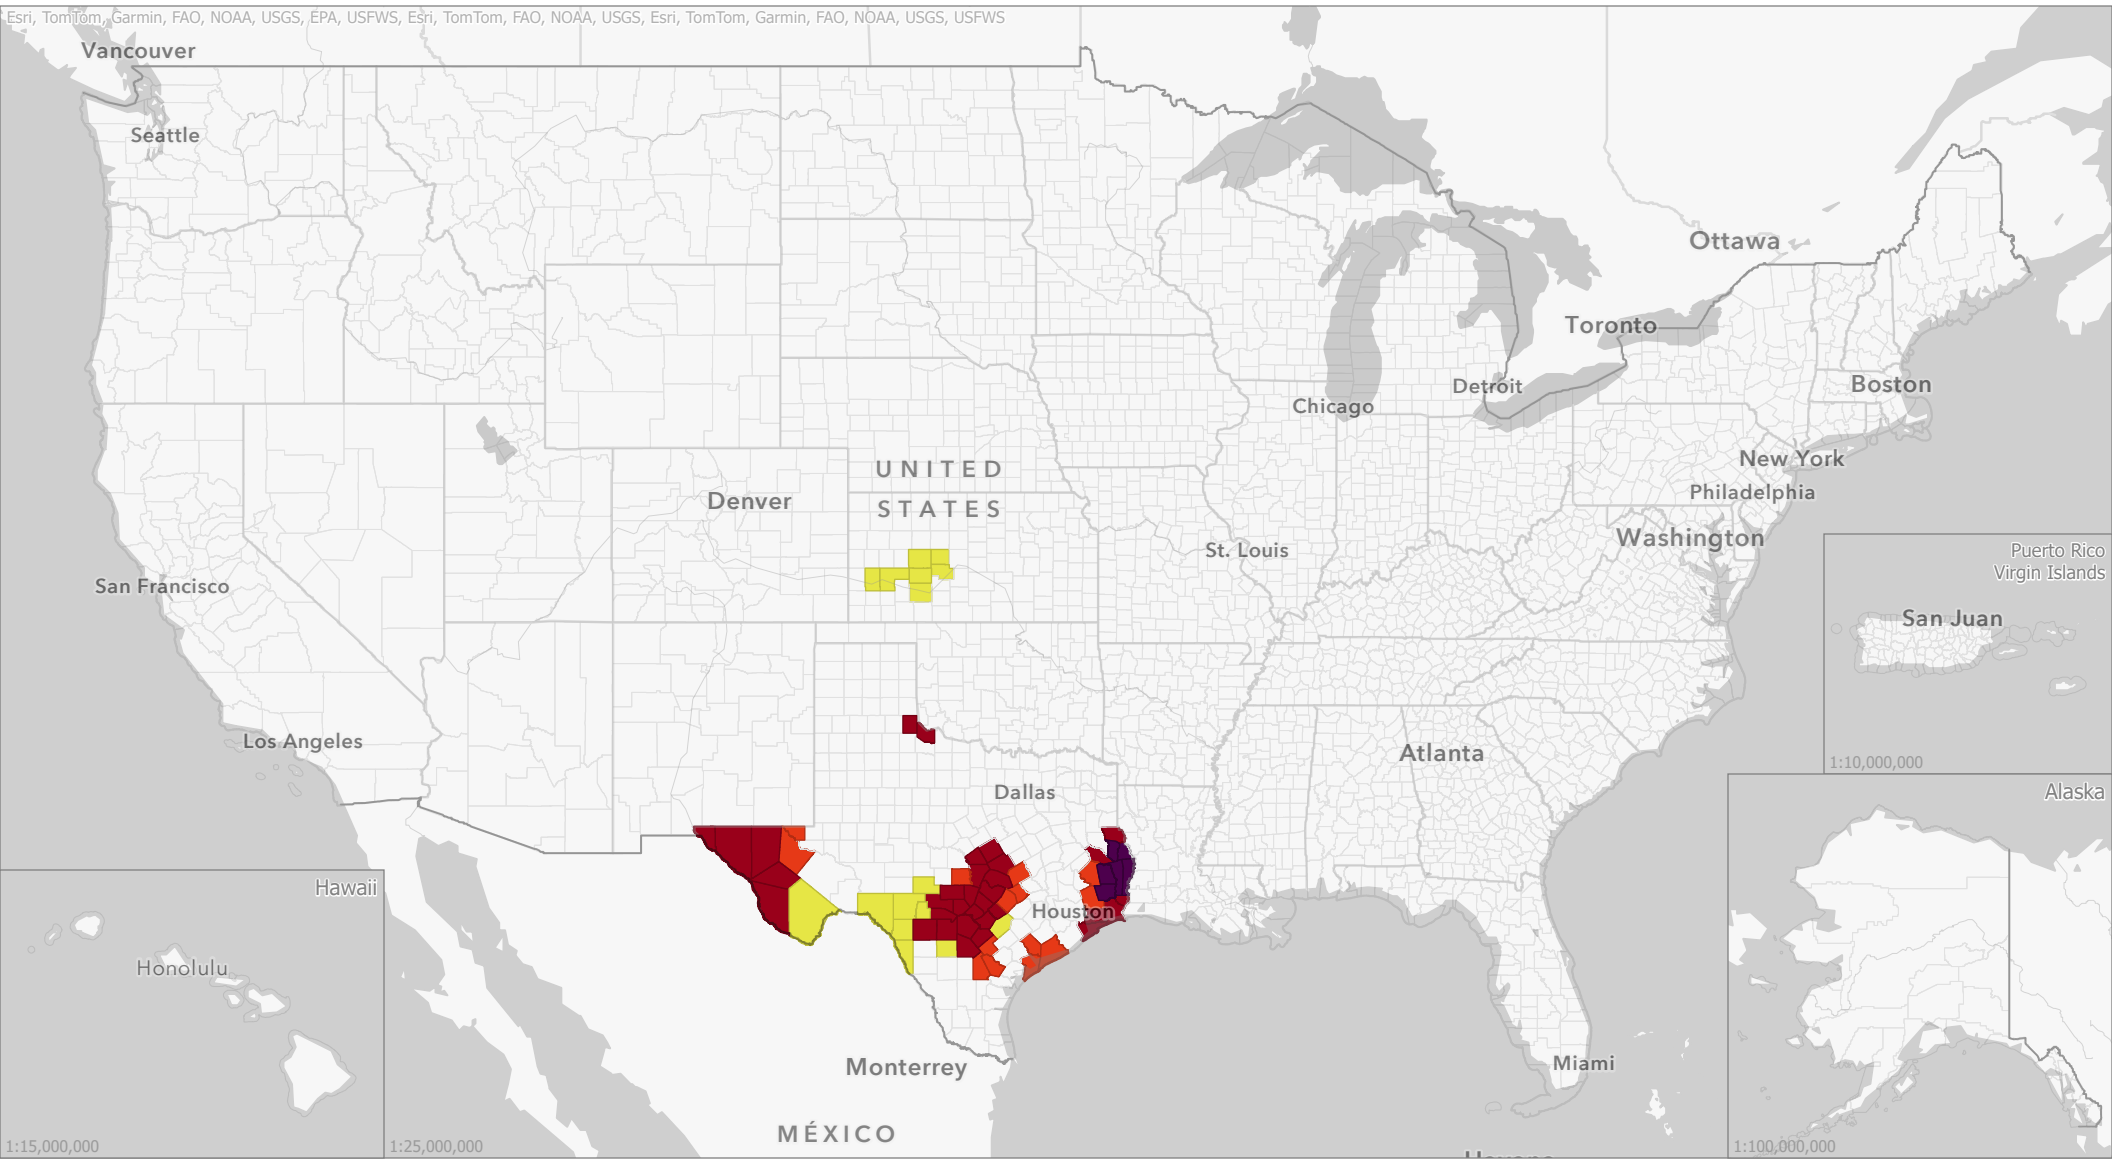

# Livestock Forage Program

## Short Season Spring Small Grains - 2024 Program Year

Esri, TomTom, Garmin, FAO, NOAA, USGS, EPA, USFWS, Esri, TomTom, FAO, NOAA, USGS, Esri, TomTom, Garmin, FAO, NOAA, USGS, USFWS

### Eligible County Payment Months

Data updated  
October 03, 2024