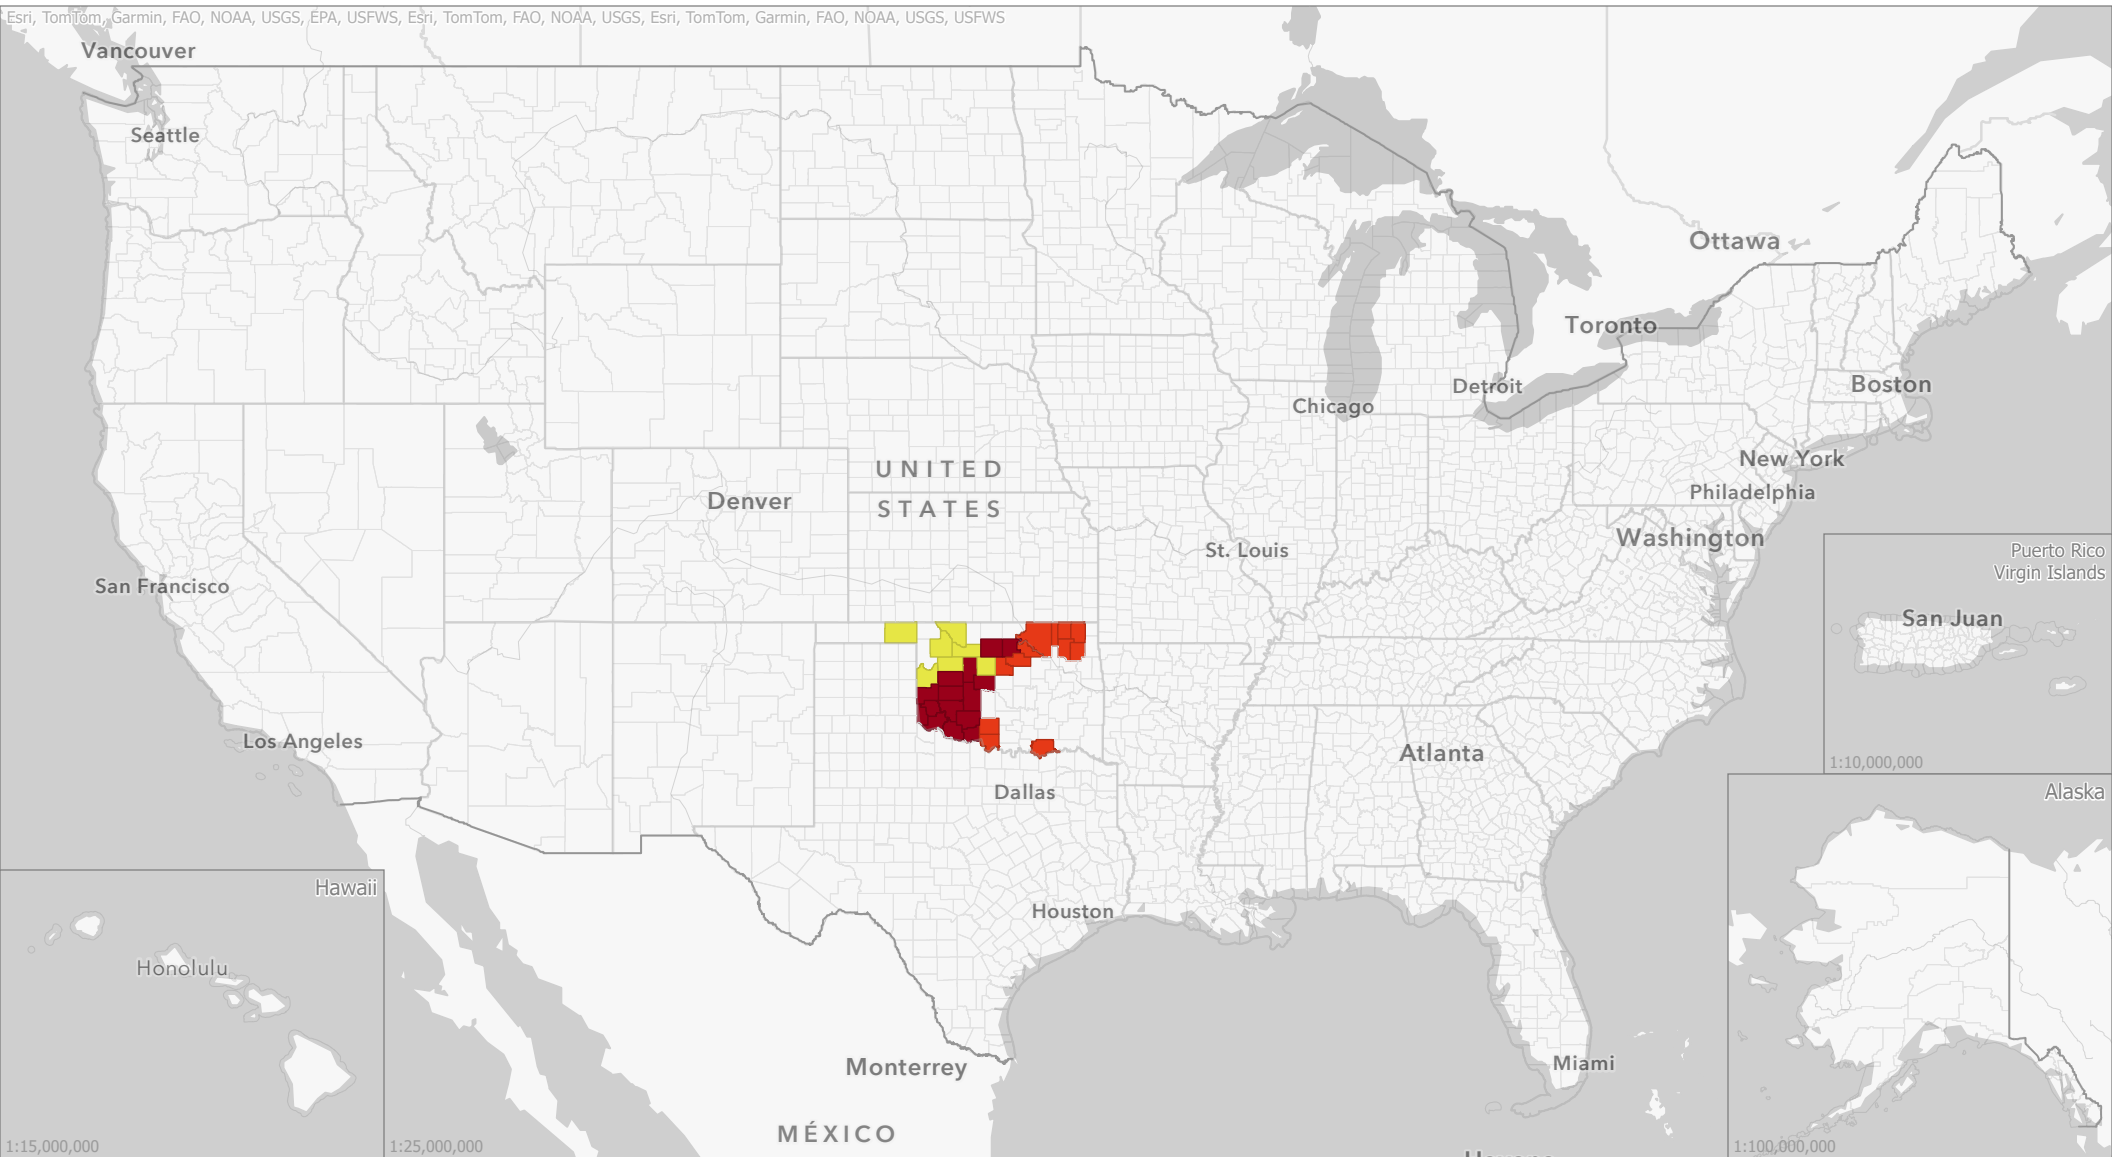

Livestock Forage Program

Warm Season Improved - 2024 Program Year

Esri, TomTom, Garmin, FAO, NOAA, USGS, EPA, USFWS, Esri, TomTom, FAO, NOAA, USGS, Esri, TomTom, Garmin, FAO, NOAA, USGS, USFWS

Eligible County Payment Months

Data updated
October 03, 2024