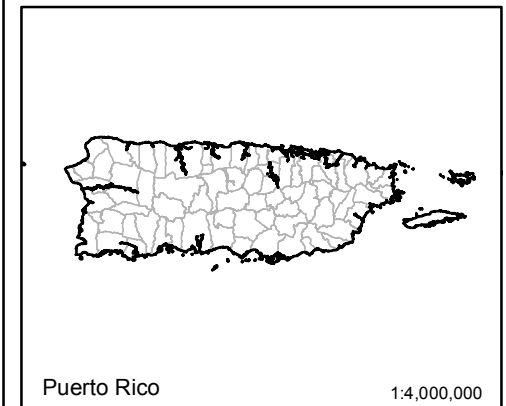

2017 Secretarial Drought Designations - All Drought

Secretarial Drought Designations for 2017

Disaster Incidents as of May 23, 2018

-  State Boundary
-  County Boundary
-  Tribal Lands
-  Primary Counties: 693
-  Contiguous Counties: 342