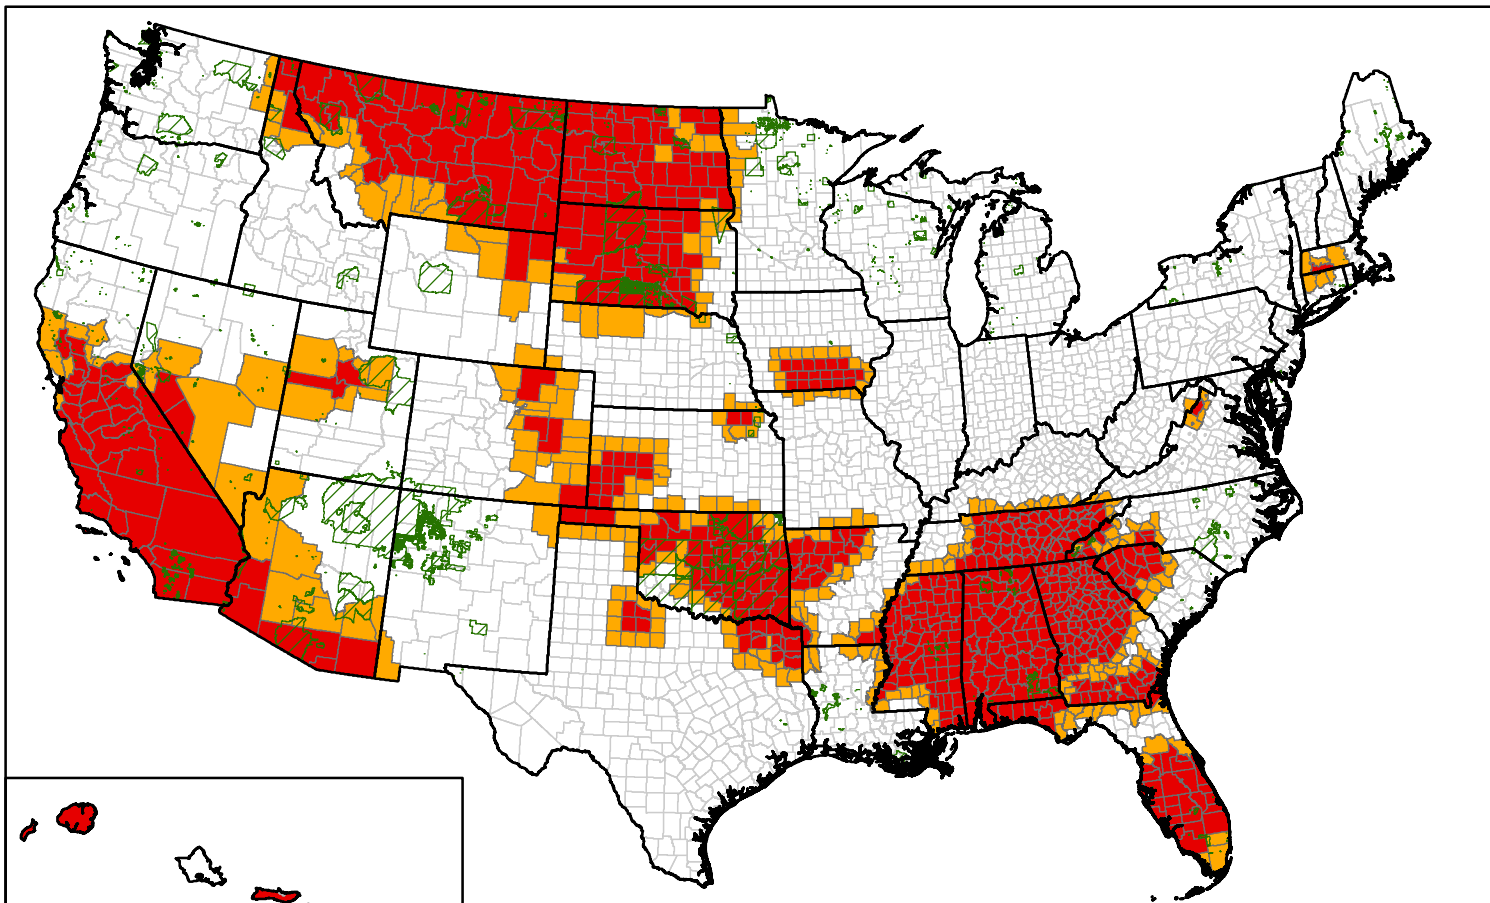

2017 Secretarial Drought Designations - All Drought

Secretarial Drought Designations for 2017

Disaster Incidents as of May 23, 2018

-  State Boundary
-  County Boundary
-  Tribal Lands
-  Primary Counties: 693
-  Contiguous Counties: 342