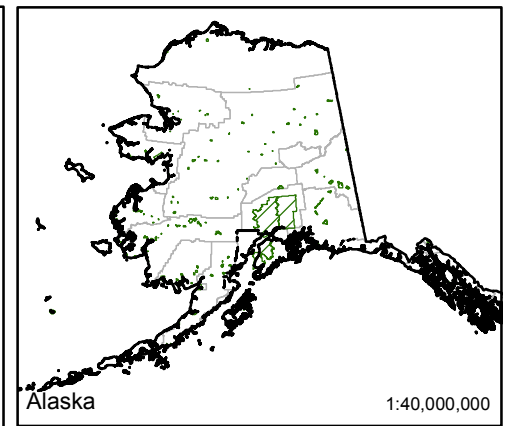

2017 Secretarial Drought Designations - All Drought

Secretarial Drought Designations for 2017

Disaster Incidents as of May 23, 2018

-  State Boundary
-  County Boundary
-  Tribal Lands
-  Primary Counties: 693
-  Contiguous Counties: 342