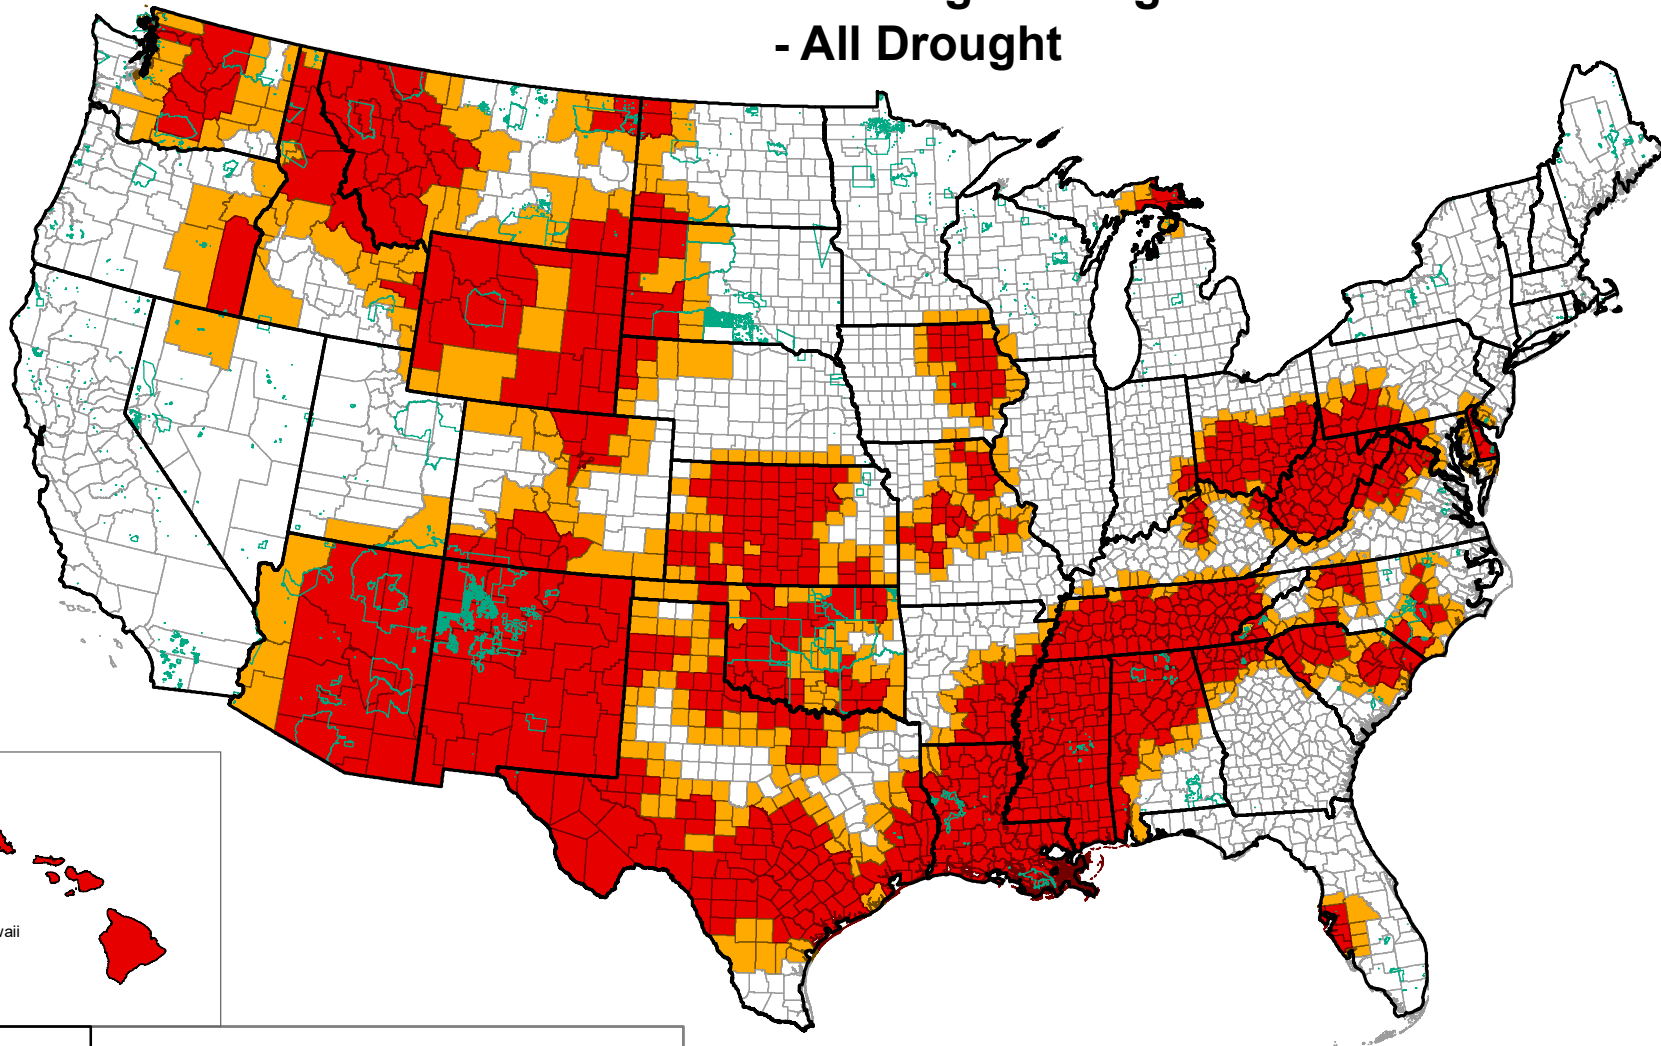

2024 Secretarial Drought Designations - All Drought

Secretarial Drought Designations for 2024

Disaster Incidences as of October 09, 2024

- State Boundary
- County Boundary
- Tribal Lands
- Primary Counties: 906
- Contiguous Counties: 559