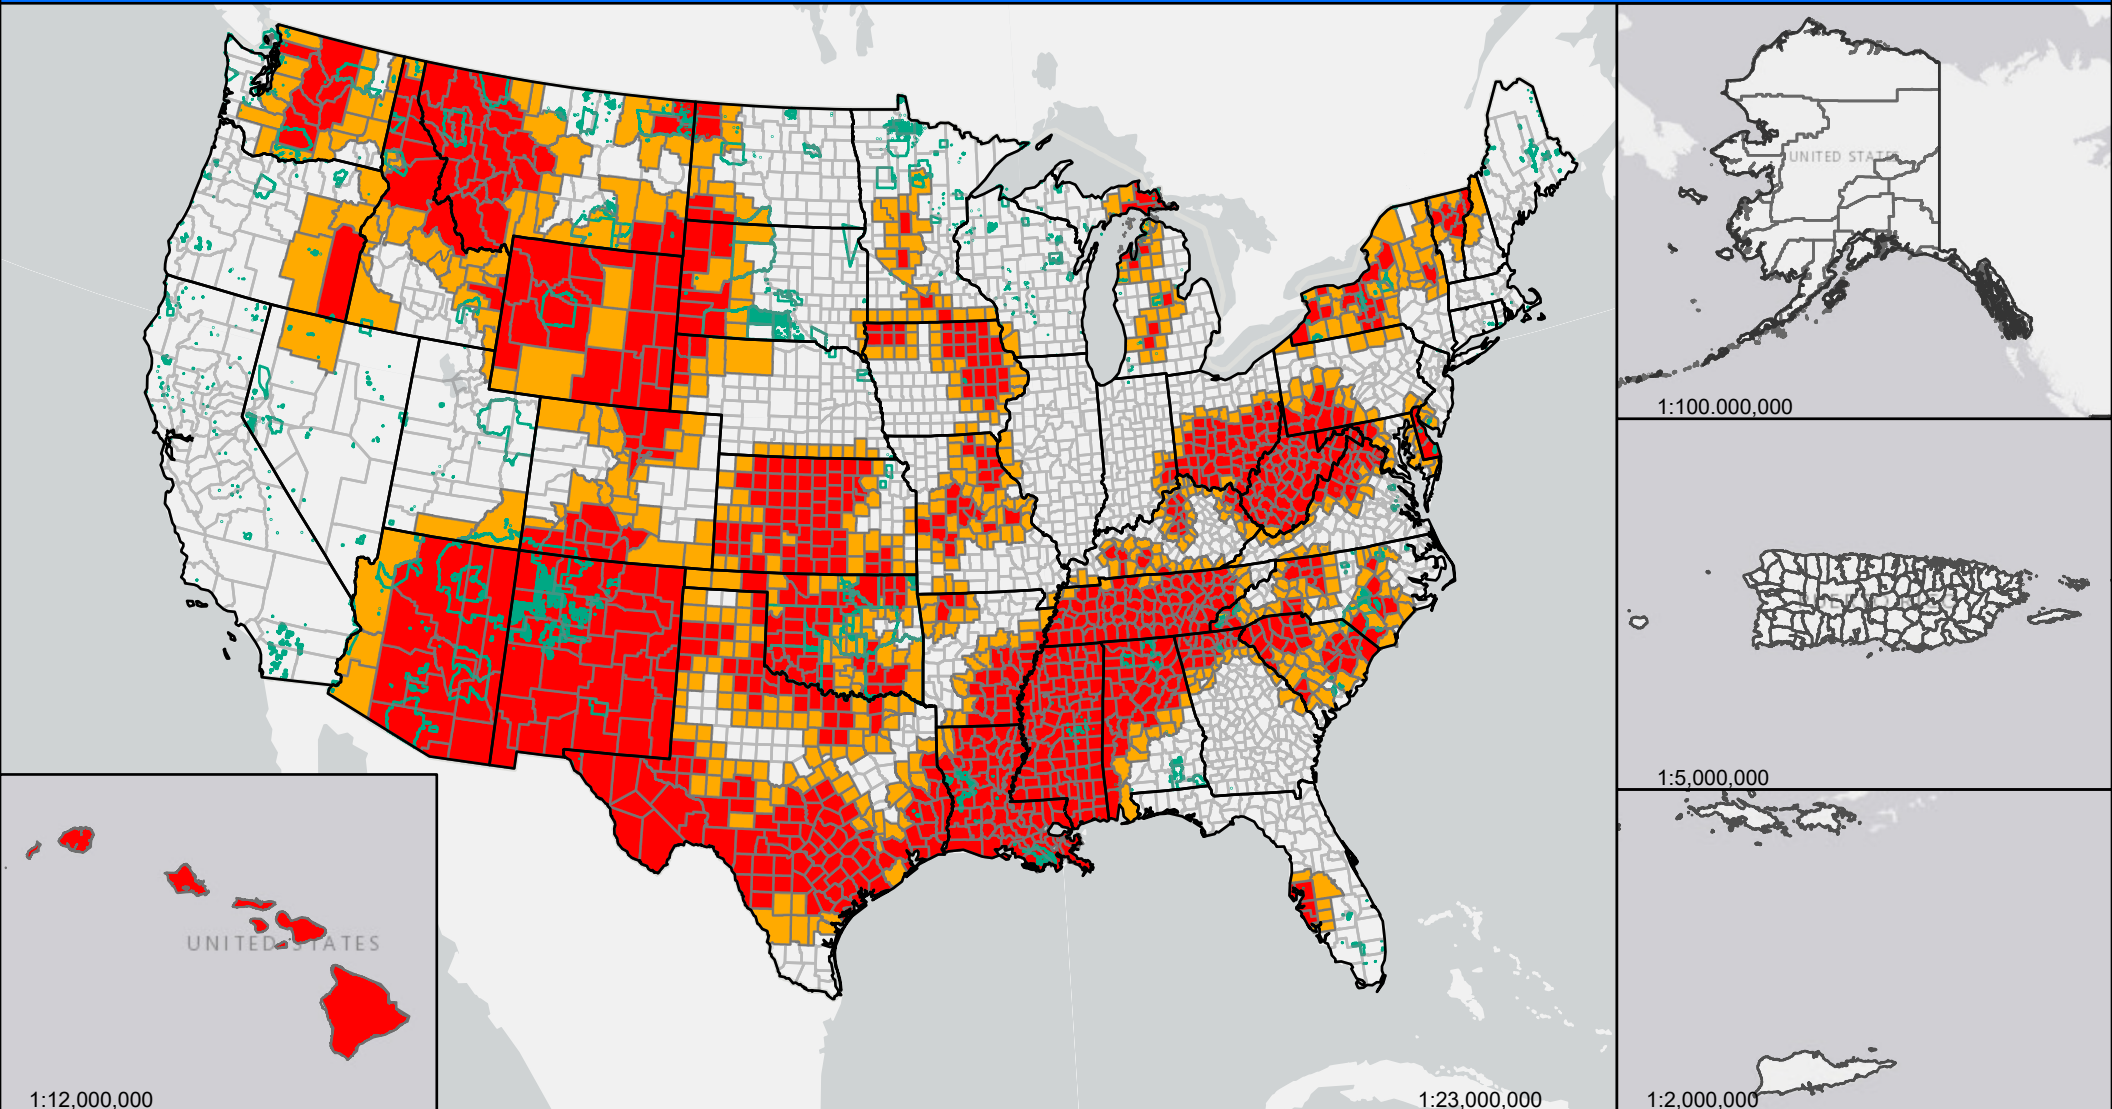

Secretarial Disaster Designations - CY 2024

Primary and Contiguous Counties Designated for Crop Disaster Losses

All Secretarial Designations as of October 9, 2024

Total All Crop Approval Designations

- State Boundary
- County Boundary
- Tribal Lands
- Primary Counties: 957
- Contiguous Counties: 677