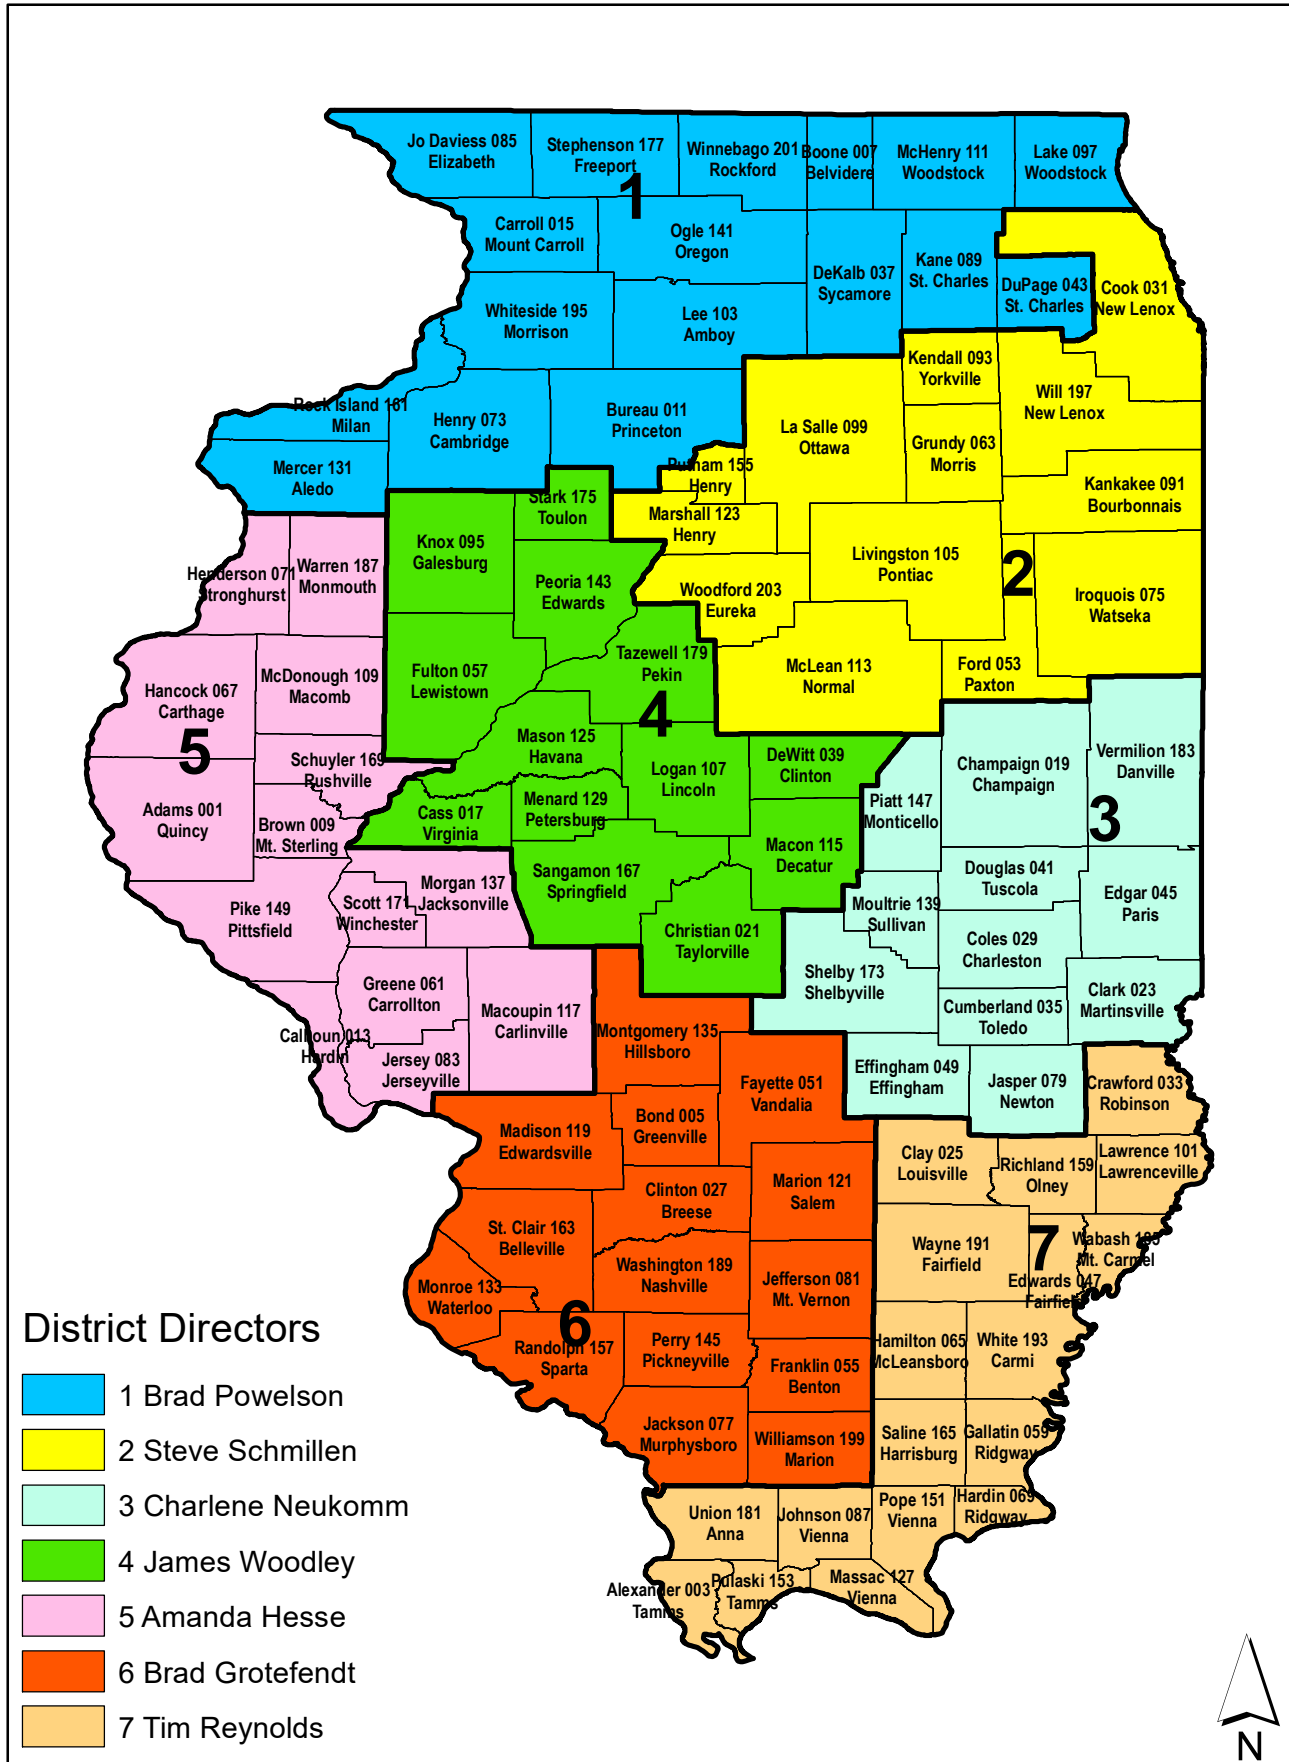

Farm Service Agency Illinois Districts

"UTM ZONE 16N NAD 83"

"Tabular Data Source: USDA Farm Service Agency"

"Geographic Source: USDA Farm Service Agency"

"Map is intended for Farm Service Agency (FSA) business purpose only. Map depicted serves only as a general reference map."

Date: 8/28/2023