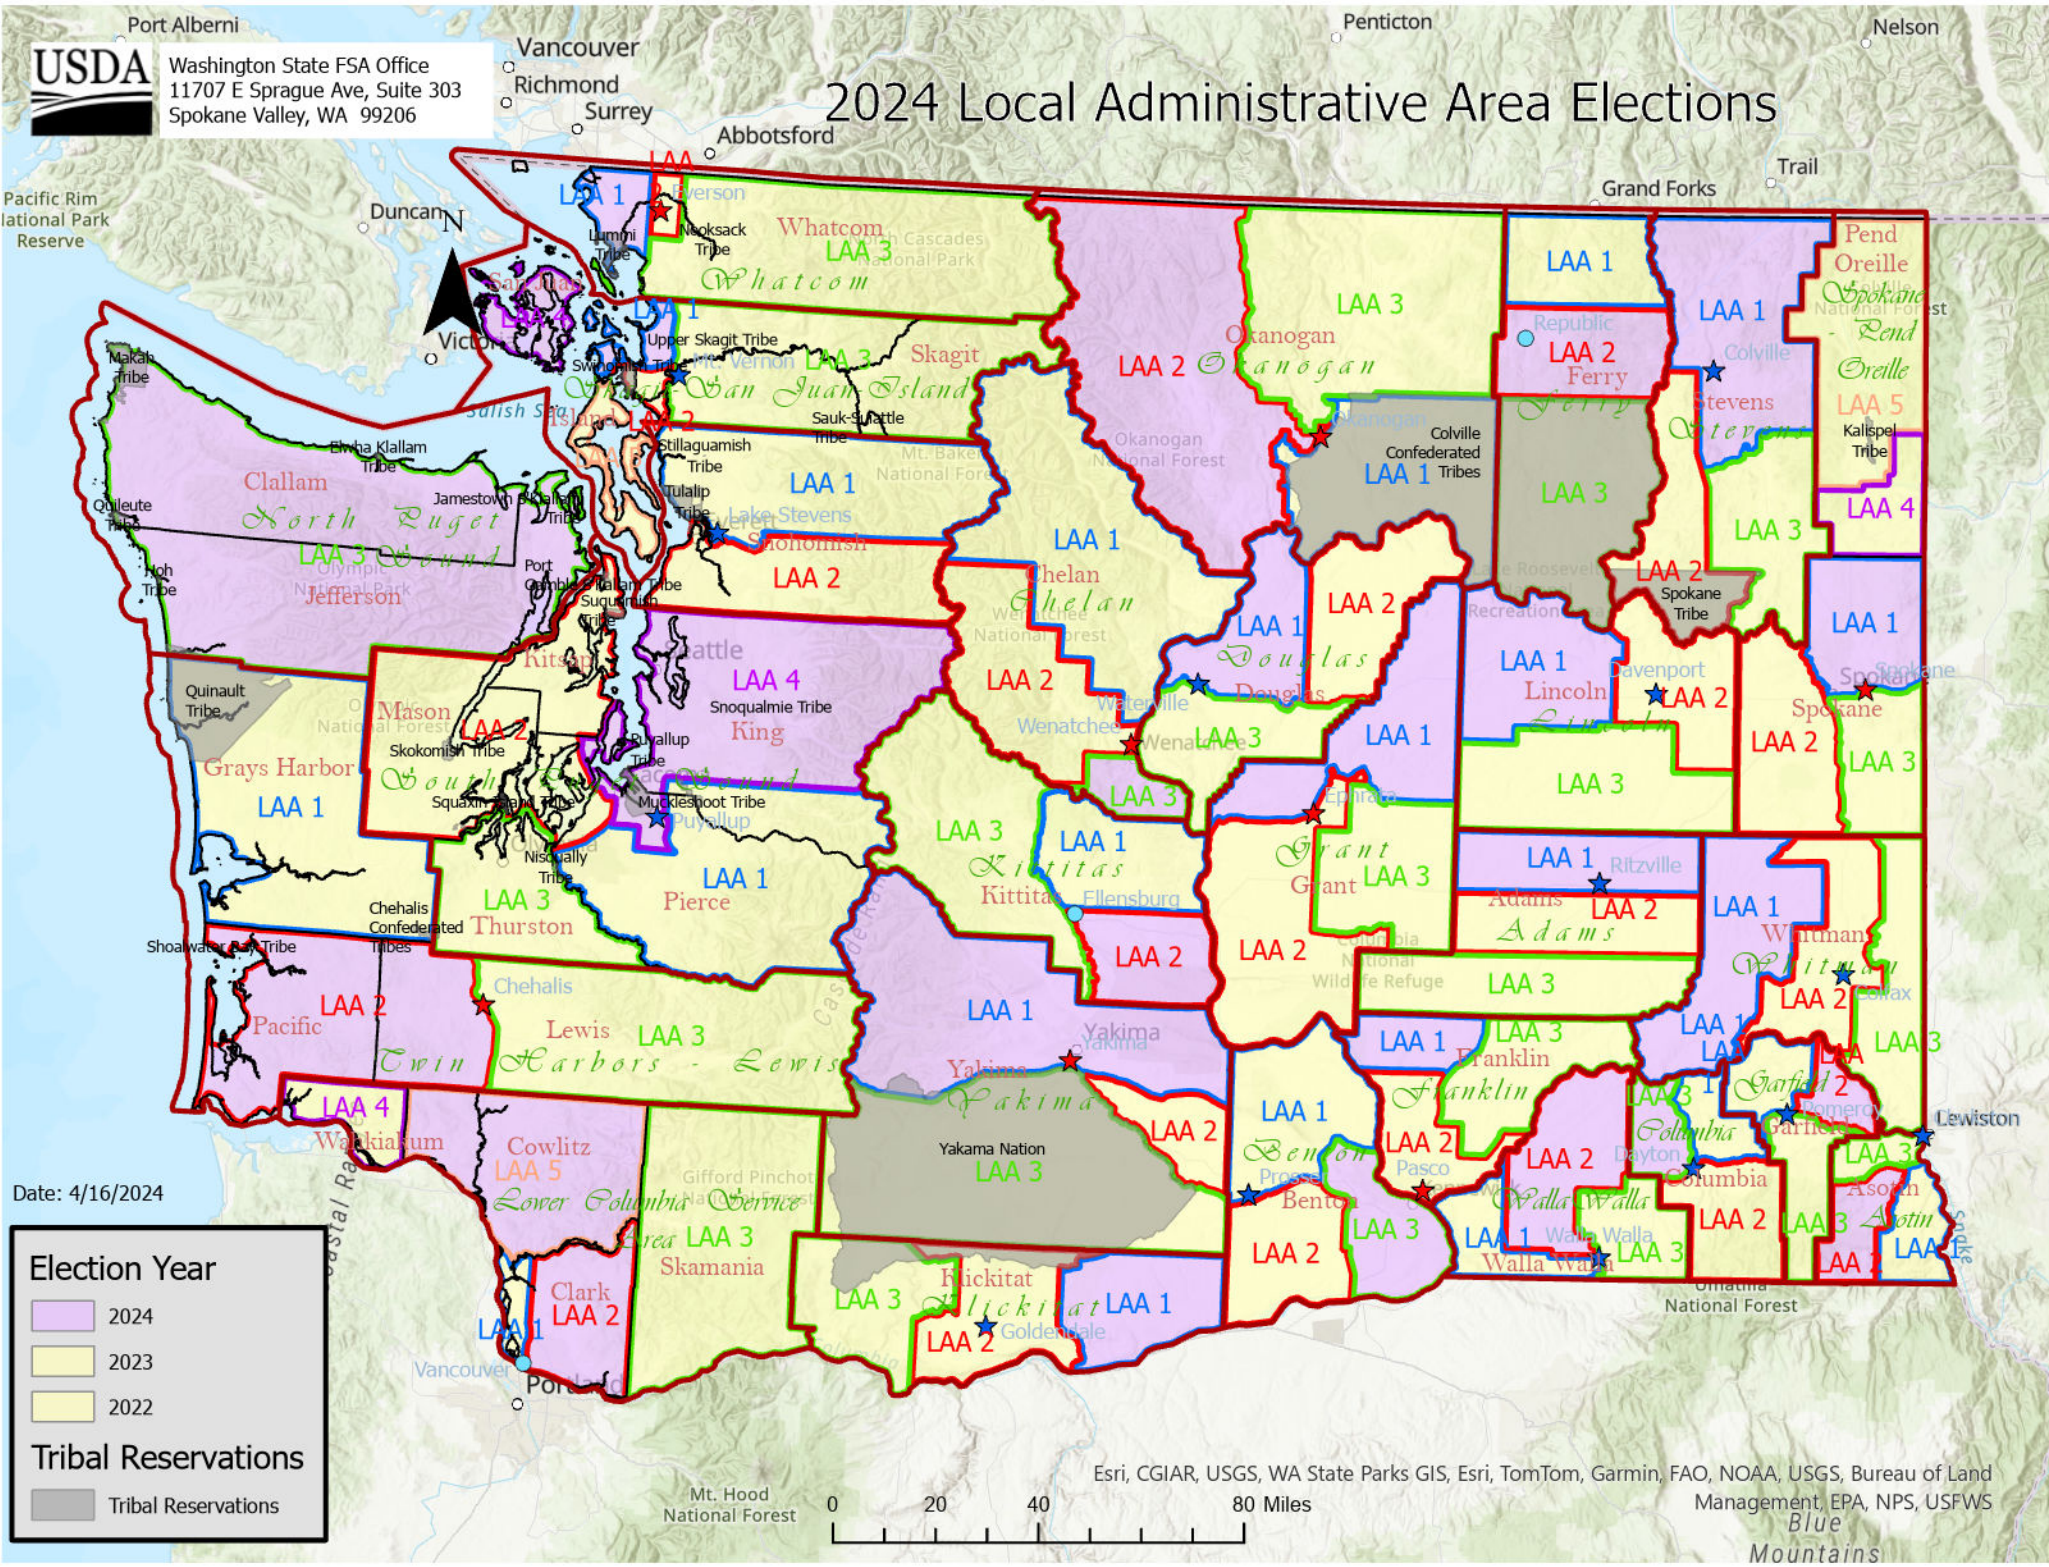

Washington State FSA Office
 11707 E Sprague Ave, Suite 303
 Spokane Valley, WA 99206

2024 Local Administrative Area Elections

Date: 4/16/2024

Election Year

- 2024
- 2023
- 2022

Tribal Reservations

- Tribal Reservations

Esri, CGIAR, USGS, WA State Parks GIS, Esri, TomTom, Garmin, FAO, NOAA, USGS, Bureau of Land Management, EPA, NPS, USFWS