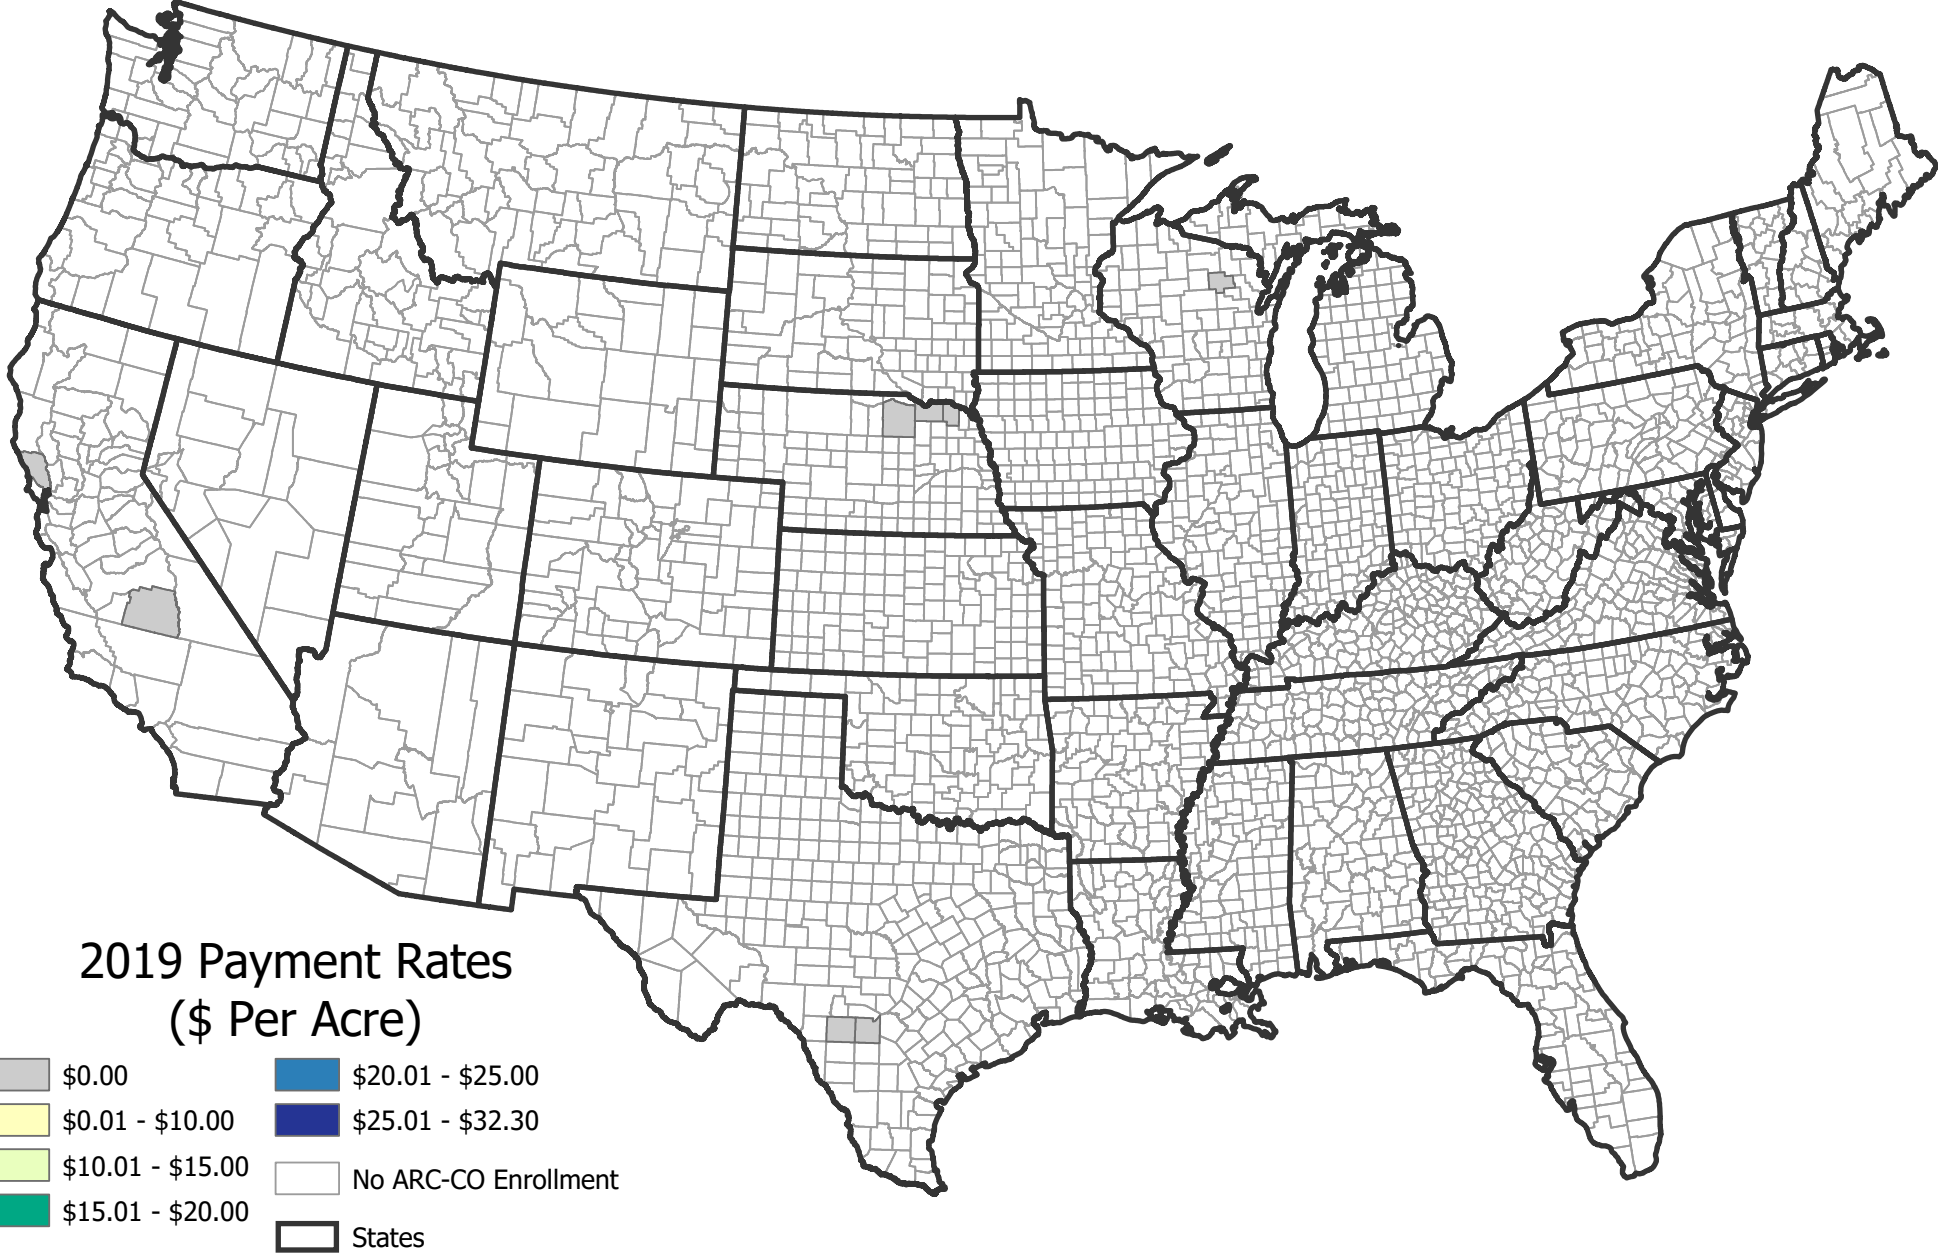

# 2019 ARC-CO Payment Rates for Oats

Counties with an Irrigated Rate Designation

Map is intended for Farm Service Agency (FSA) purposes only. Map depicted only serves as a general reference map.