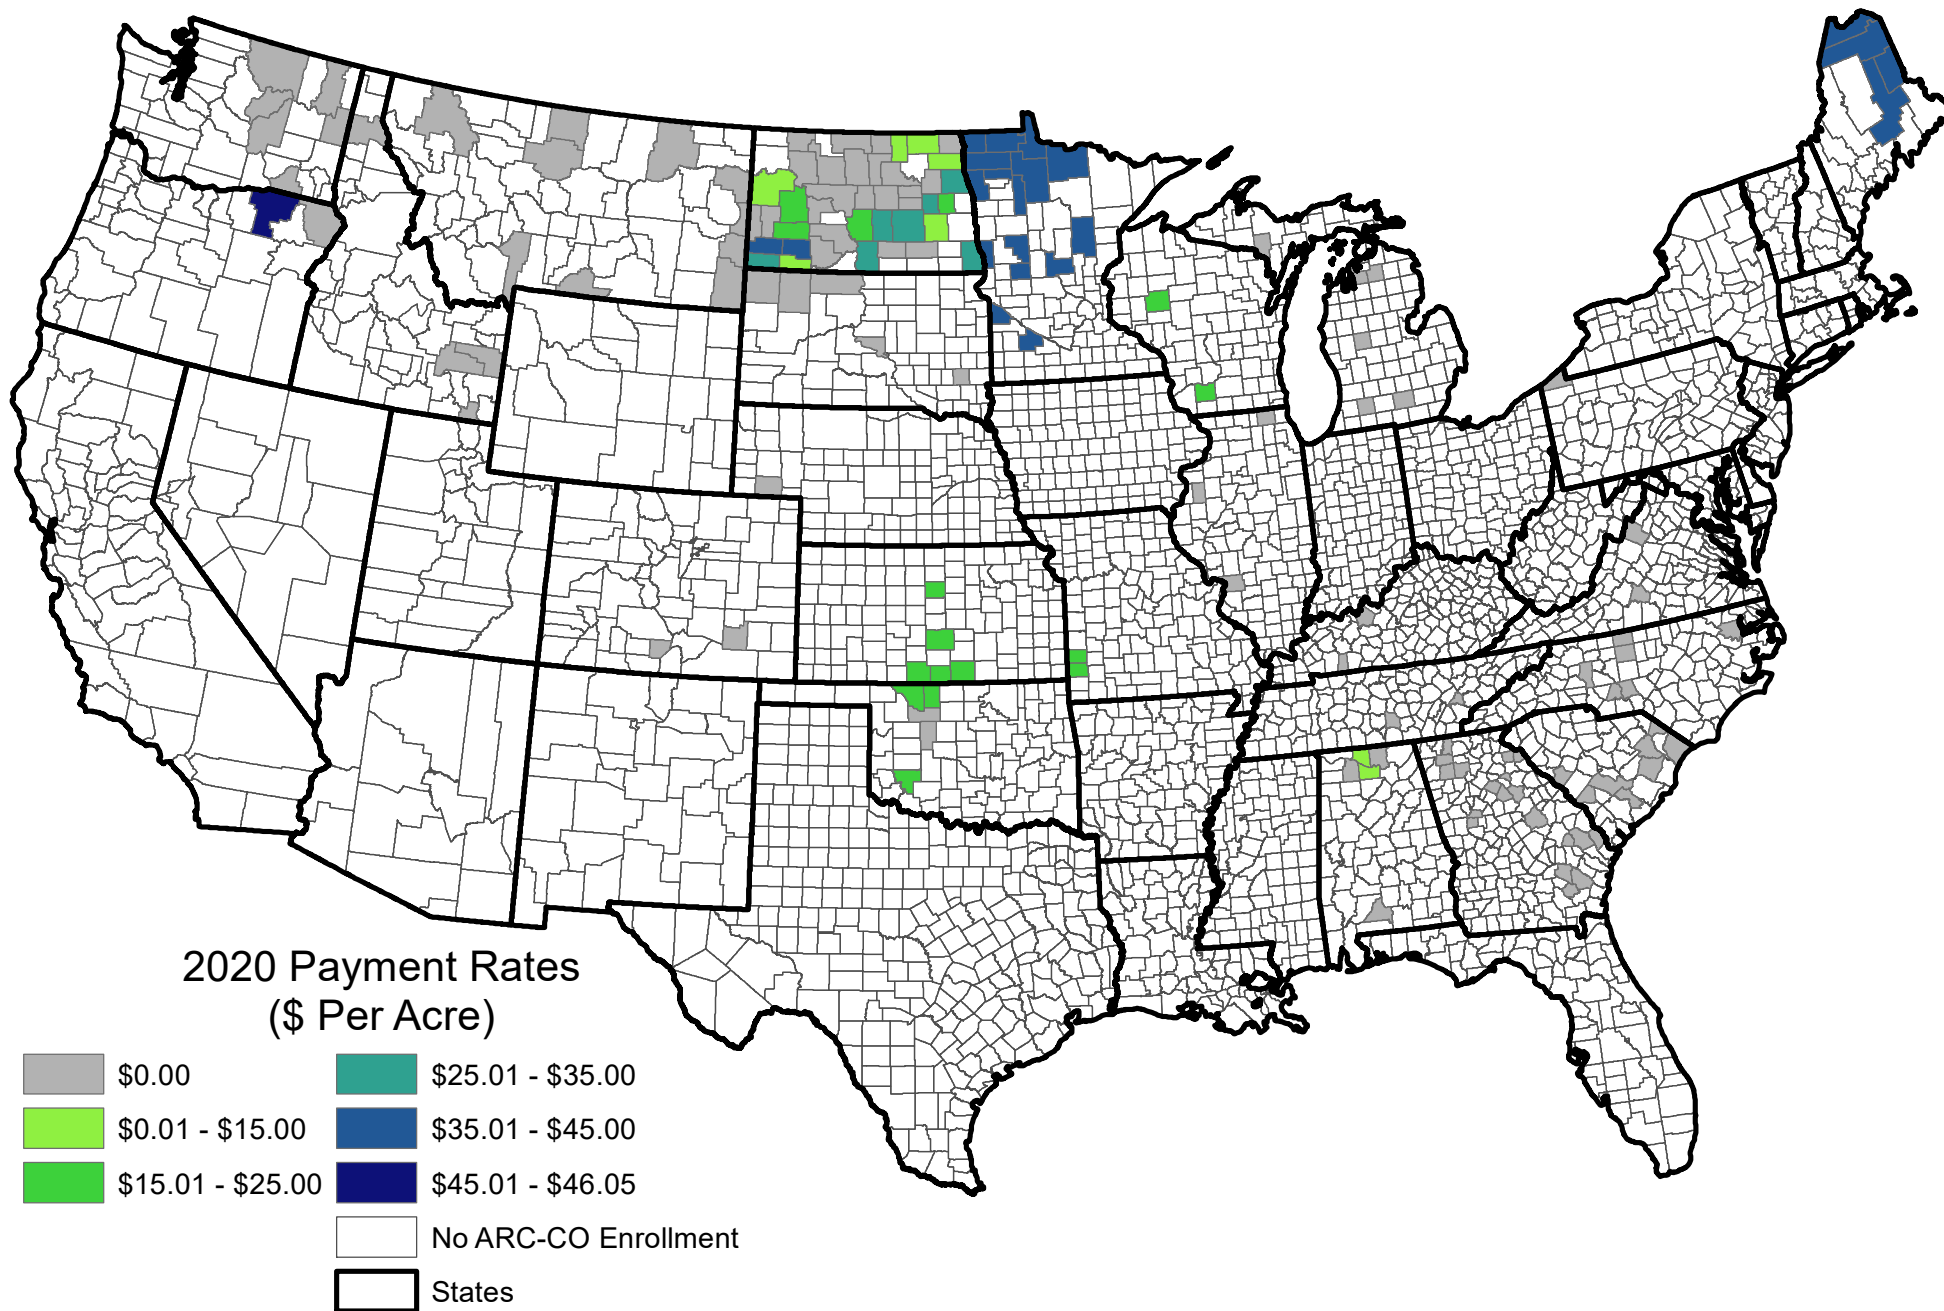

2020 ARC-CO Payment Rates for Canola

Counties with an All Rate Designation

Map is intended for Farm Service Agency (FSA) purposes only. Map depicted only serves as a general reference map.

Date: 3/4/2022