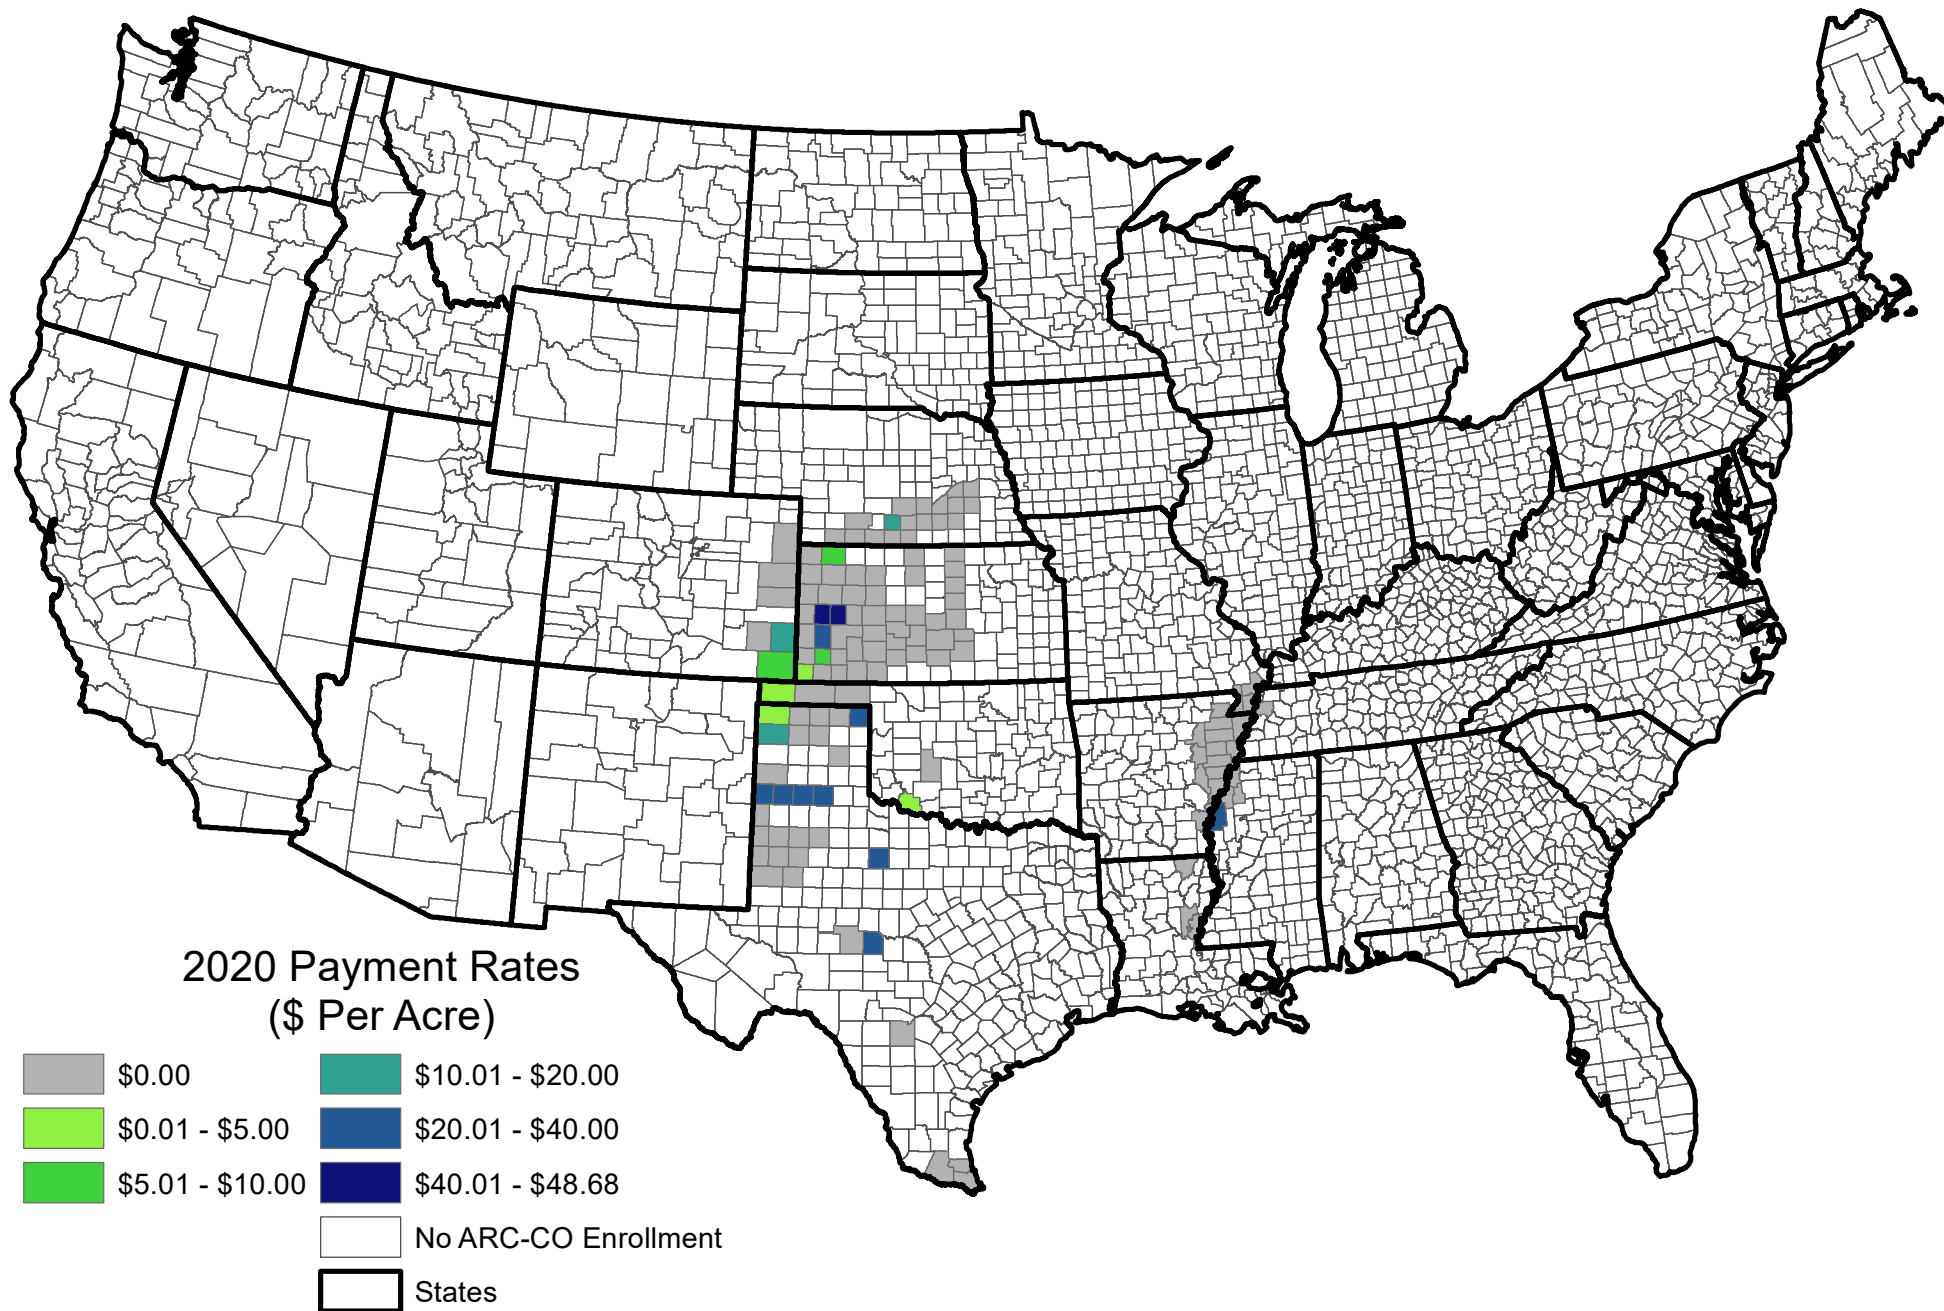

2020 ARC-CO Payment Rates for Grain Sorghum

Counties with an Irrigated Rate Designation

Map is intended for Farm Service Agency (FSA) purposes only. Map depicted only serves as a general reference map.

Date: 3/4/2022