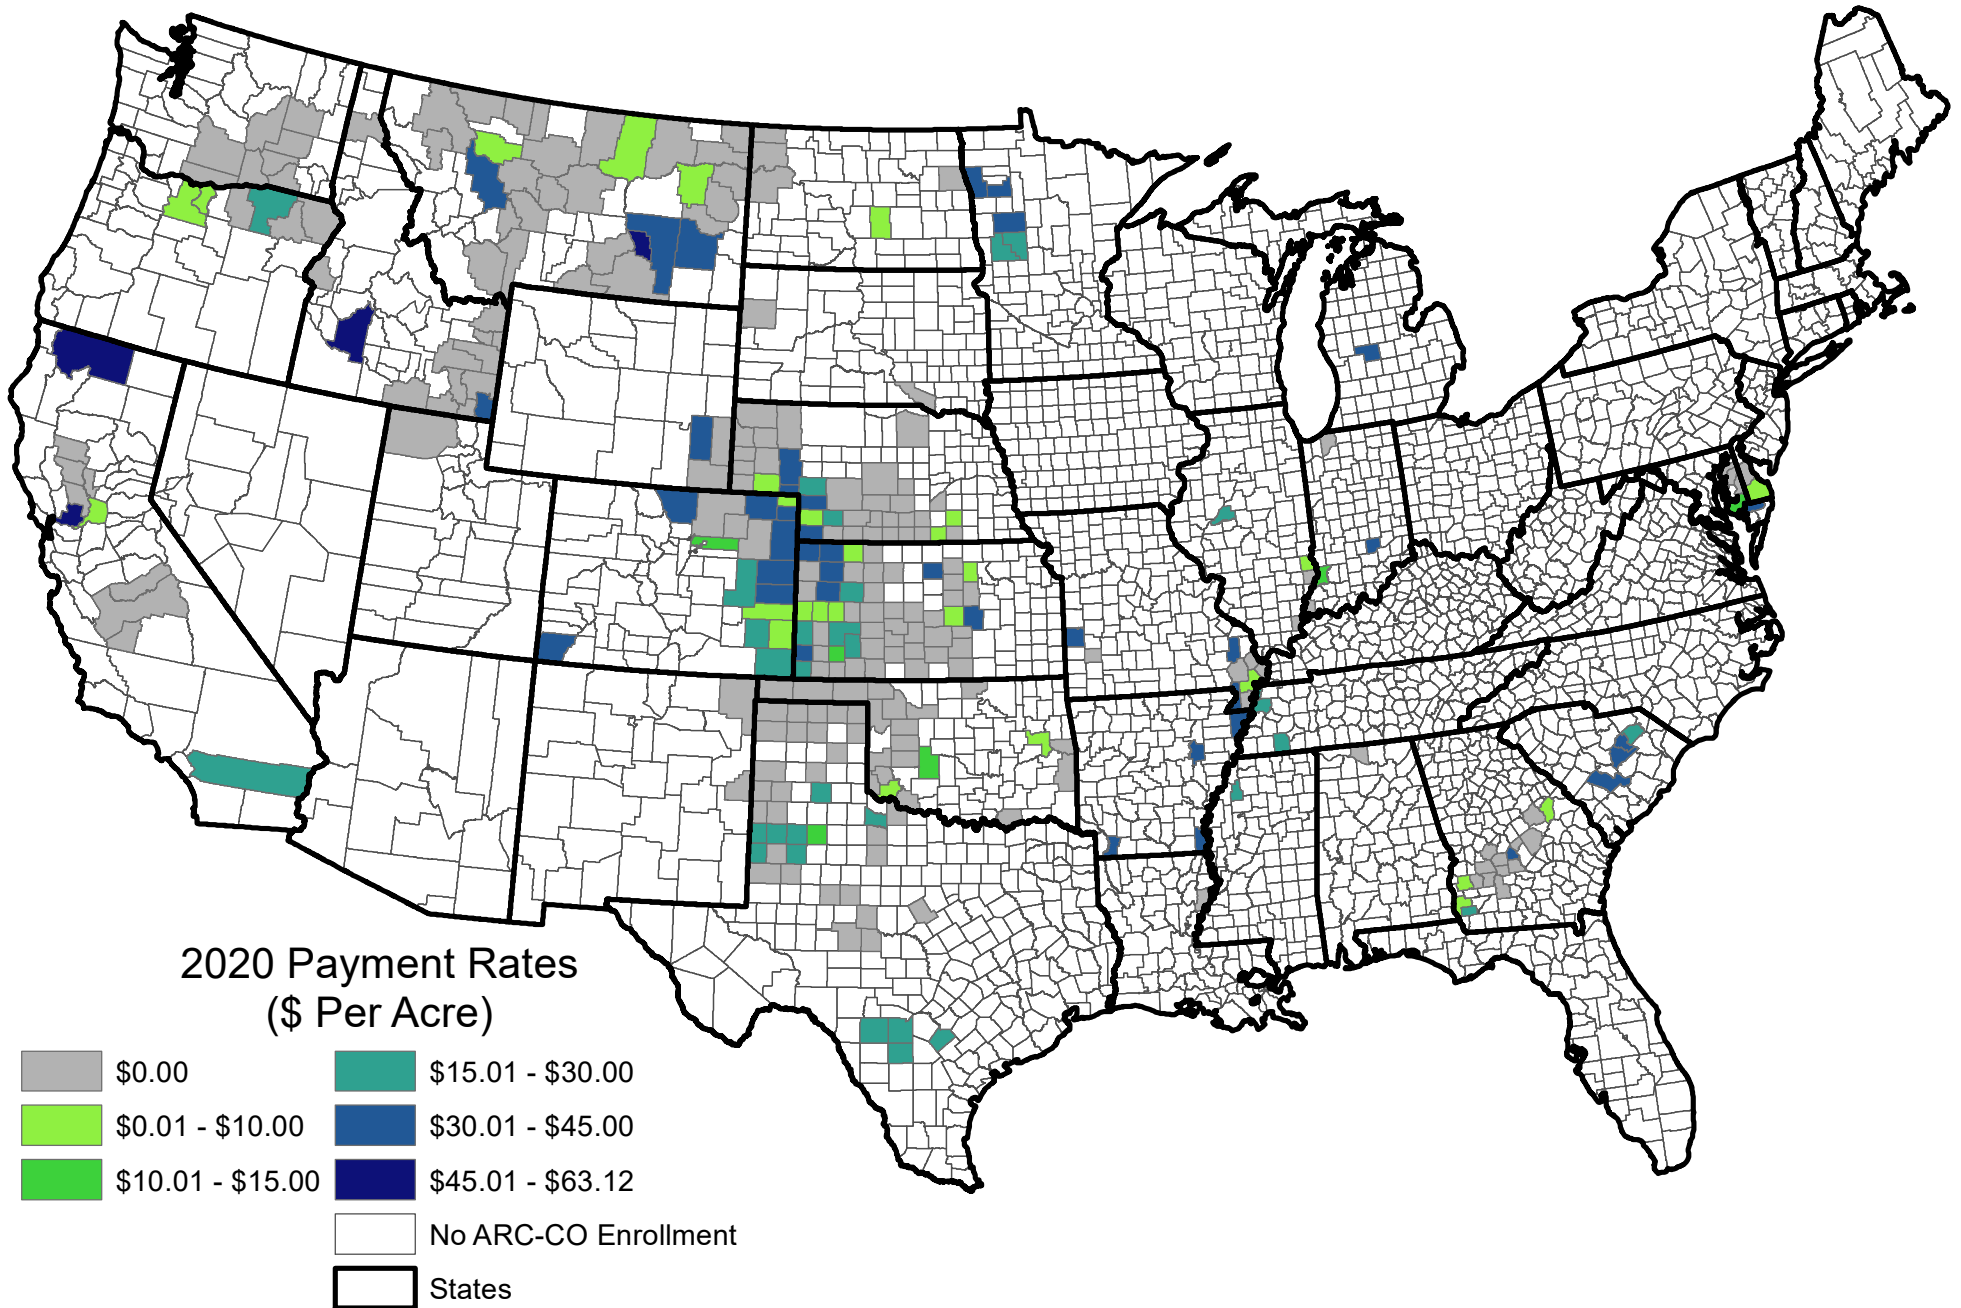

# 2020 ARC-CO Payment Rates for Wheat

Counties with an Irrigated Rate Designation

Map is intended for Farm Service Agency (FSA) purposes only. Map depicted only serves as a general reference map.

Date: 3/7/2022