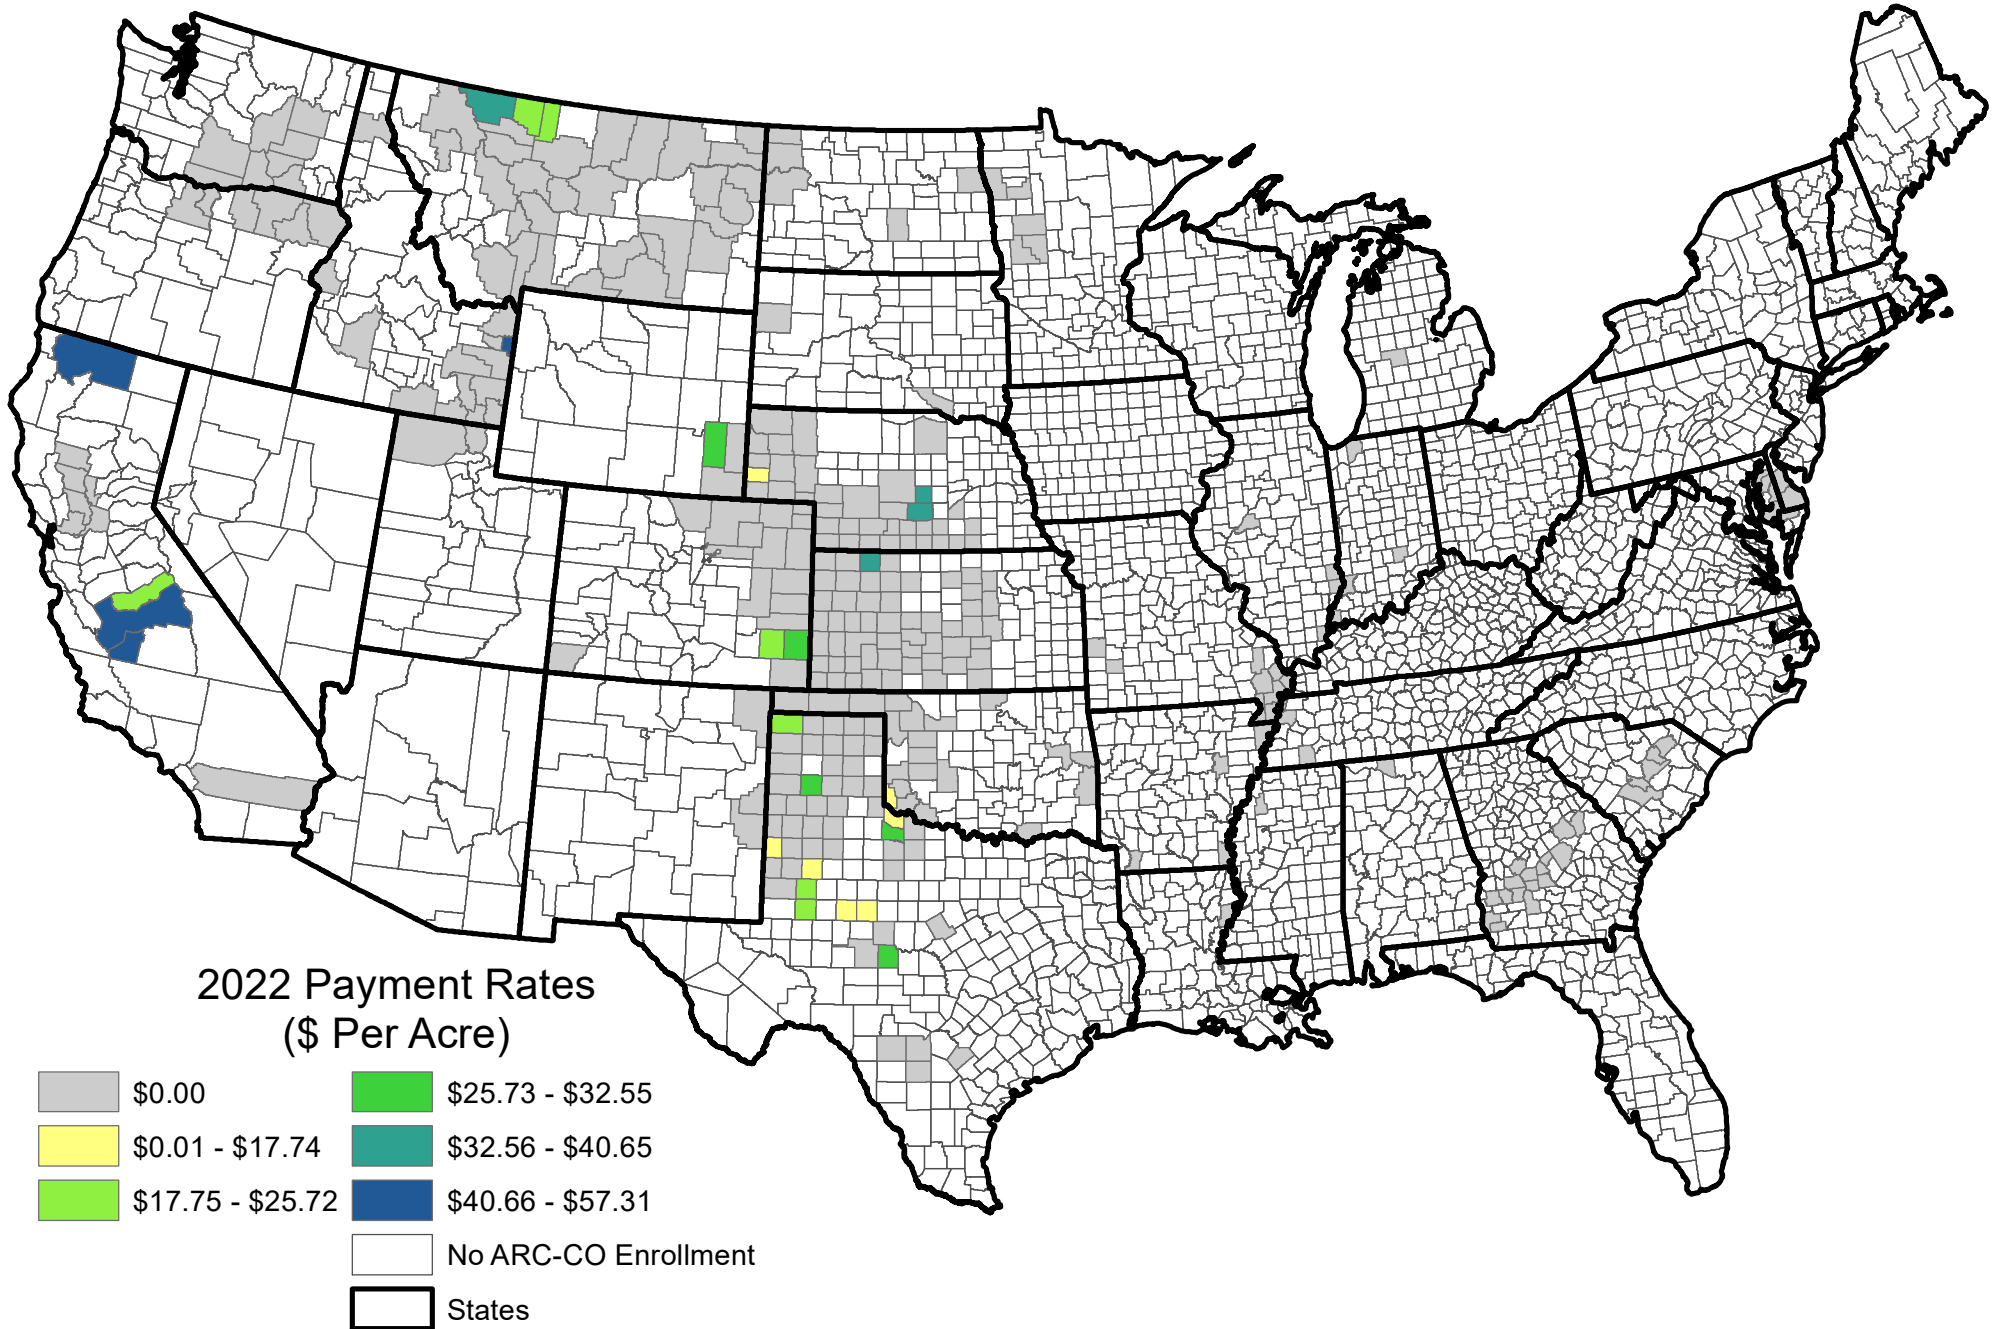

2022 ARC-CO Payment Rates for Wheat

Counties with an Irrigated Rate Designation

Map is intended for Farm Service Agency (FSA) purposes only. Map depicted only serves as a general reference map.

Date: 10/16/2023